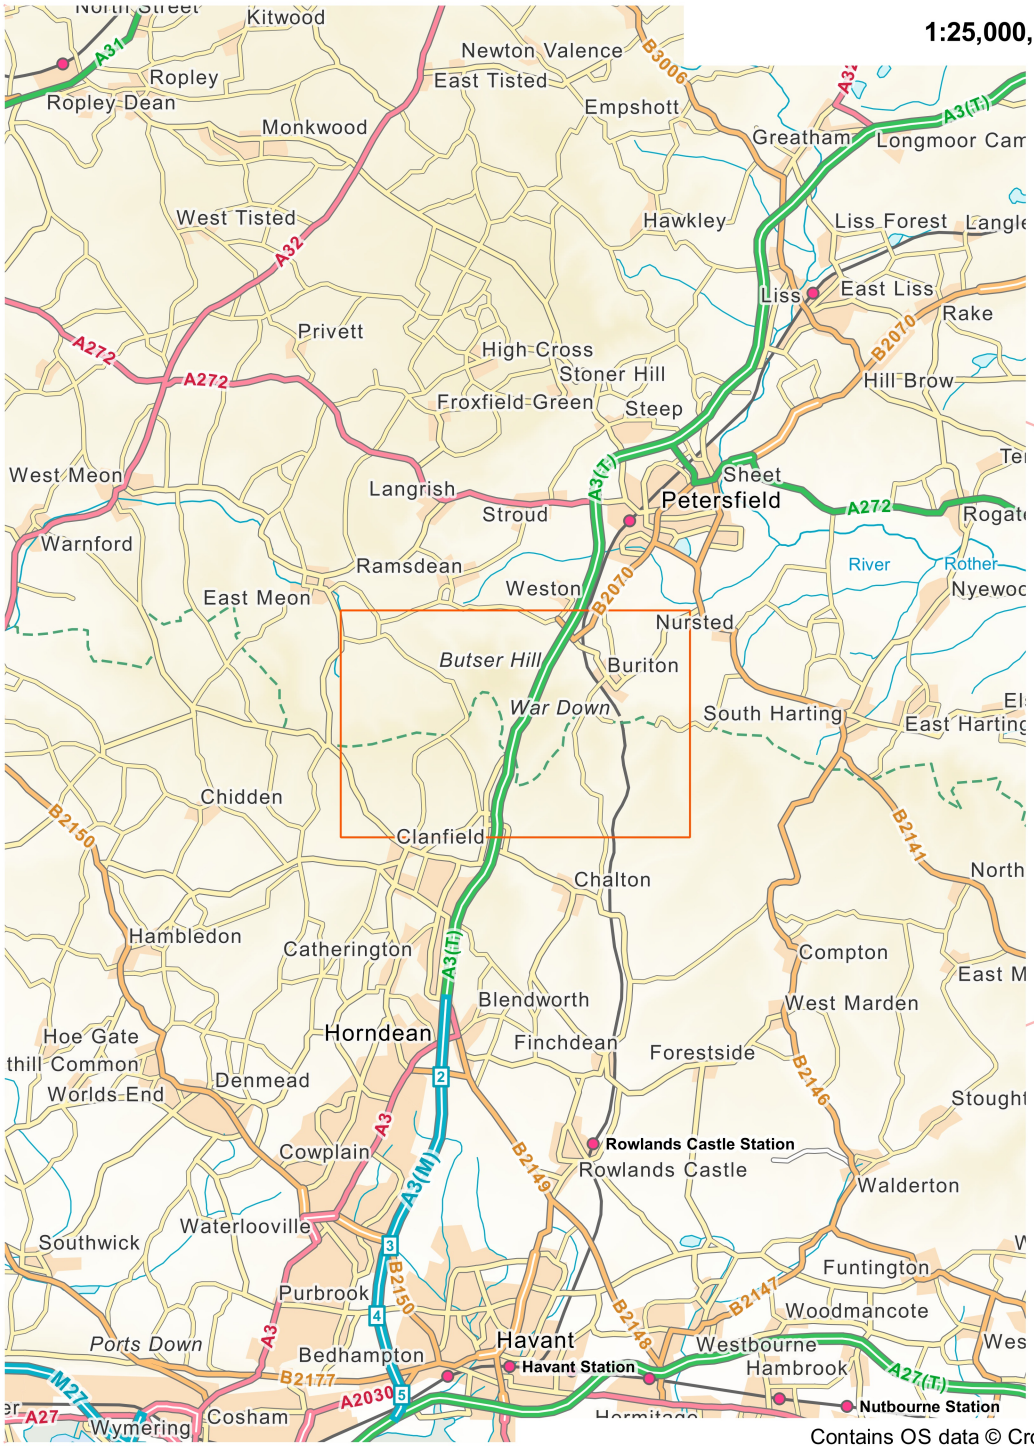

QCEP
1:25,000, A4 area coverage

Contains OS data © Crown copyright and database right (2020).
Overview mapping only, styling and content not representative of the actual product.