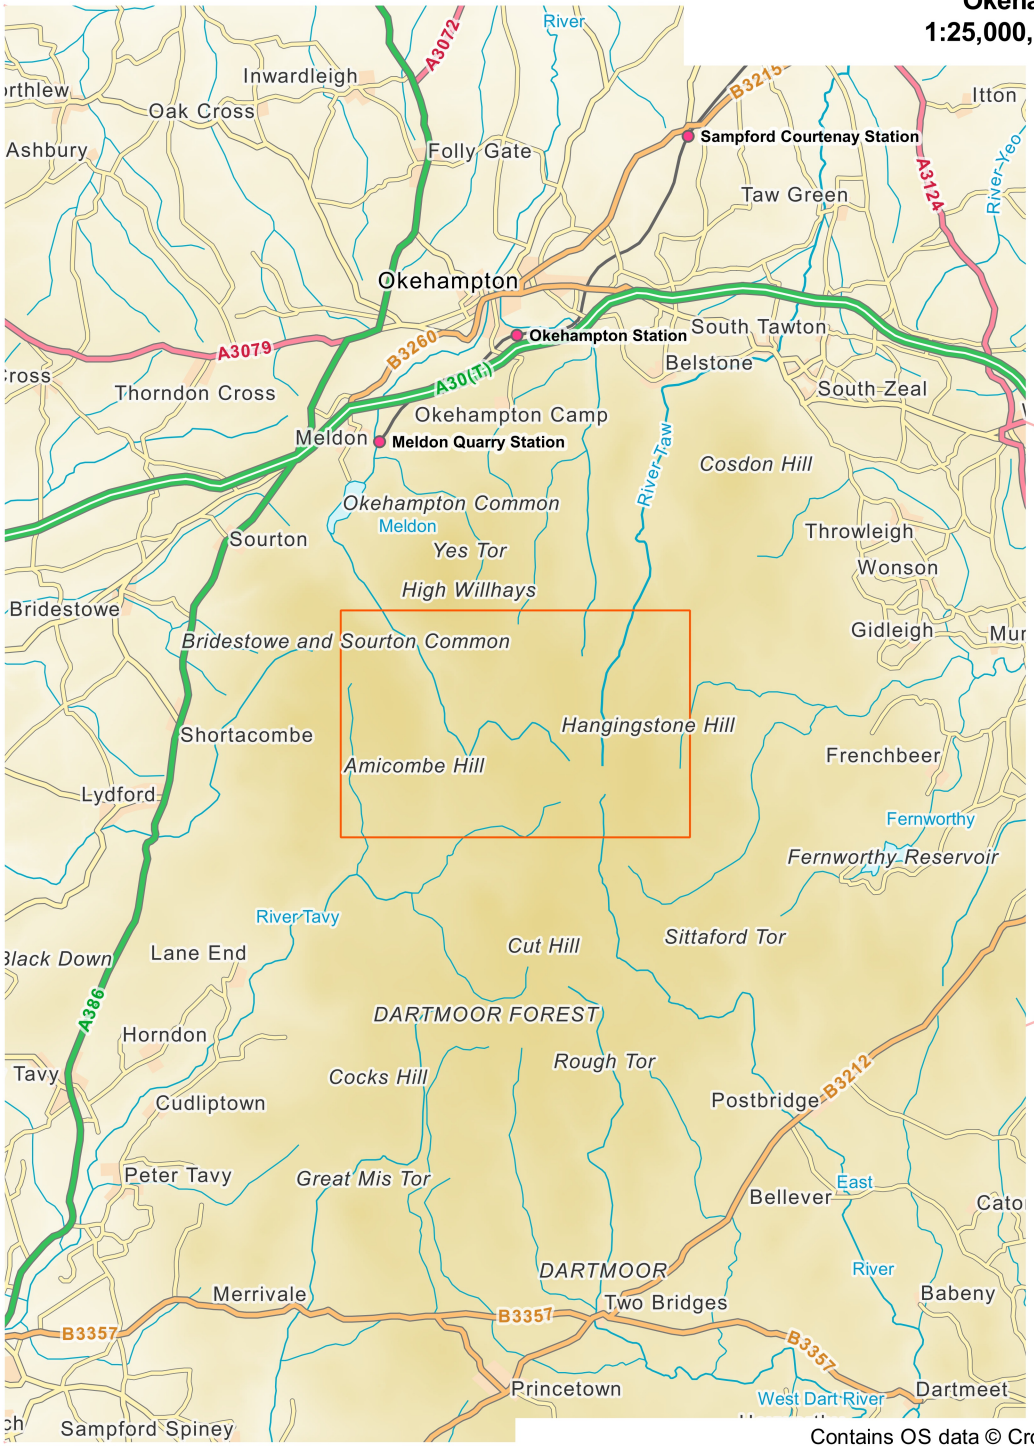

Okehampton Central
1:25,000, A4 area coverage

Contains OS data © Crown copyright and database right (2020).
Overview mapping only, styling and content not representative of the actual product.