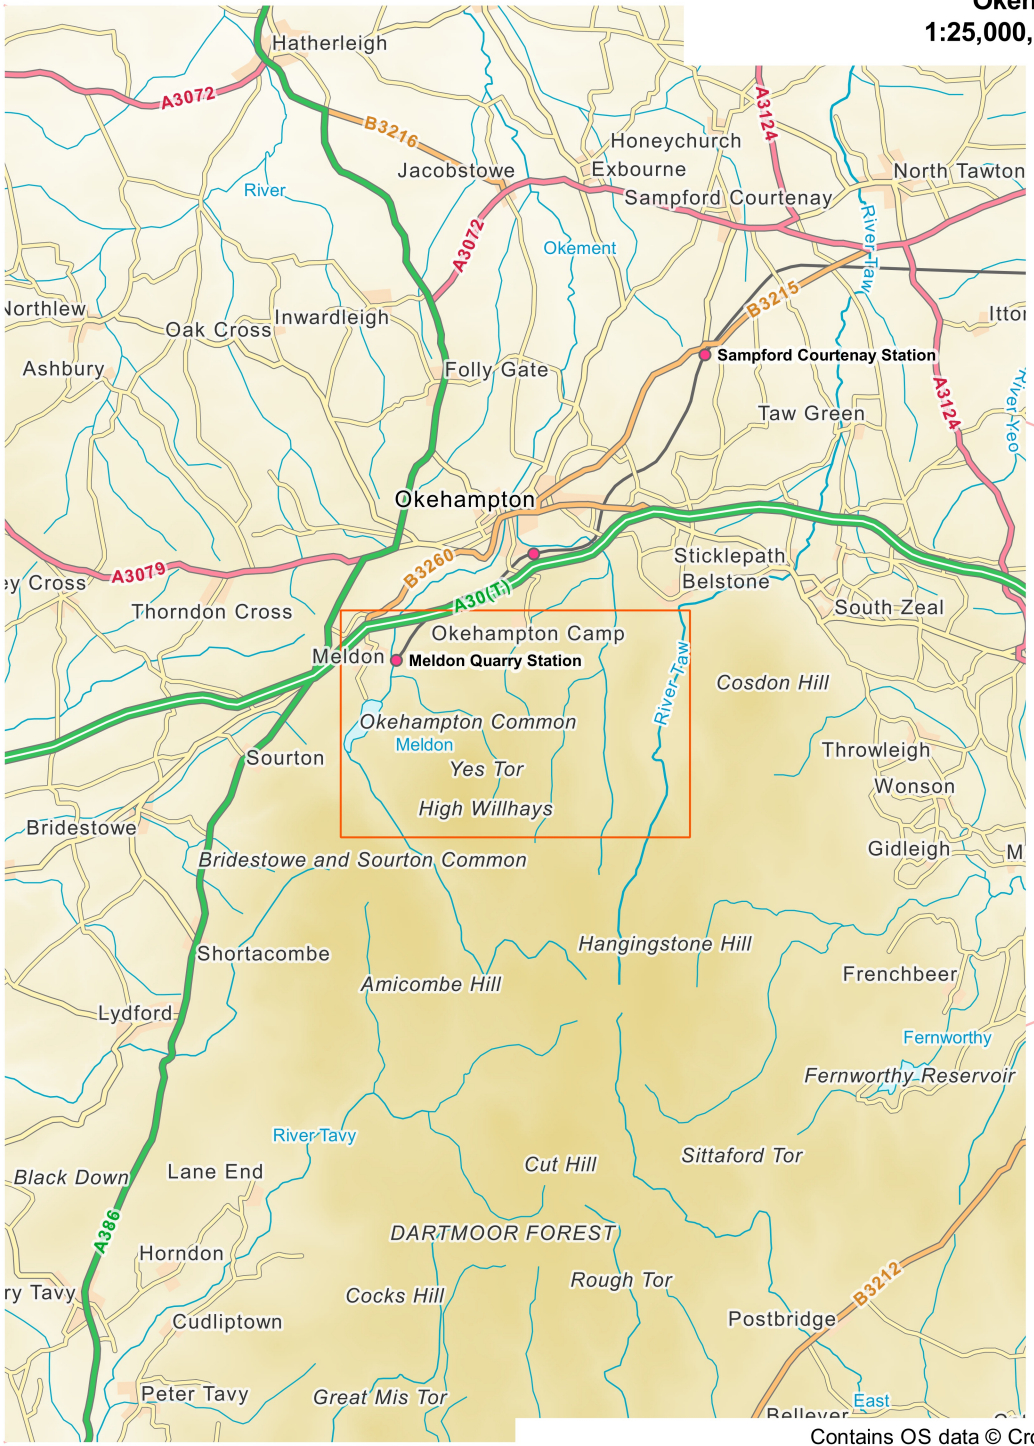

Okehampton North
1:25,000, A4 area coverage

Contains OS data © Crown copyright and database right (2020).
Overview mapping only, styling and content not representative of the actual product.