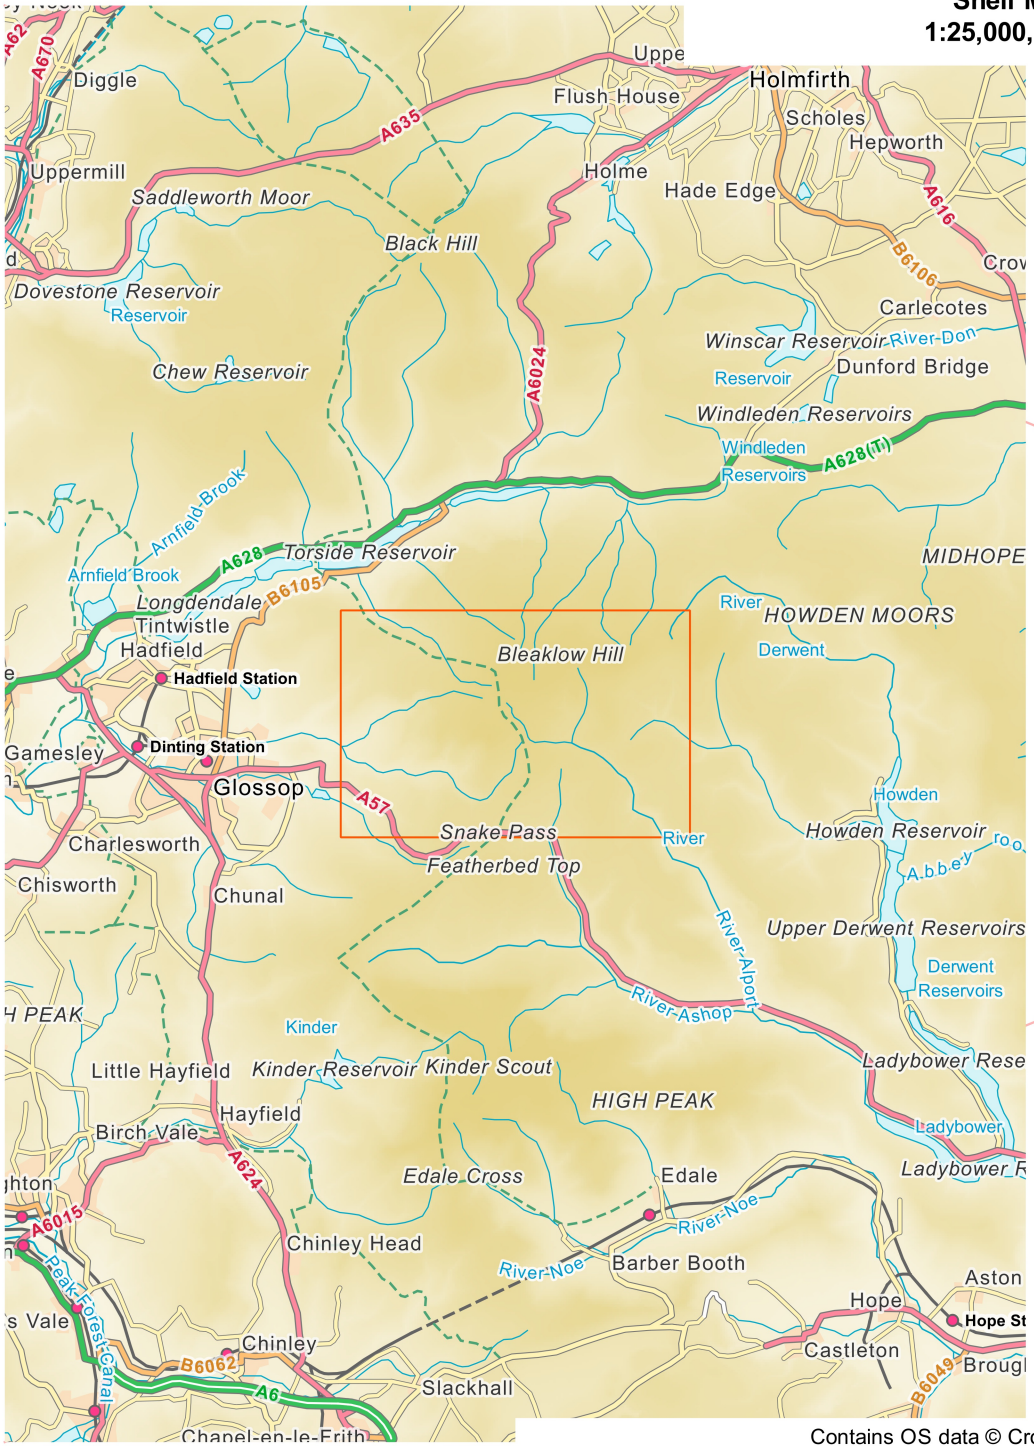

Shelf Moor (Bleaklow)
1:25,000, A4 area coverage

Contains OS data © Crown copyright and database right (2020).
Overview mapping only, styling and content not representative of the actual product.