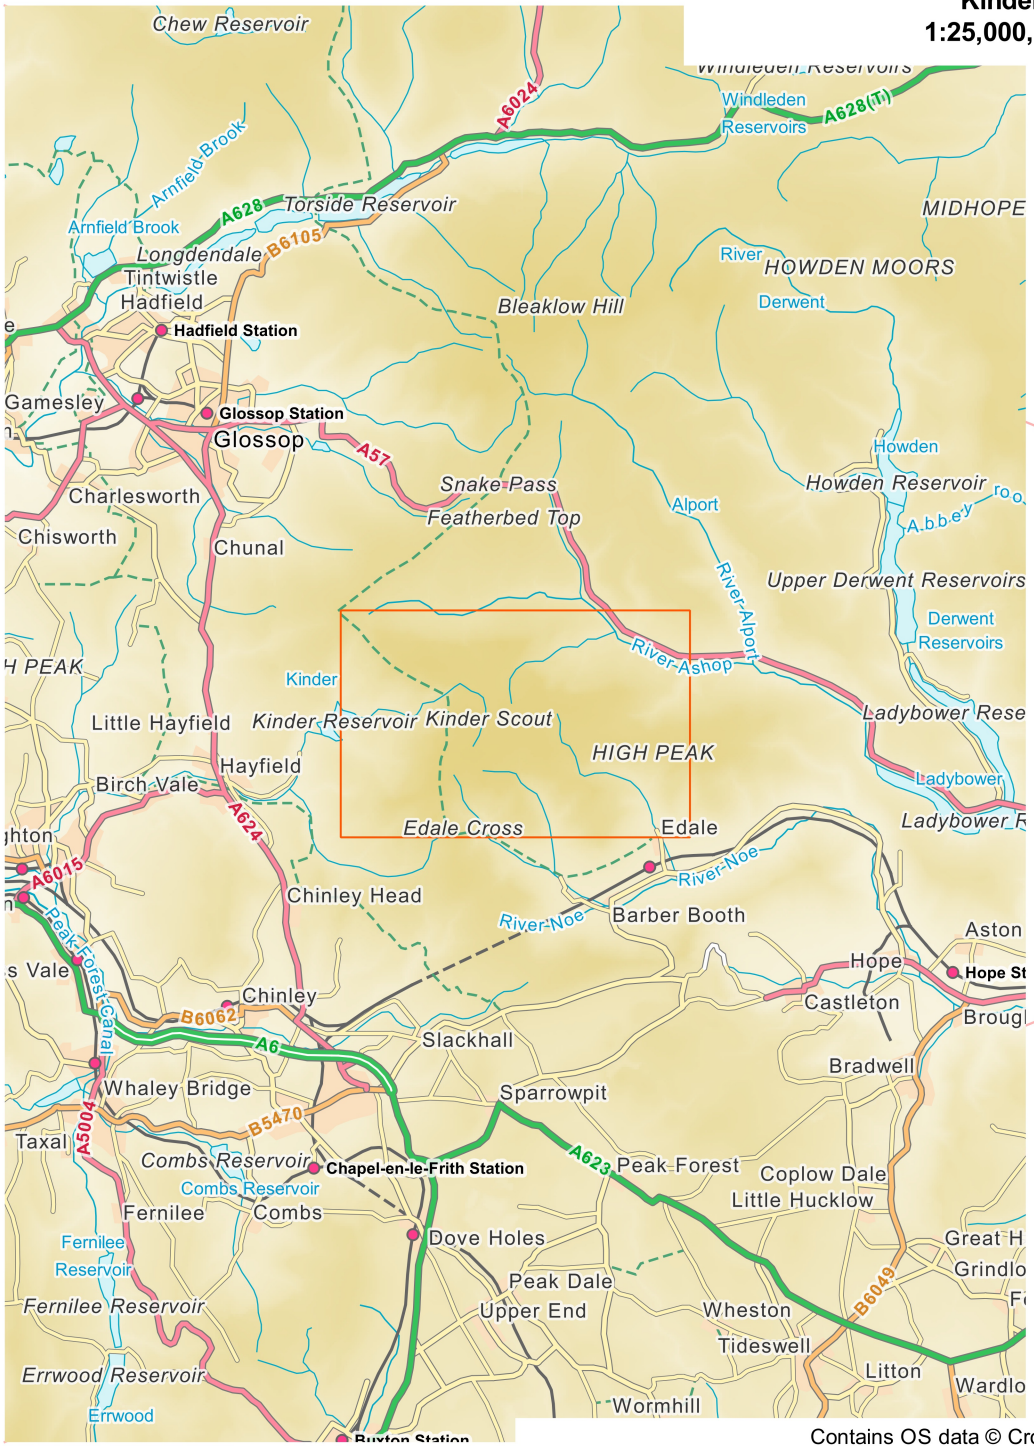

Kinder Scout Central
1:25,000, A4 area coverage

Contains OS data © Crown copyright and database right (2020).
Overview mapping only, styling and content not representative of the actual product.