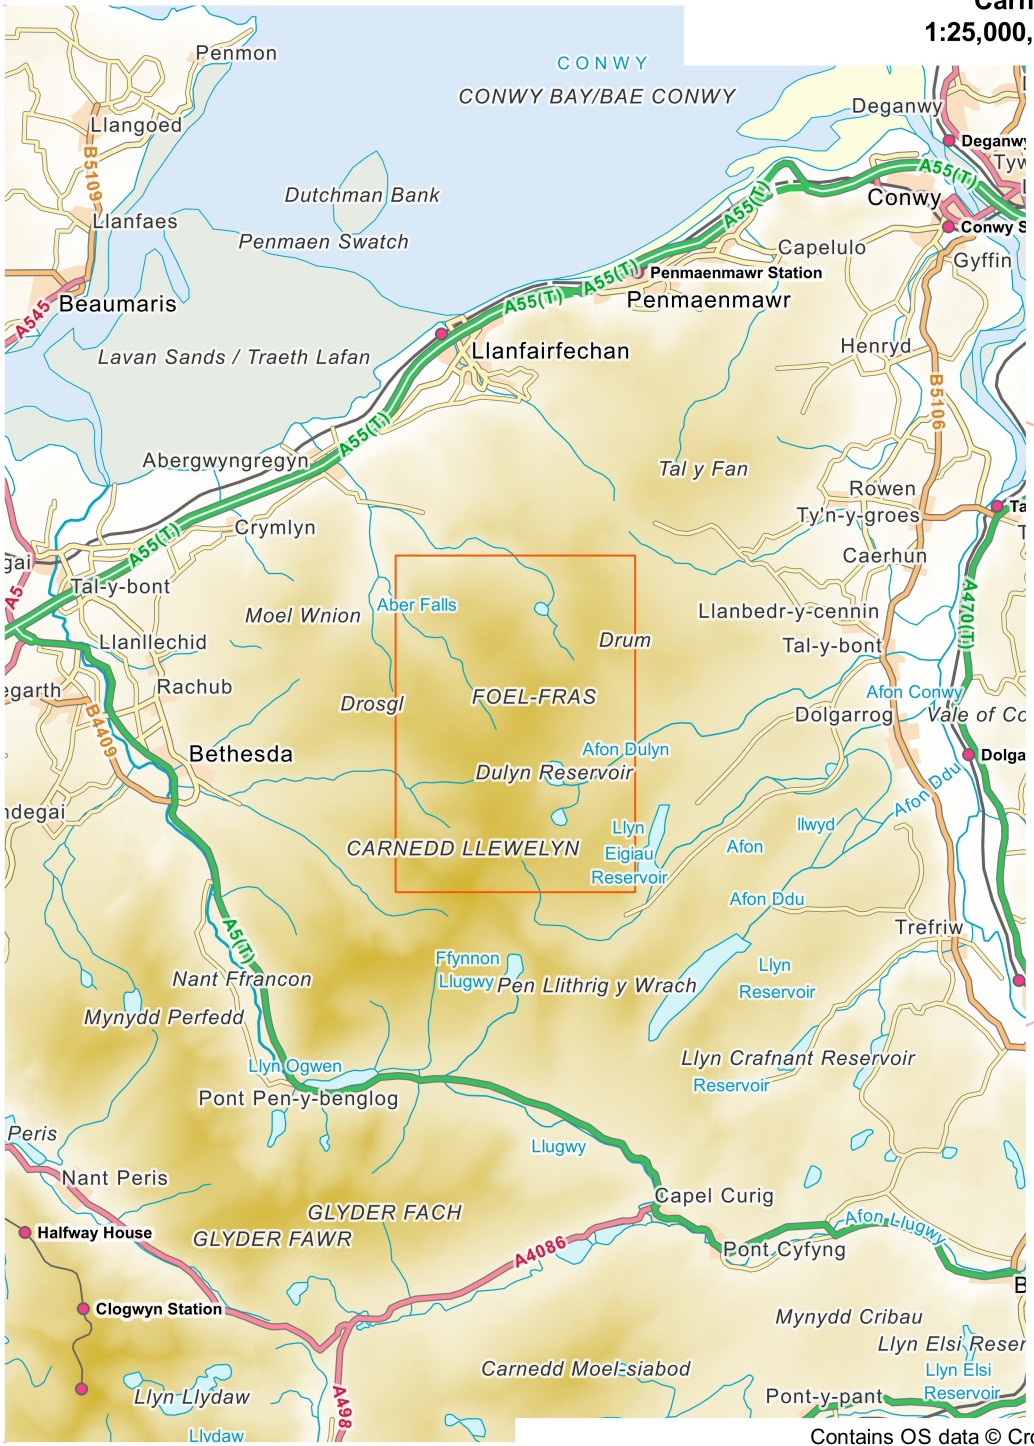

Carneddau Central
1:25,000, A4 area coverage

Contains OS data © Crown copyright and database right (2020).
Overview mapping only, styling and content not representative of the actual product.