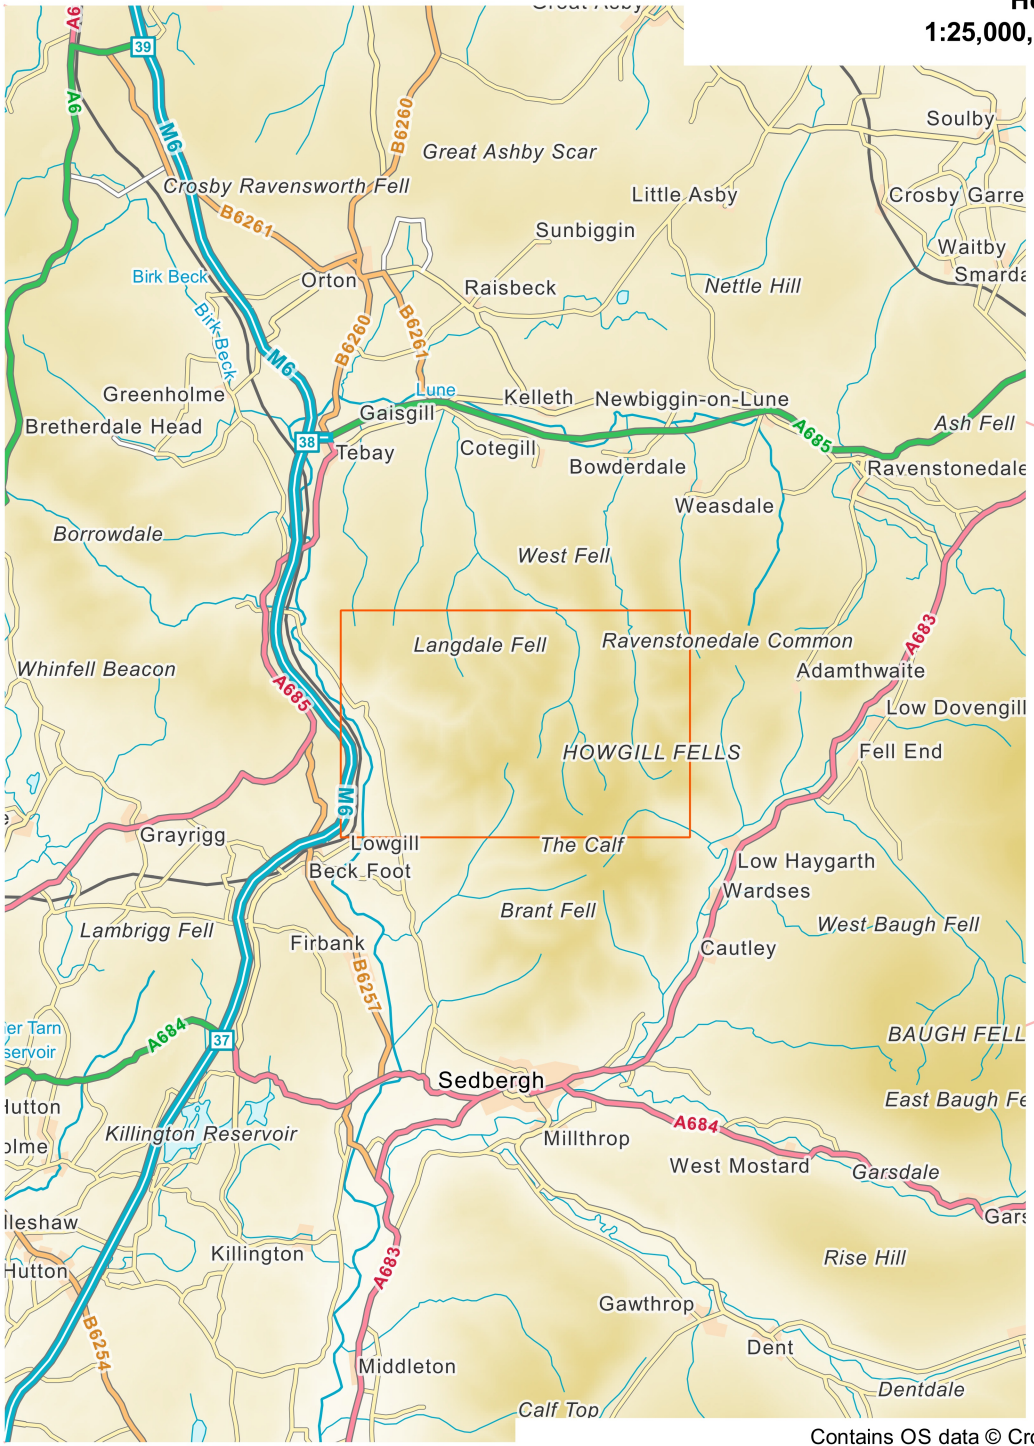

Howgill Fells
1:25,000, A4 area coverage

Contains OS data © Crown copyright and database right (2020).
Overview mapping only, styling and content not representative of the actual product.