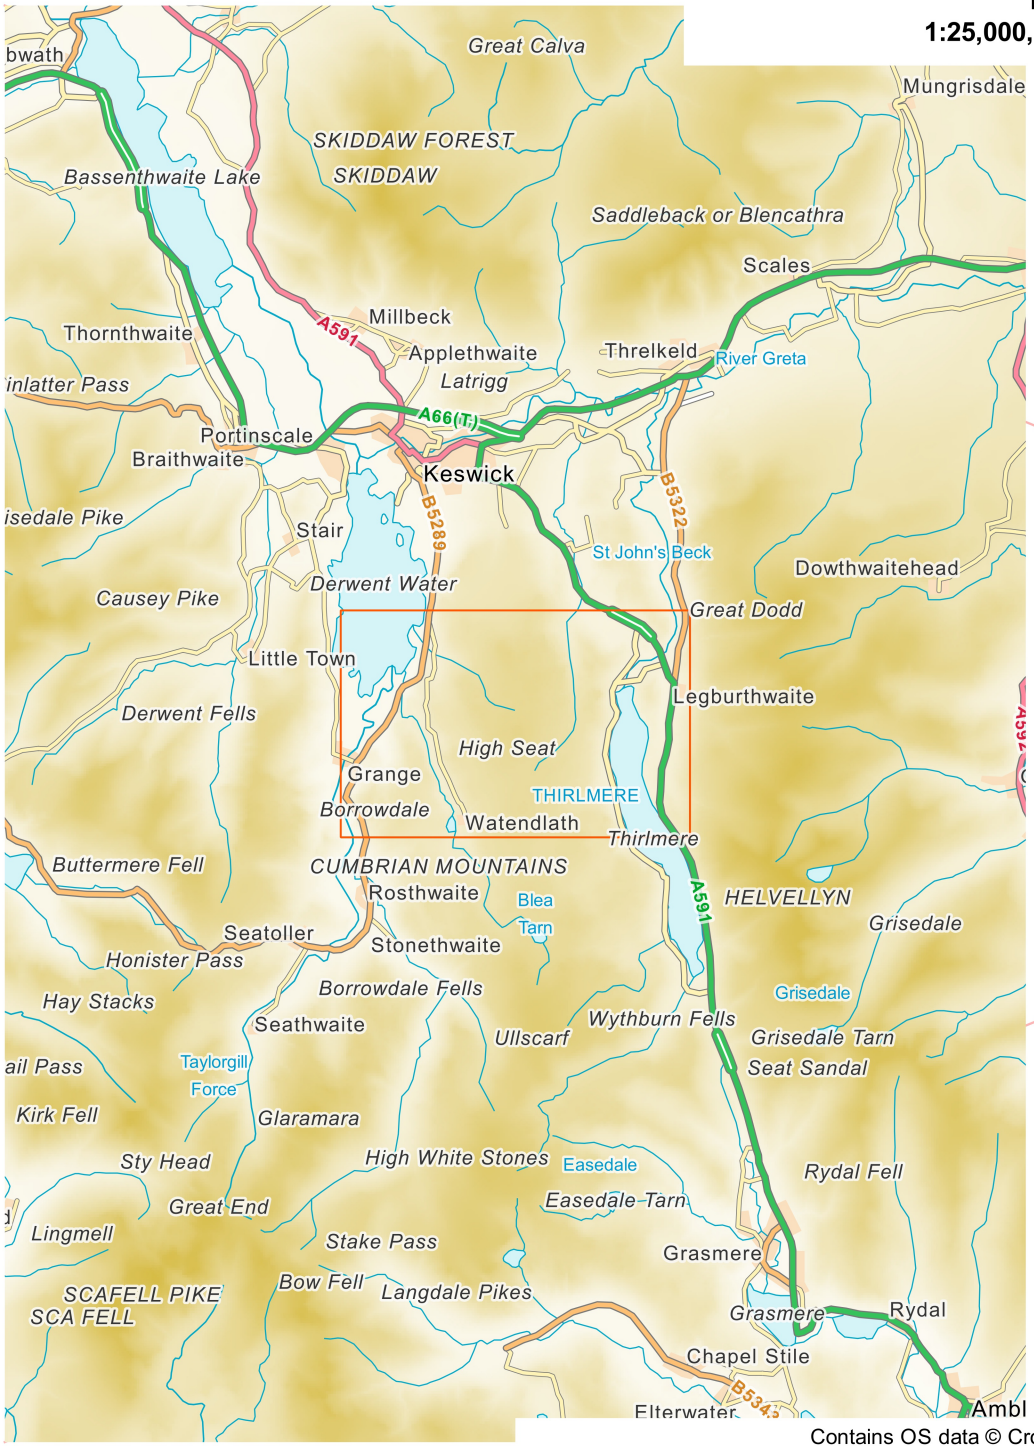

High Seat
1:25,000, A4 area coverage

Contains OS data © Crown copyright and database right (2020).
Overview mapping only, styling and content not representative of the actual product.