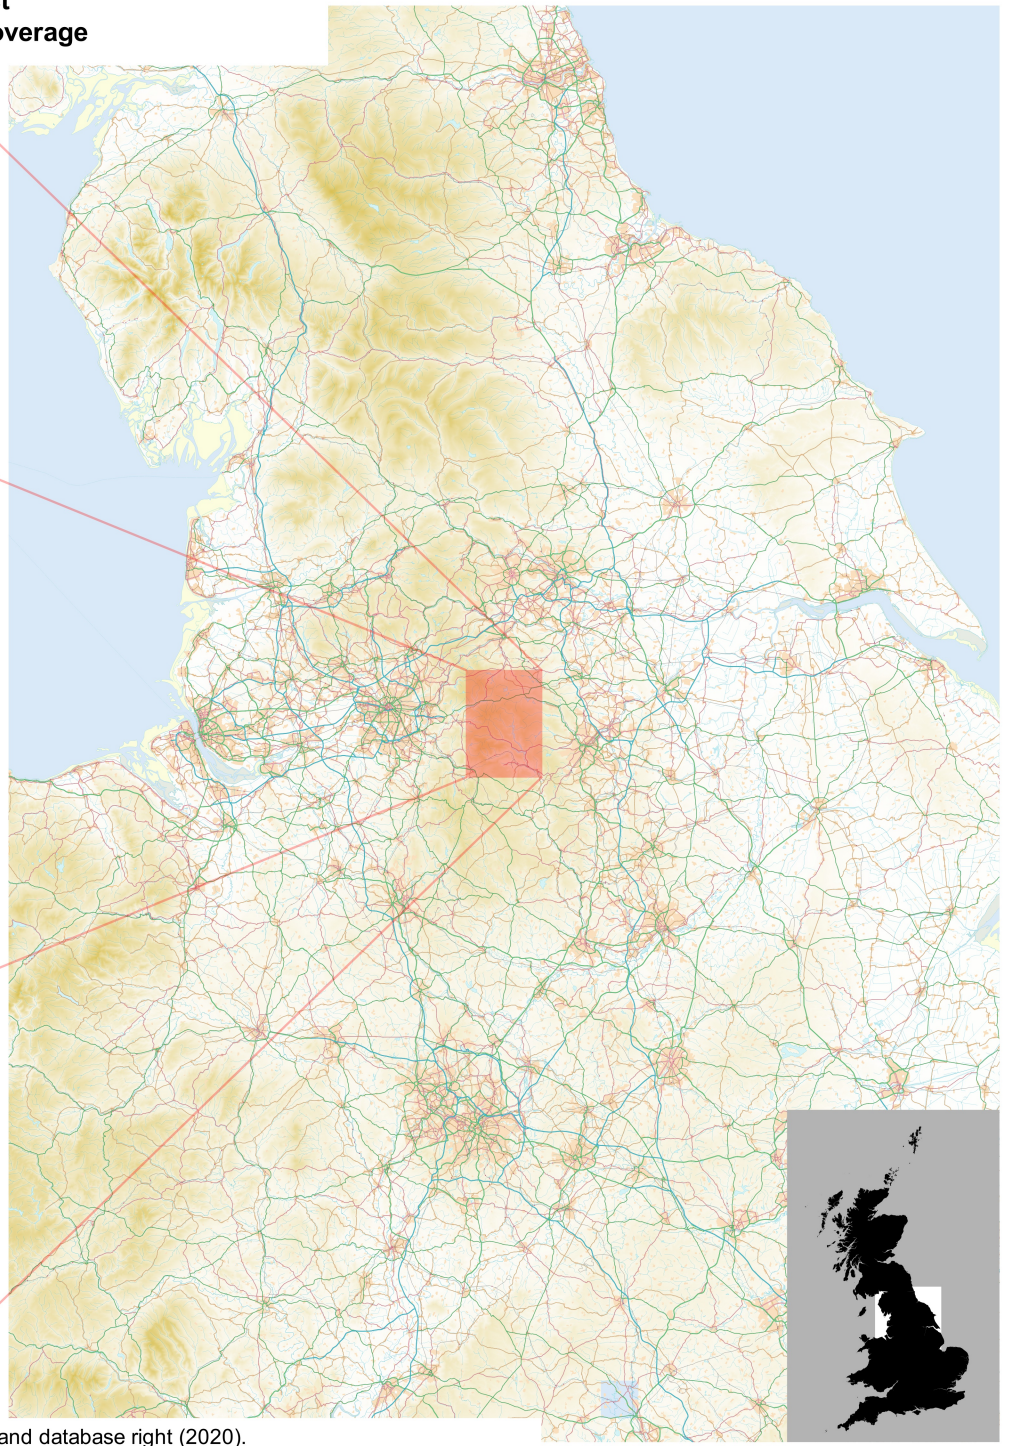

Derwent West
1:25,000, A4 area coverage

Contains OS data © Crown copyright and database right (2020).
Overview mapping only, styling and content not representative of the actual product.