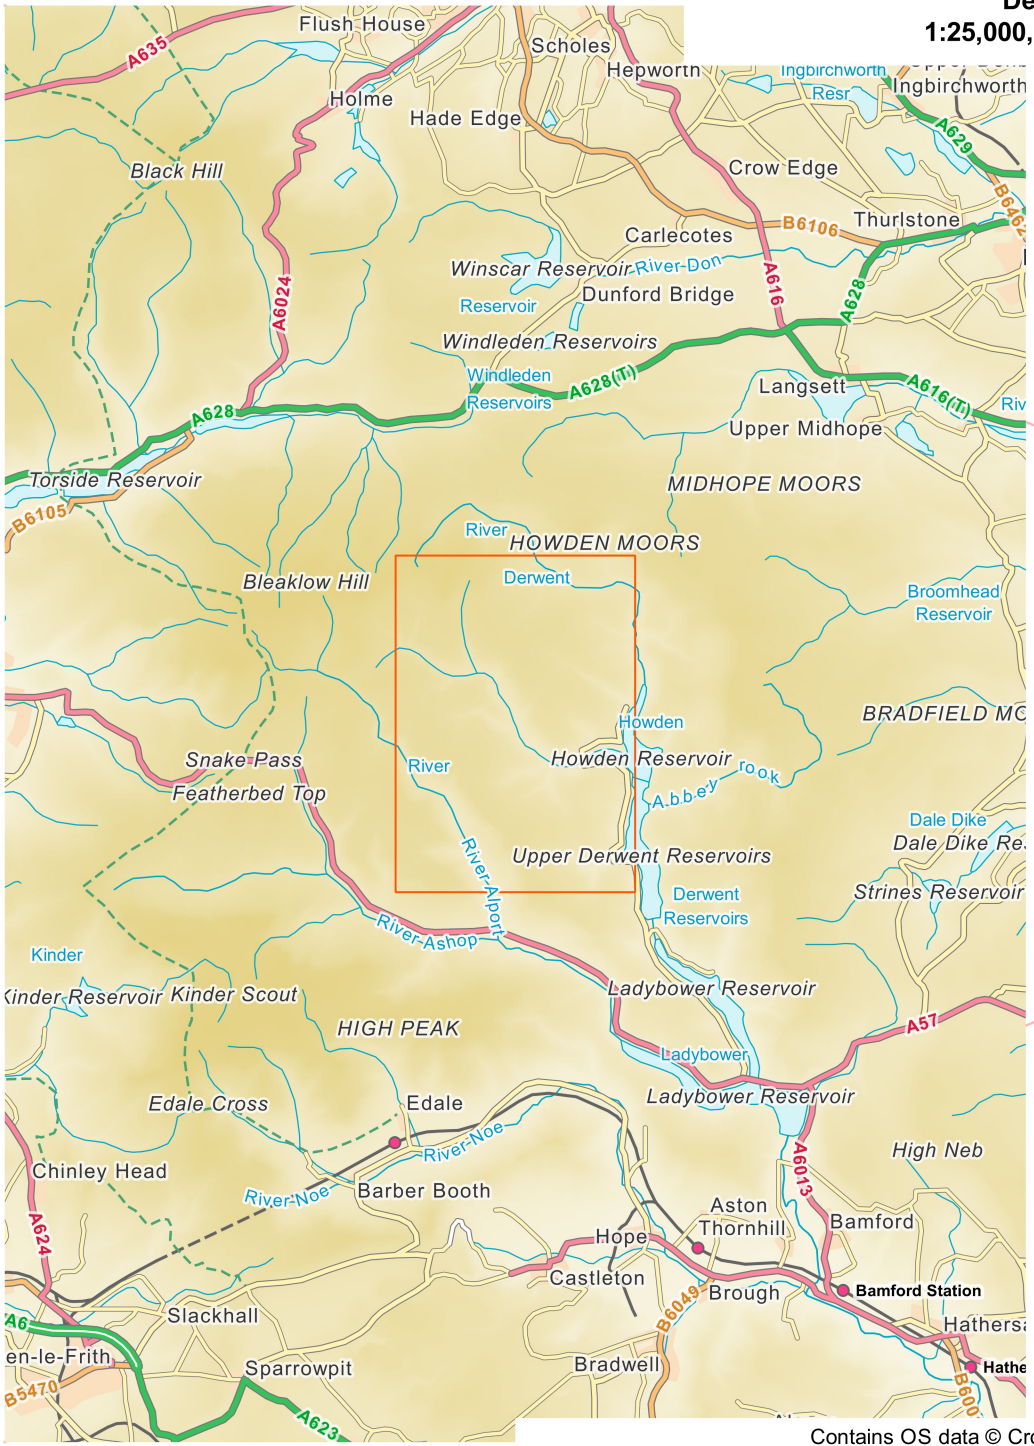

Derwent West
1:25,000, A4 area coverage

Contains OS data © Crown copyright and database right (2020).
Overview mapping only, styling and content not representative of the actual product.