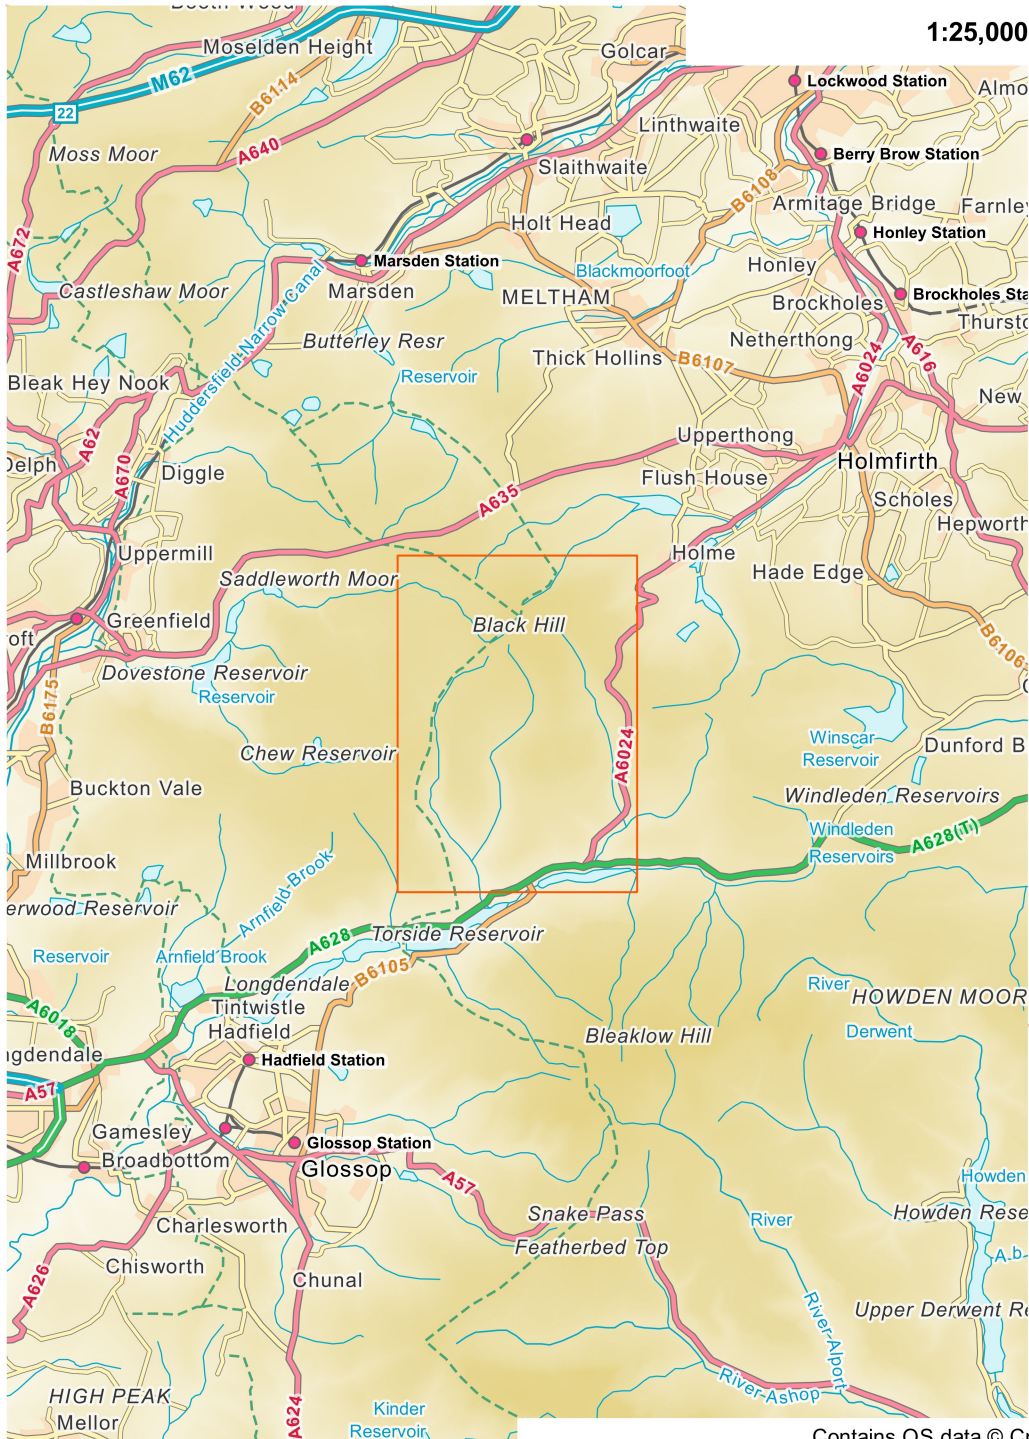

Black Hill
1:25,000, A4 area coverage

Contains OS data © Crown copyright and database right (2020).
Overview mapping only, styling and content not representative of the actual product.