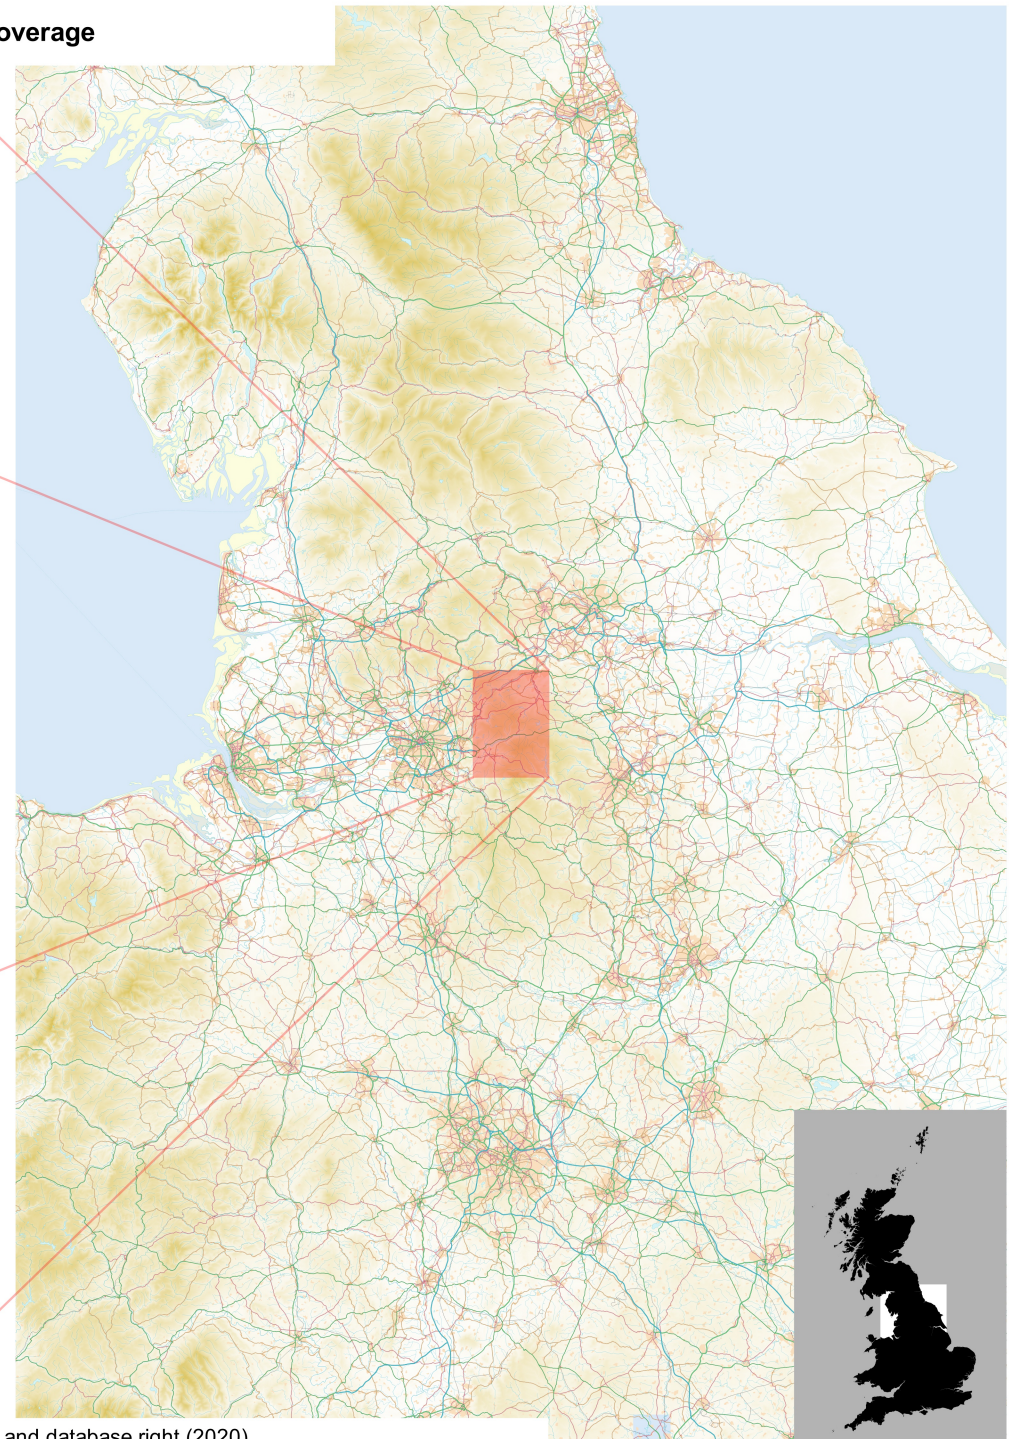

Black Hill
1:25,000, A4 area coverage

Contains OS data © Crown copyright and database right (2020).
Overview mapping only, styling and content not representative of the actual product.