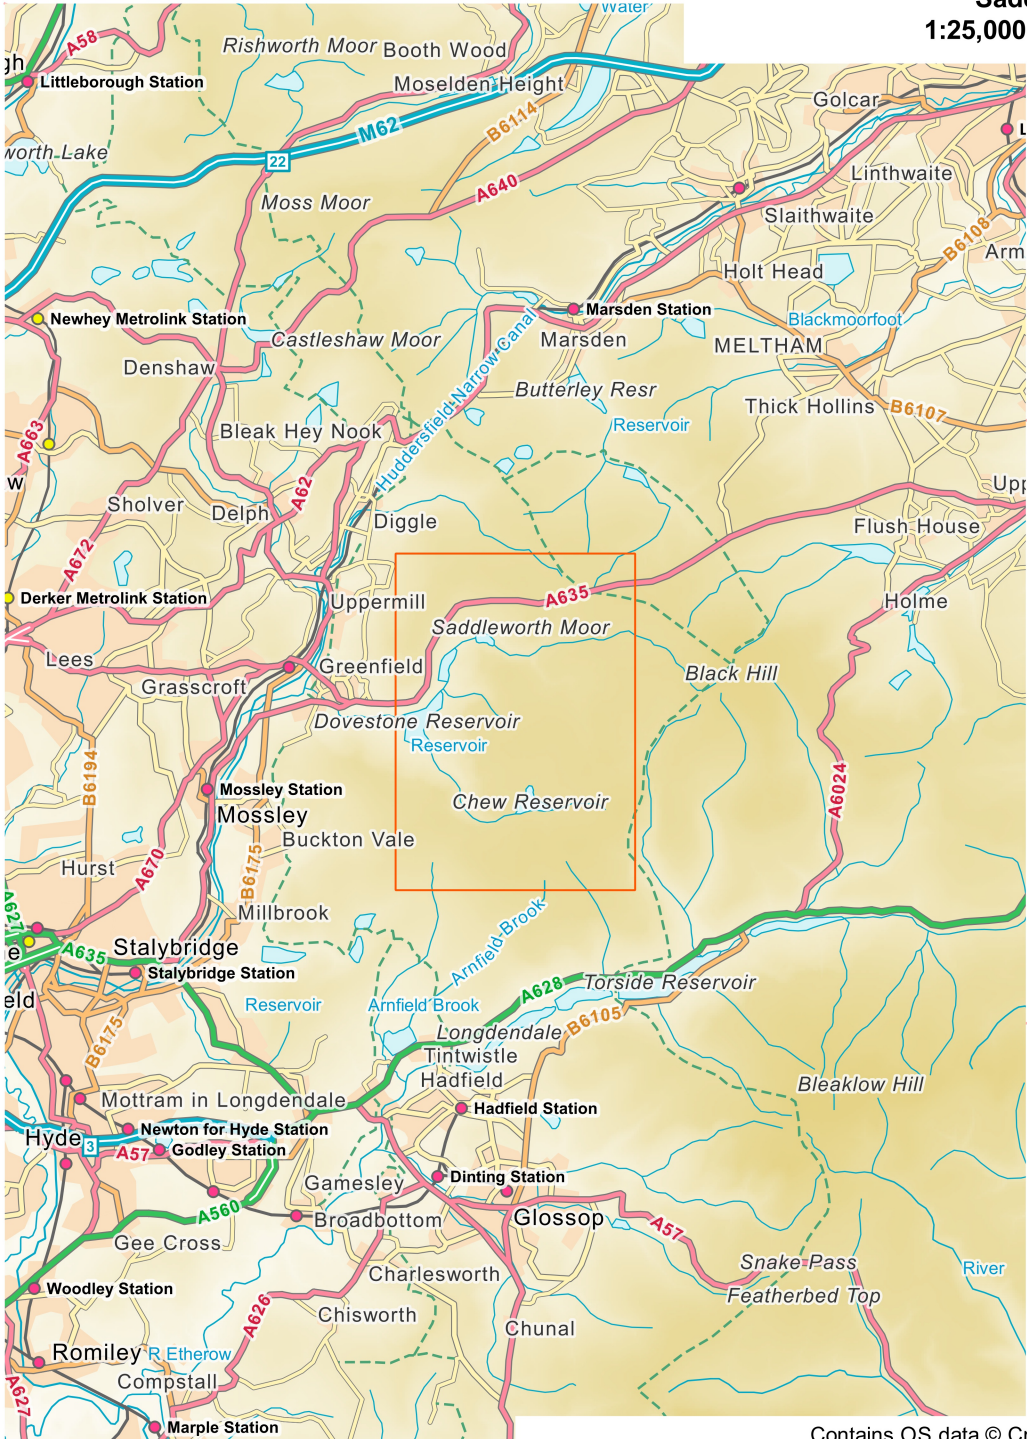

**Saddleworth Moor**  
1:25,000, A4 area coverage

Contains OS data © Crown copyright and database right (2020).  
Overview mapping only, styling and content not representative of the actual product.