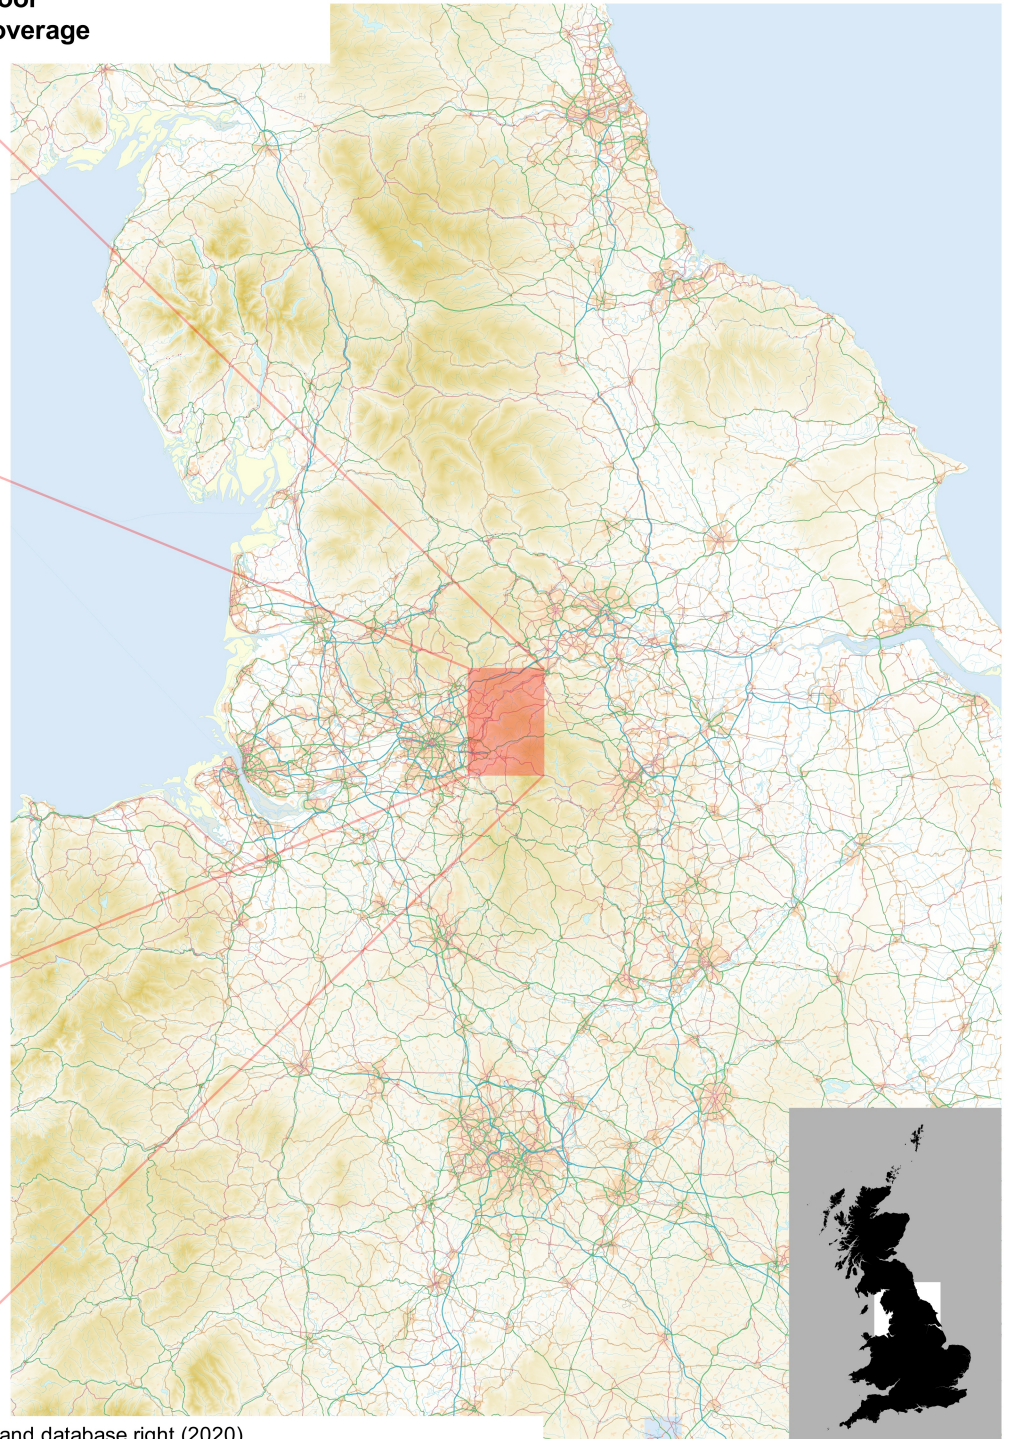

**Saddleworth Moor**  
1:25,000, A4 area coverage

Contains OS data © Crown copyright and database right (2020).  
Overview mapping only, styling and content not representative of the actual product.