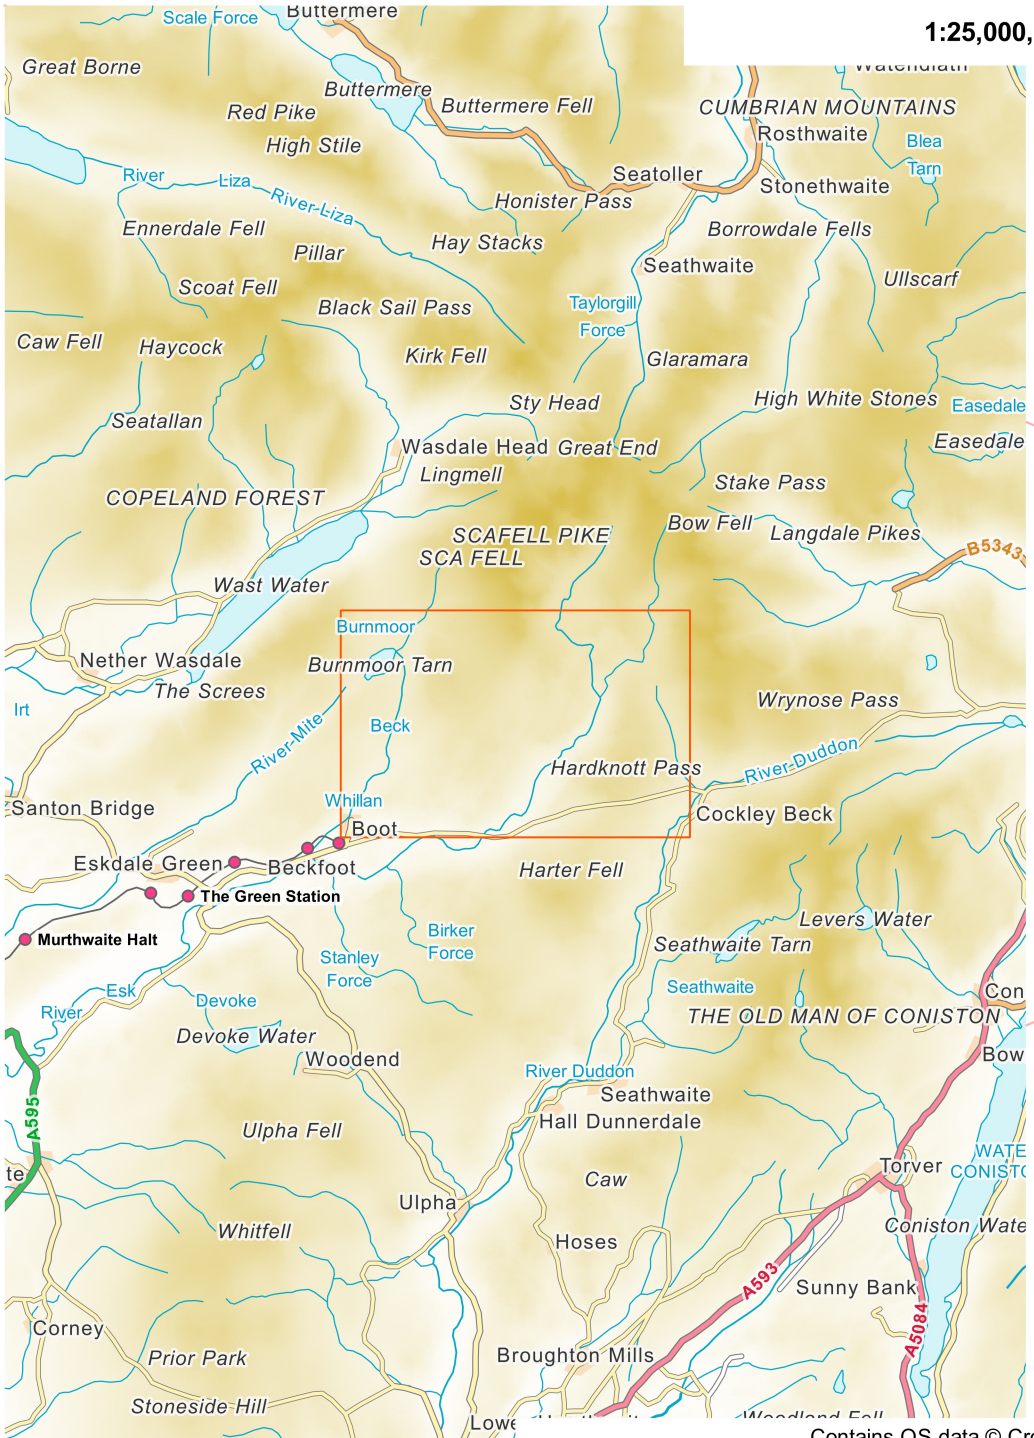

Eskdale
1:25,000, A4 area coverage

Contains OS data © Crown copyright and database right (2020).
Overview mapping only, styling and content not representative of the actual product.