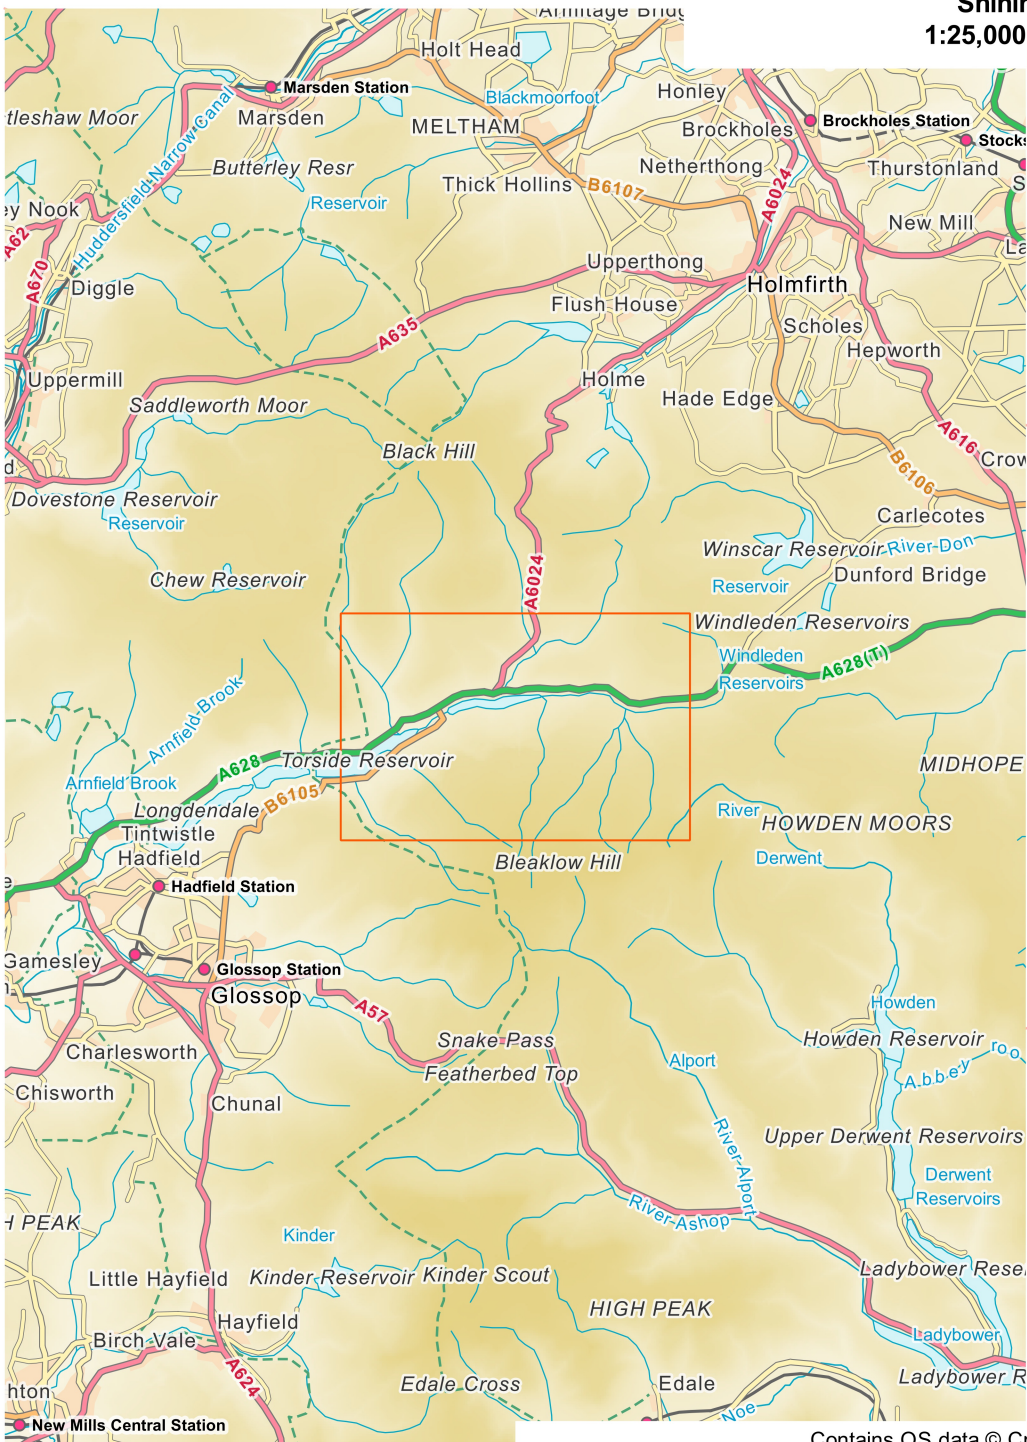

Shining Clough North 1:25,000, A4 area coverage

Contains OS data © Crown copyright and database right (2020).
Overview mapping only, styling and content not representative of the actual product.