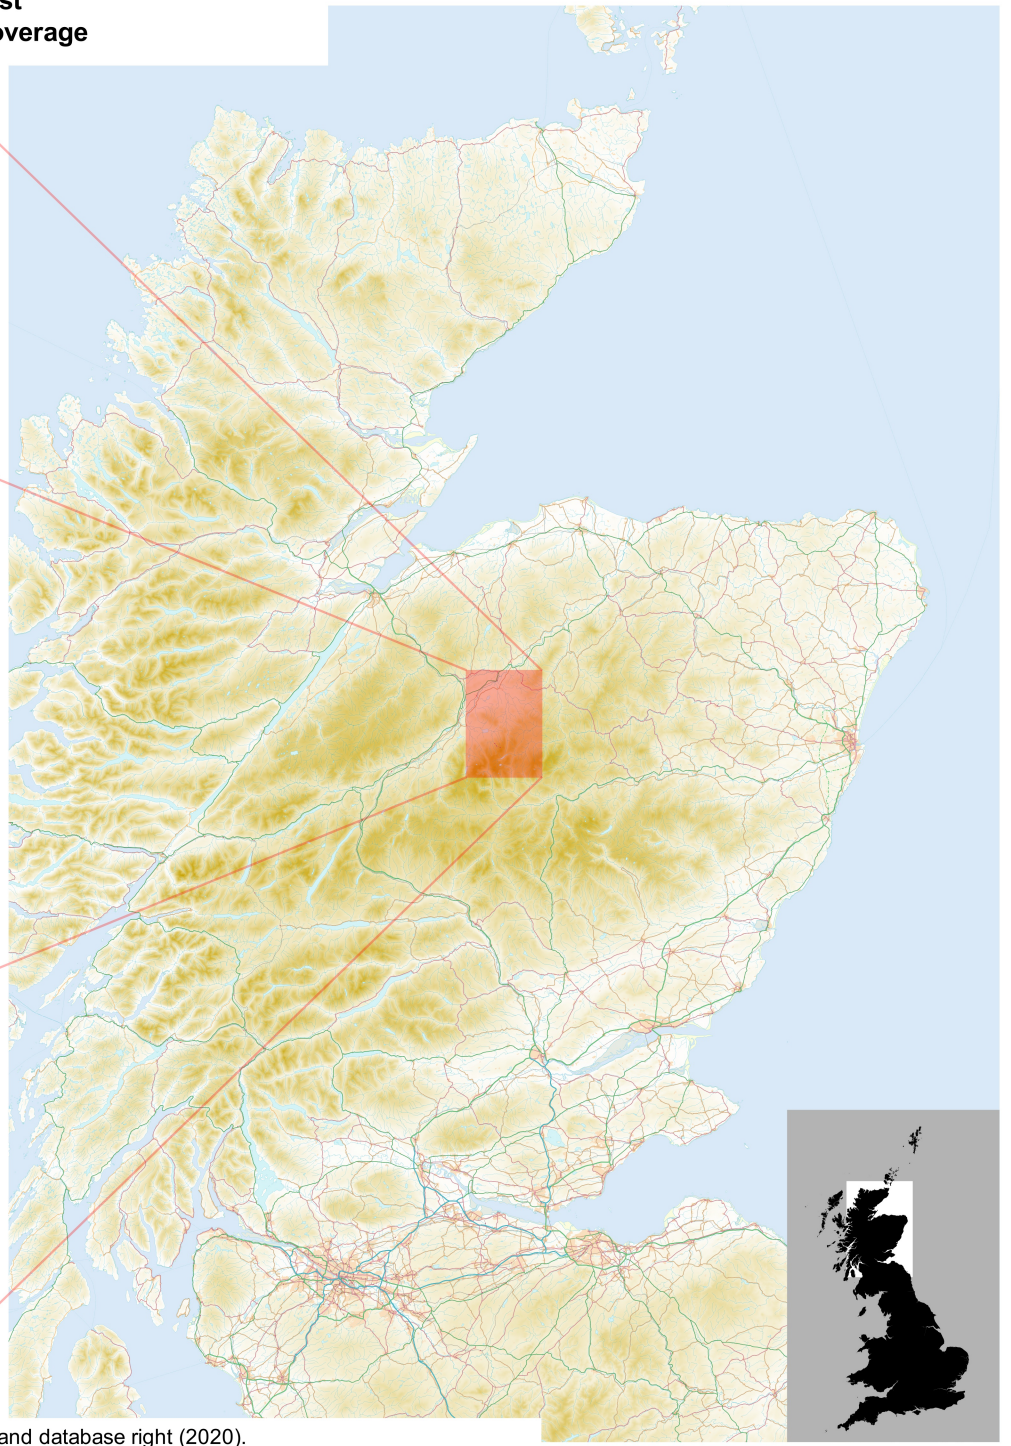

Abornethy West
1:25,000, A4 area coverage

Contains OS data © Crown copyright and database right (2020).
Overview mapping only, styling and content not representative of the actual product.