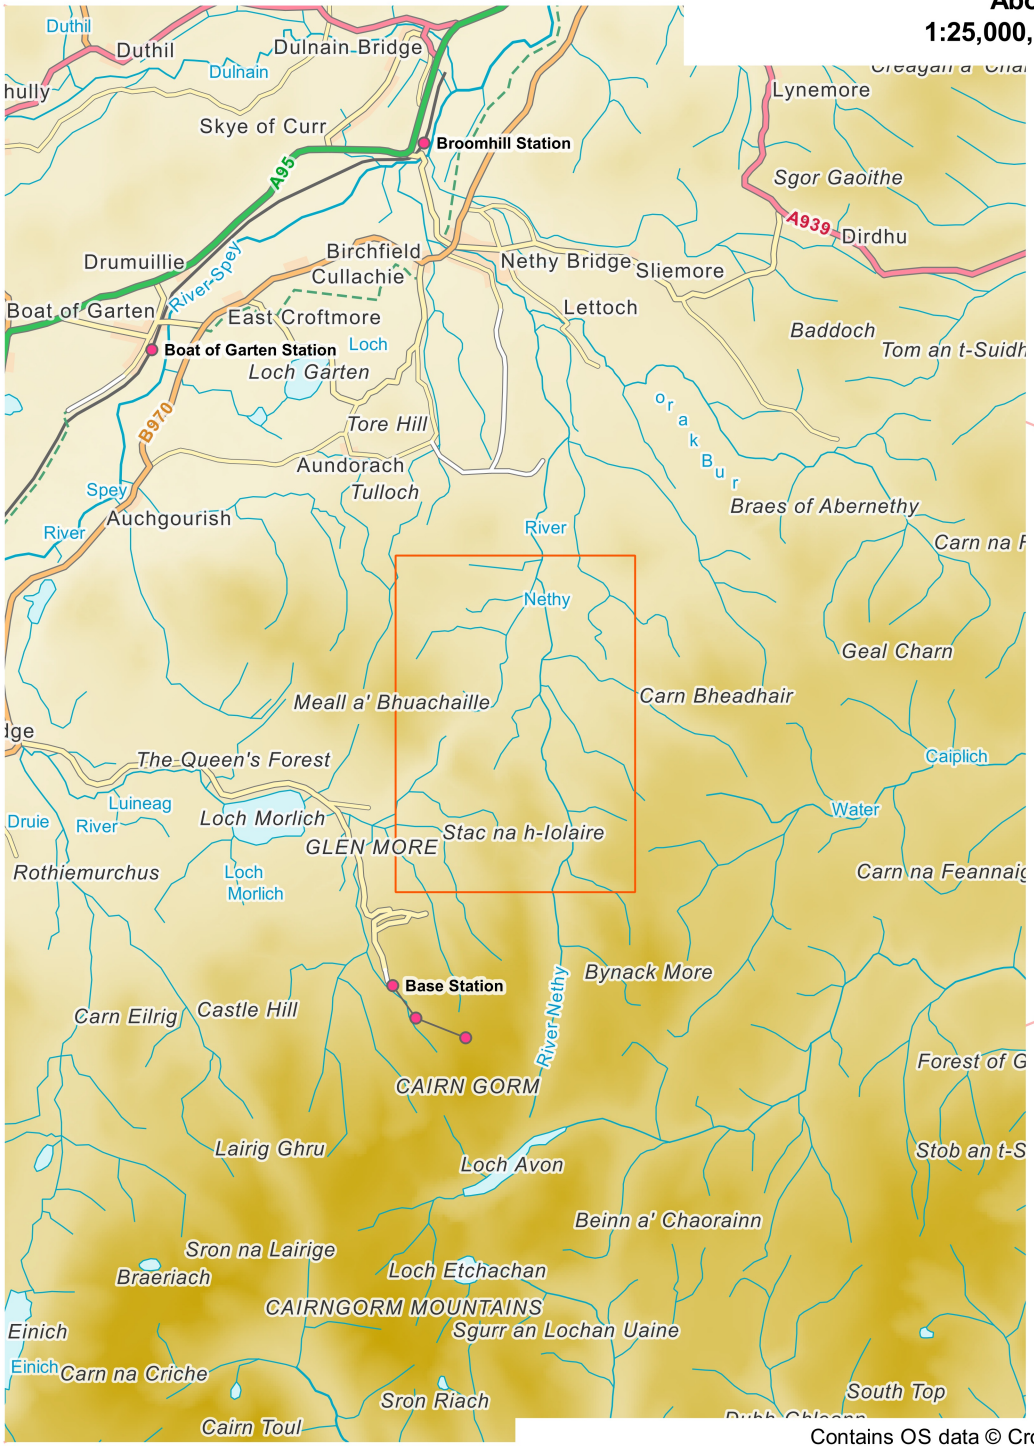

Abornethy West
1:25,000, A4 area coverage

Contains OS data © Crown copyright and database right (2020).
Overview mapping only, styling and content not representative of the actual product.