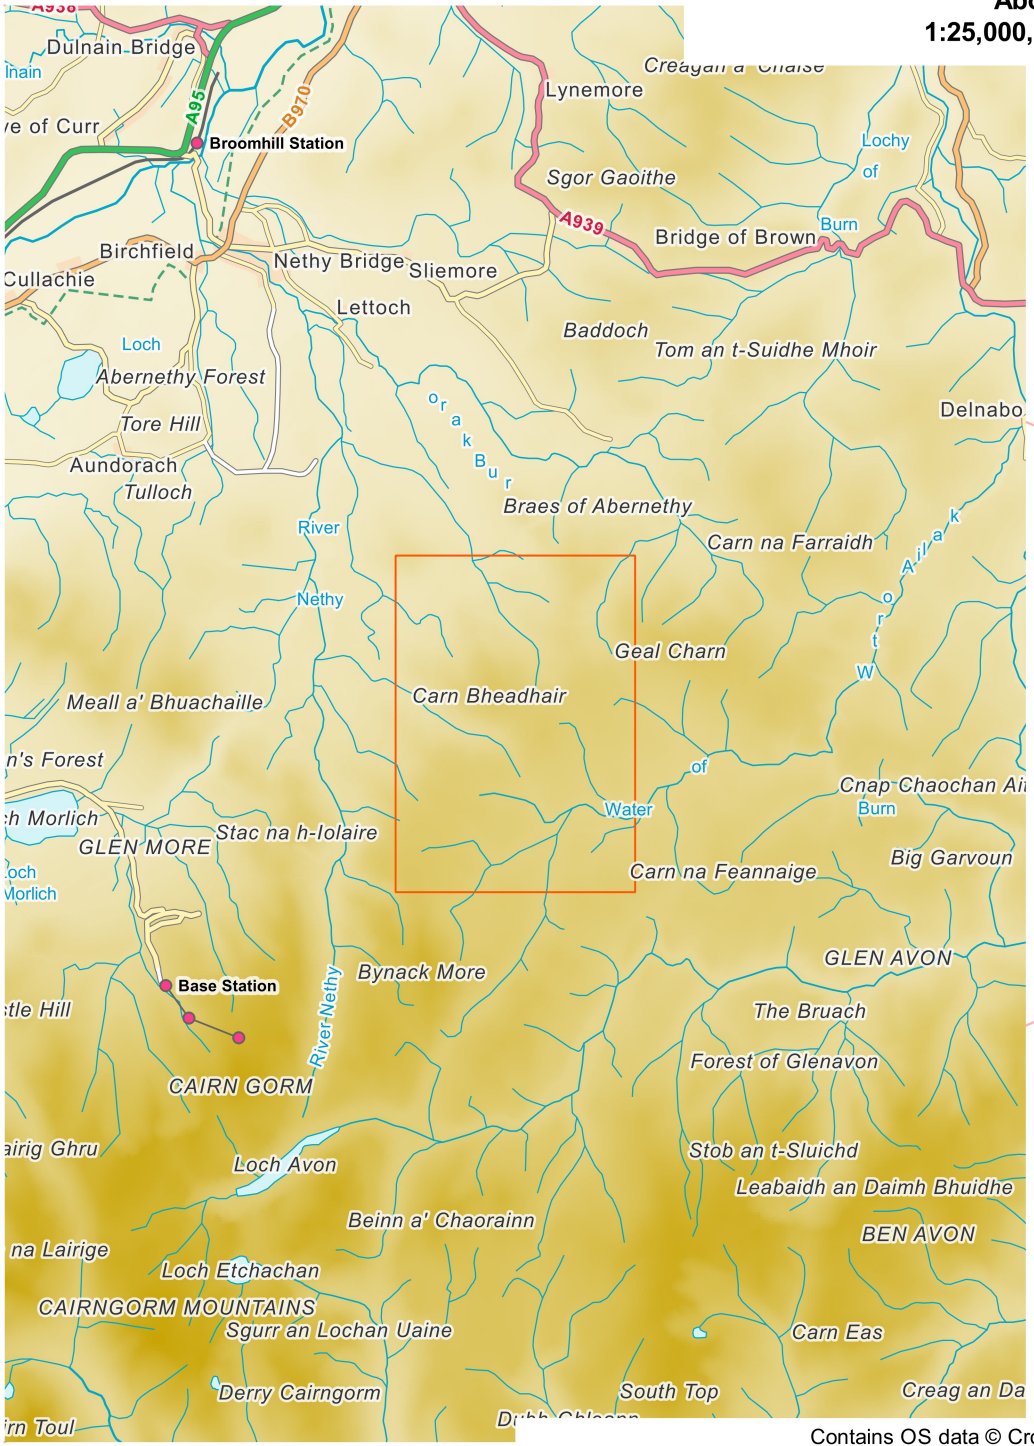

Abornethy East
1:25,000, A4 area coverage

Contains OS data © Crown copyright and database right (2020).
Overview mapping only, styling and content not representative of the actual product.