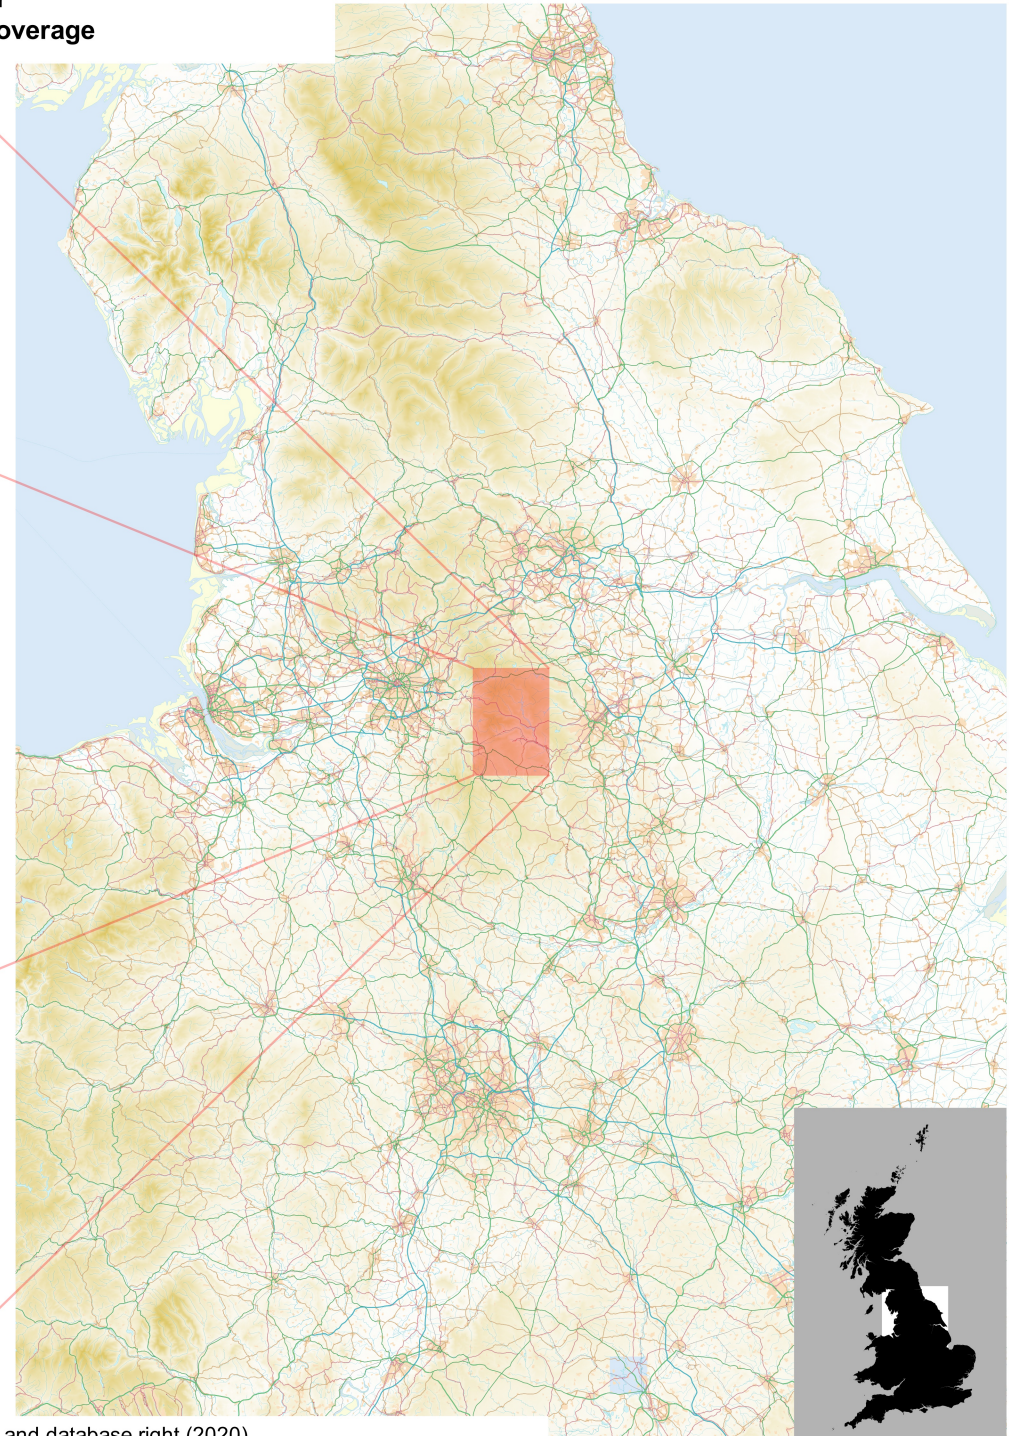

Nether Moor
1:25,000, A4 area coverage

Contains OS data © Crown copyright and database right (2020).
Overview mapping only, styling and content not representative of the actual product.