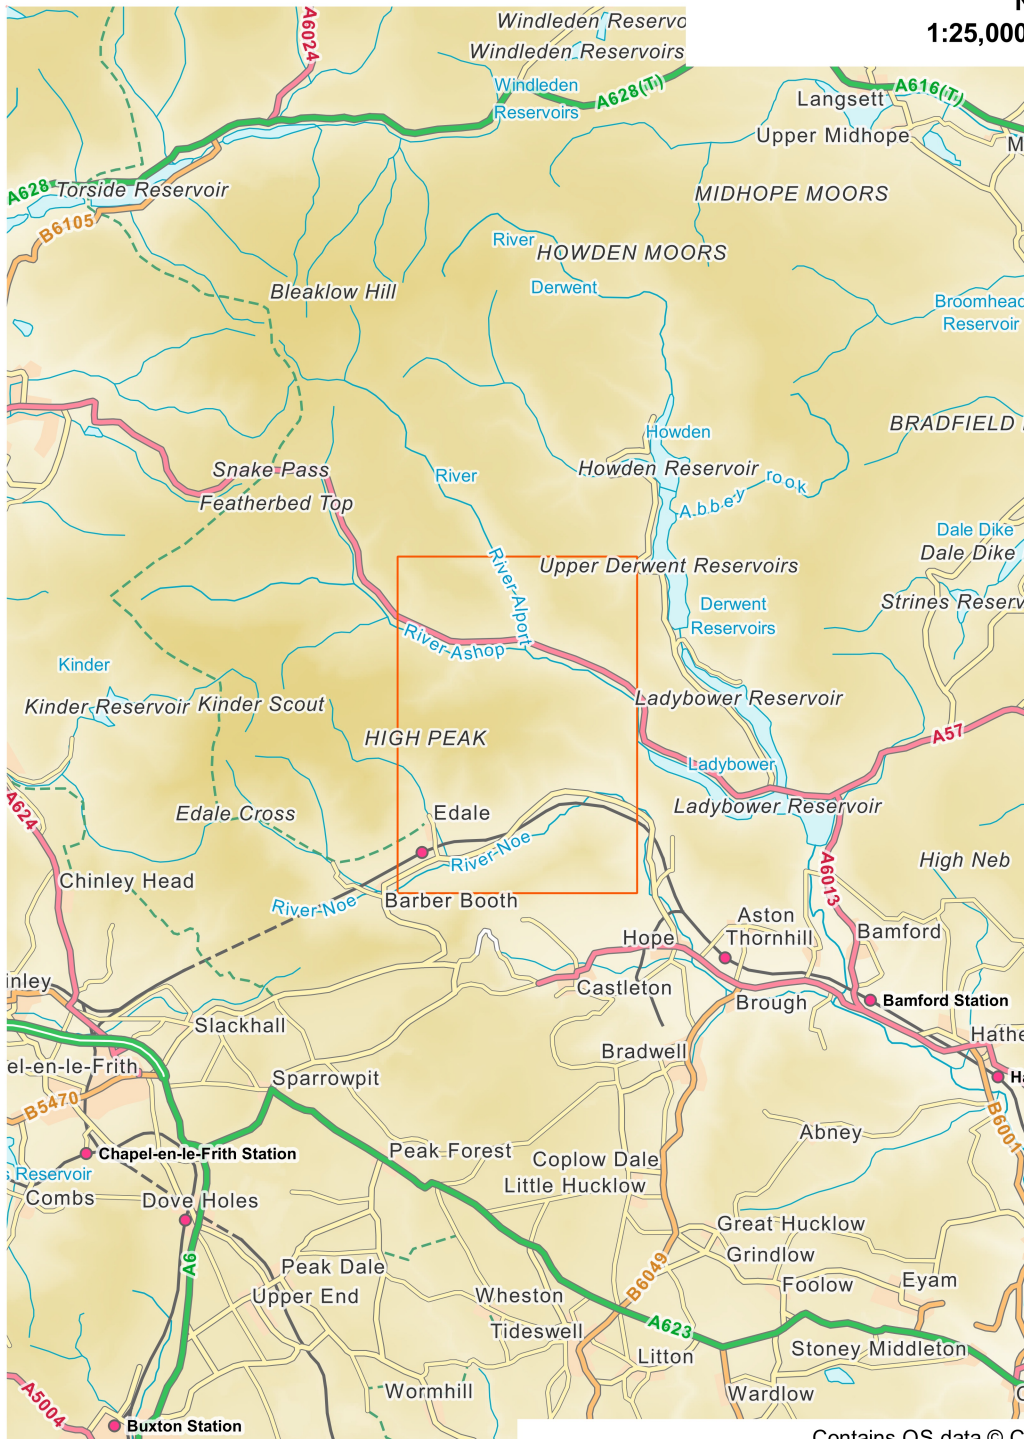

Nether Moor
1:25,000, A4 area coverage

Contains OS data © Crown copyright and database right (2020).
Overview mapping only, styling and content not representative of the actual product.