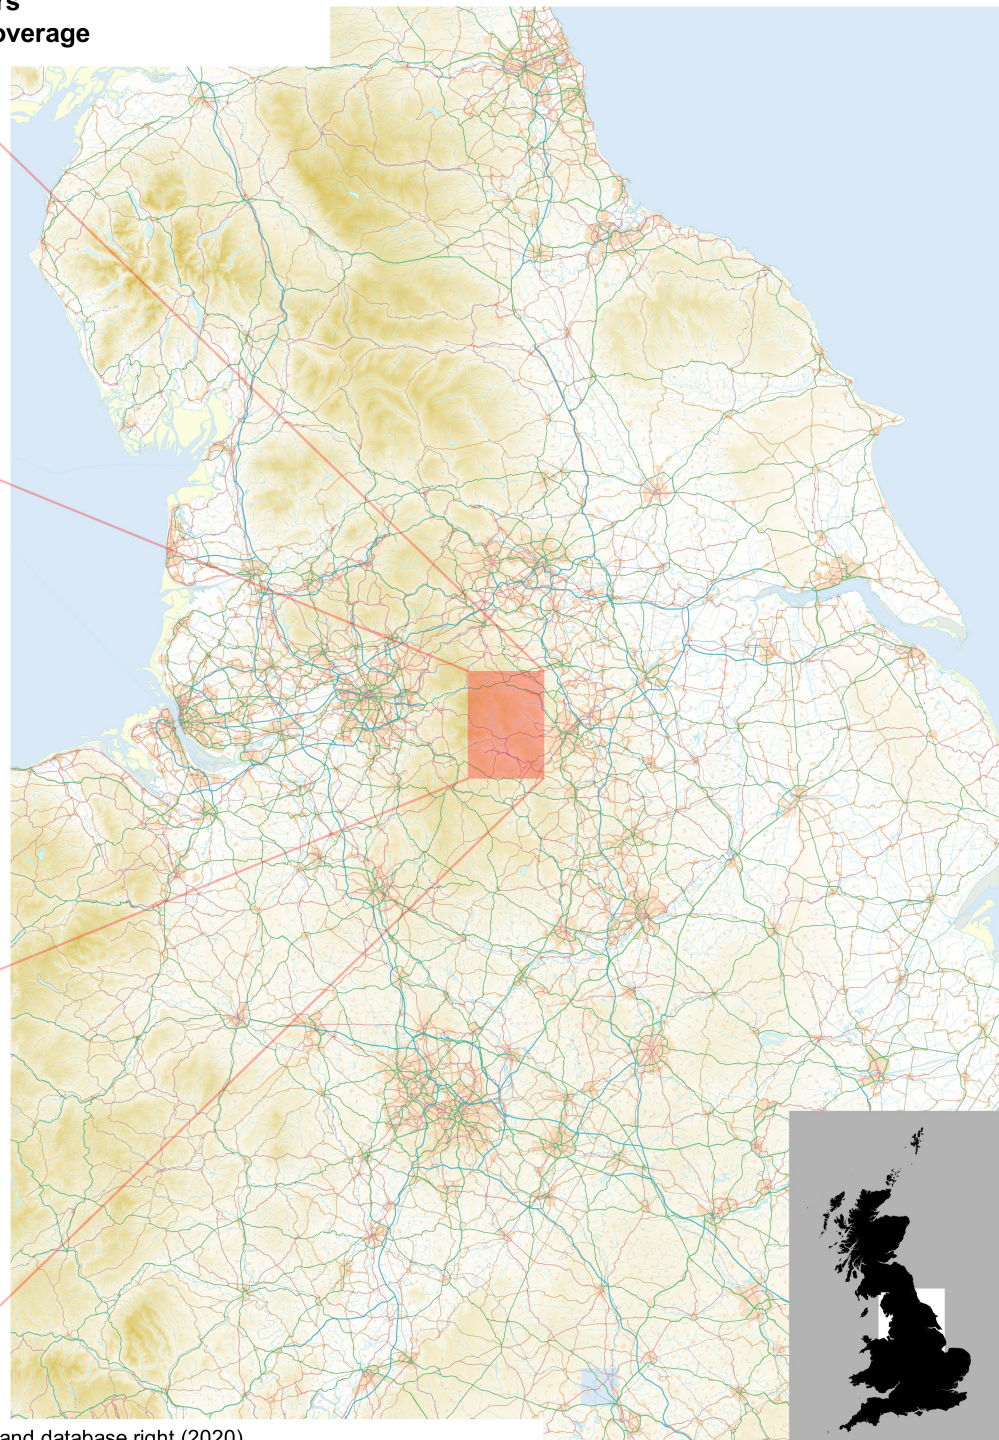

Derwent Moors

1:25,000, A4 area coverage

Contains OS data © Crown copyright and database right (2020).
Overview mapping only, styling and content not representative of the actual product.