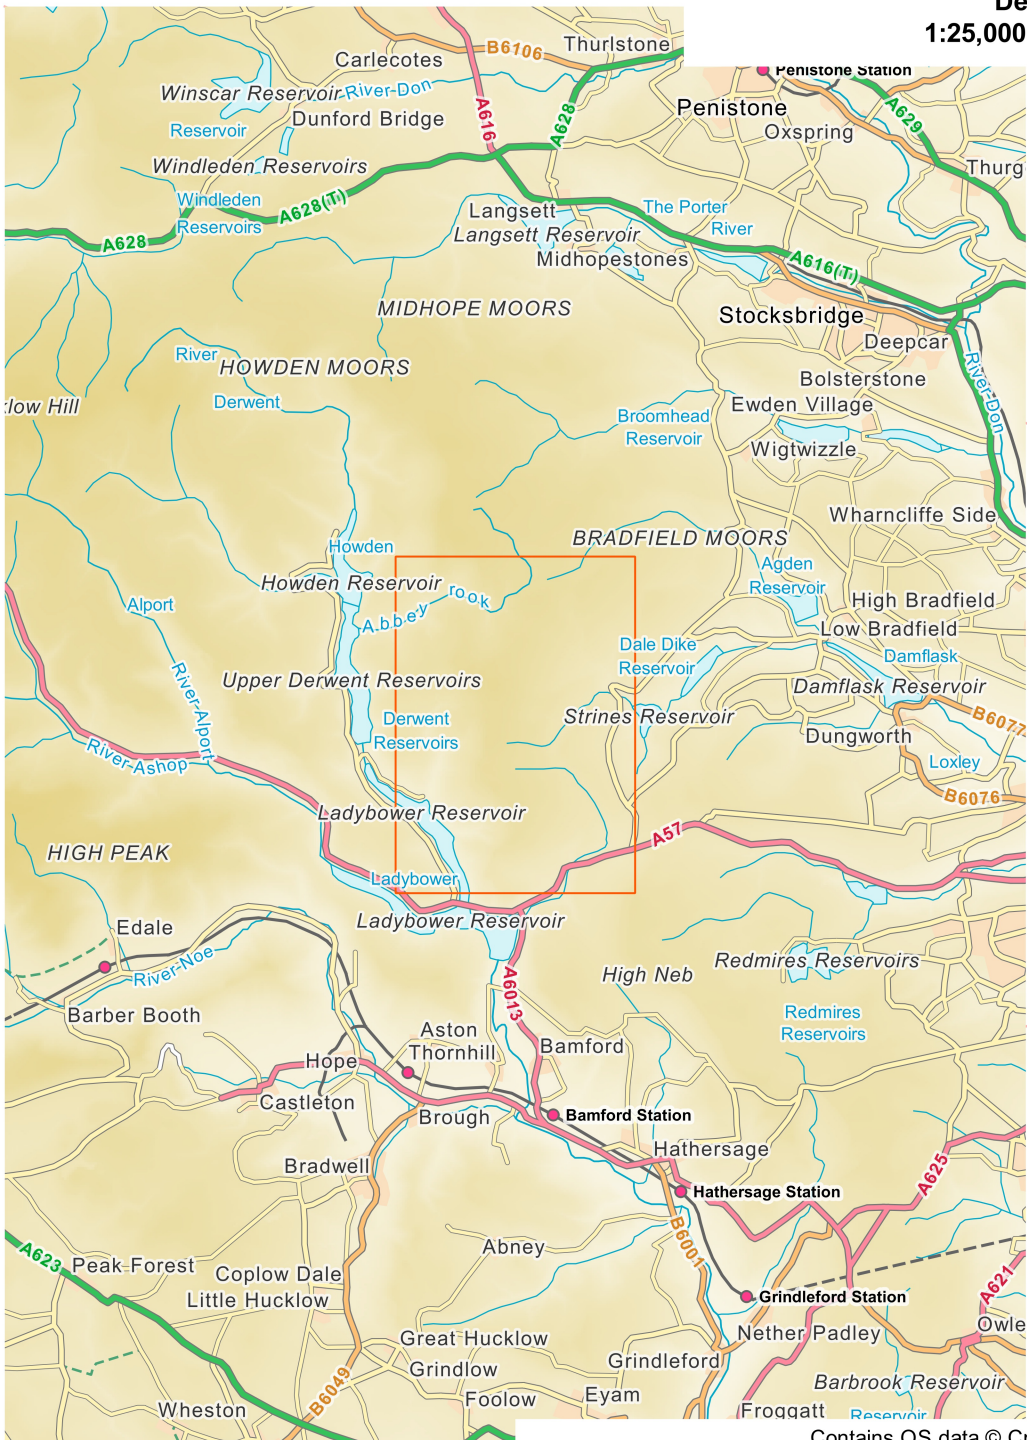

Derwent Moors

1:25,000, A4 area coverage

Contains OS data © Crown copyright and database right (2020).
Overview mapping only, styling and content not representative of the actual product.