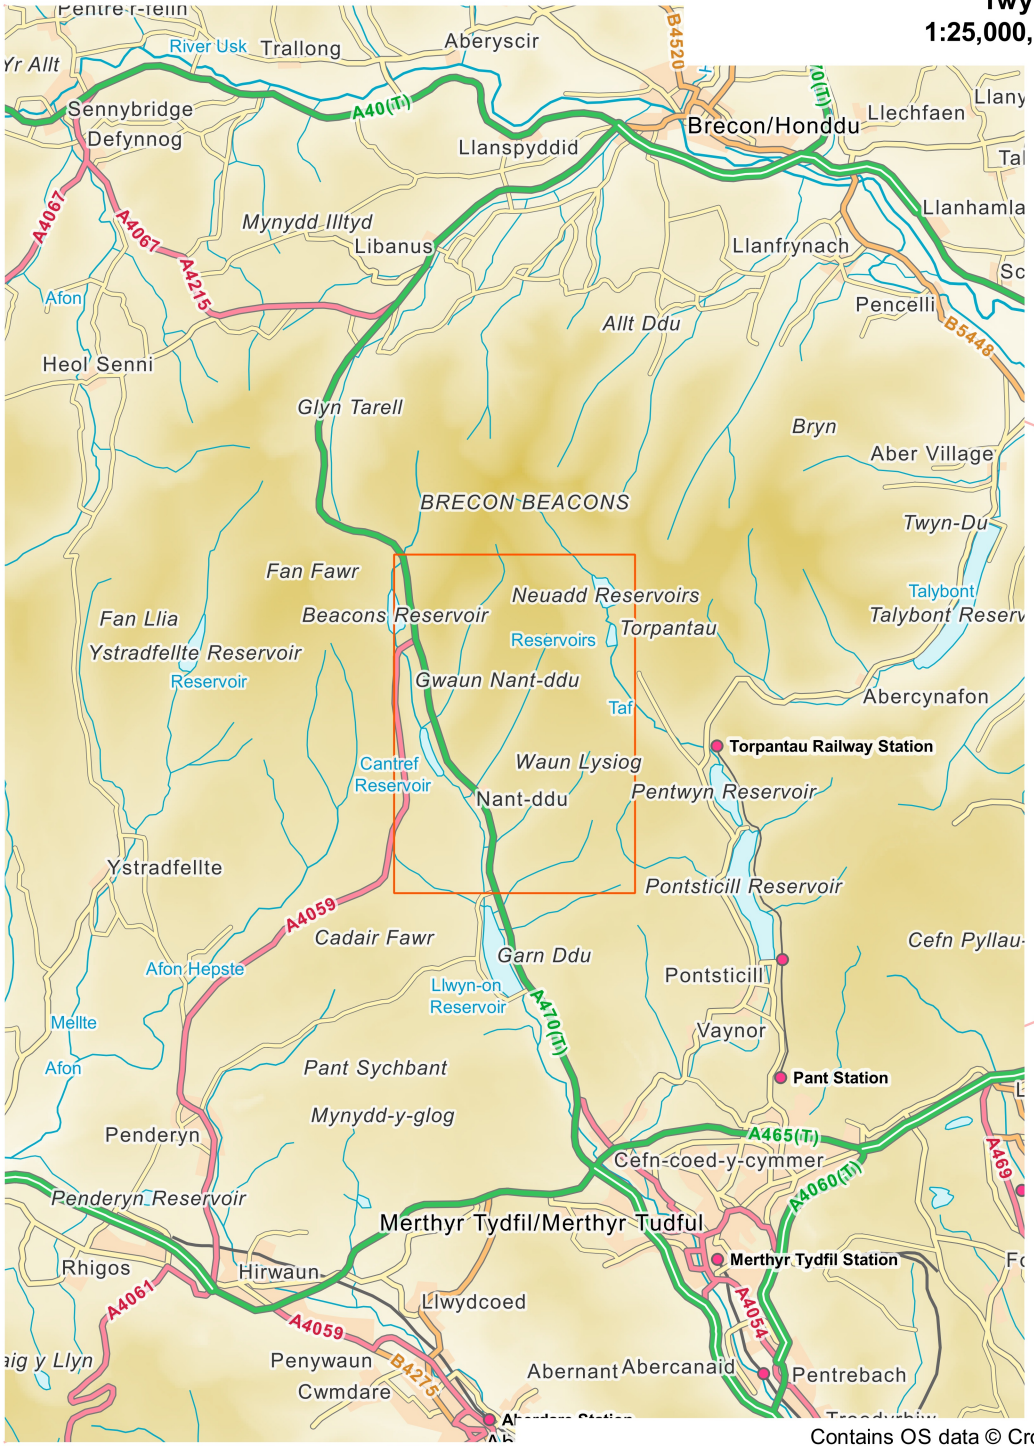

Twyn Mwyalchod 1:25,000, A4 area coverage

Contains OS data © Crown copyright and database right (2020).
Overview mapping only, styling and content not representative of the actual product.