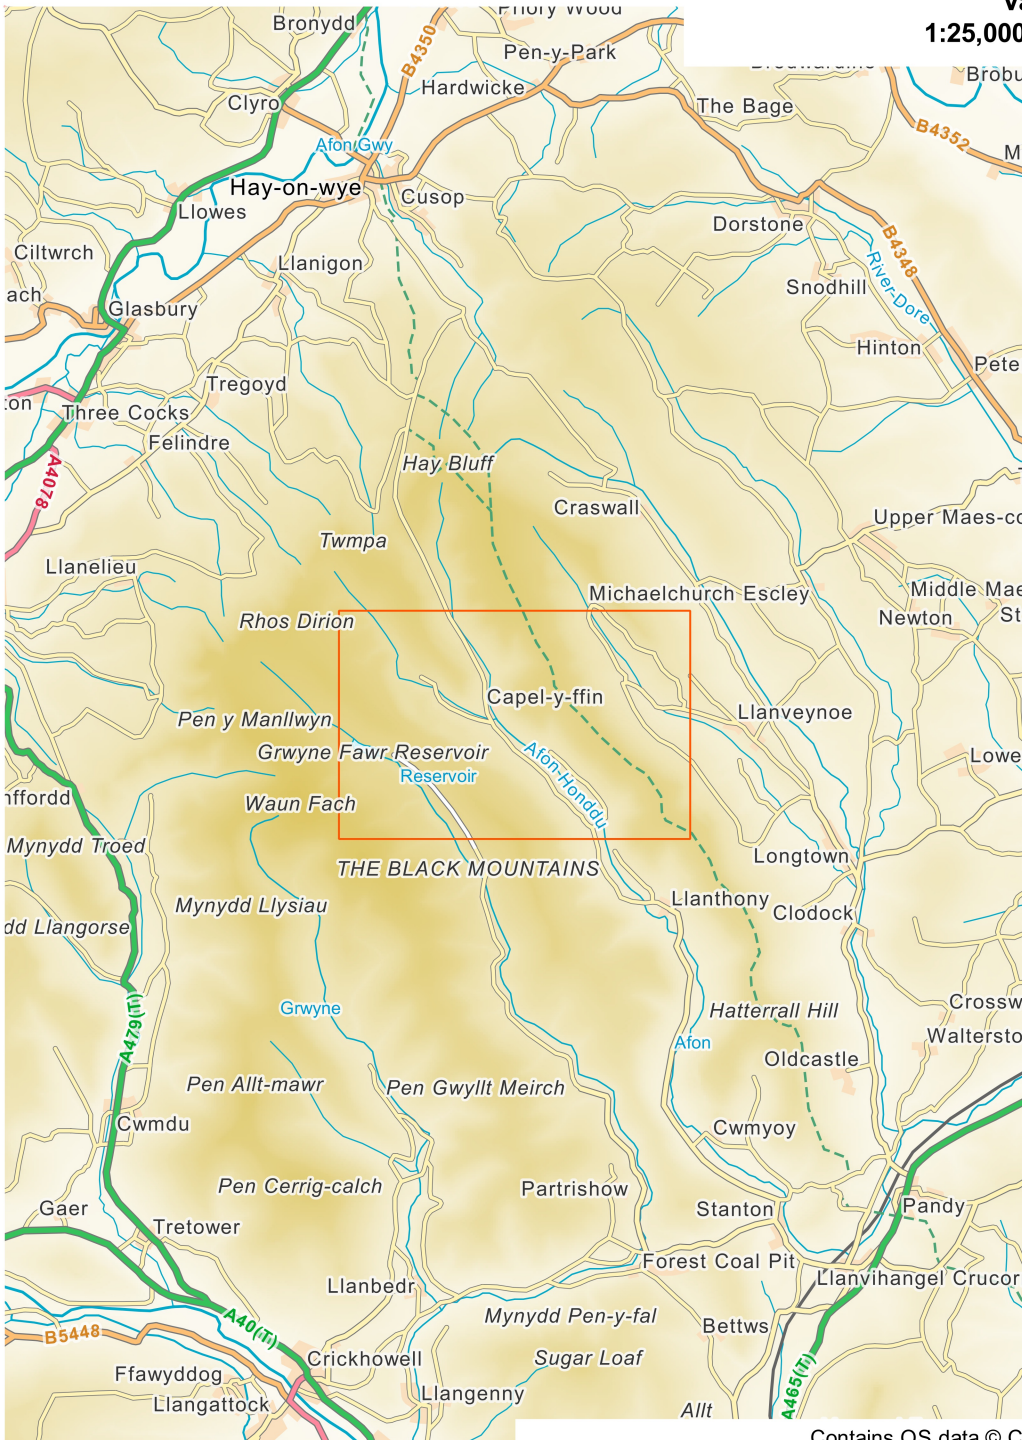

Vale of Ewyas
1:25,000, A4 area coverage

Contains OS data © Crown copyright and database right (2020).
Overview mapping only, styling and content not representative of the actual product.