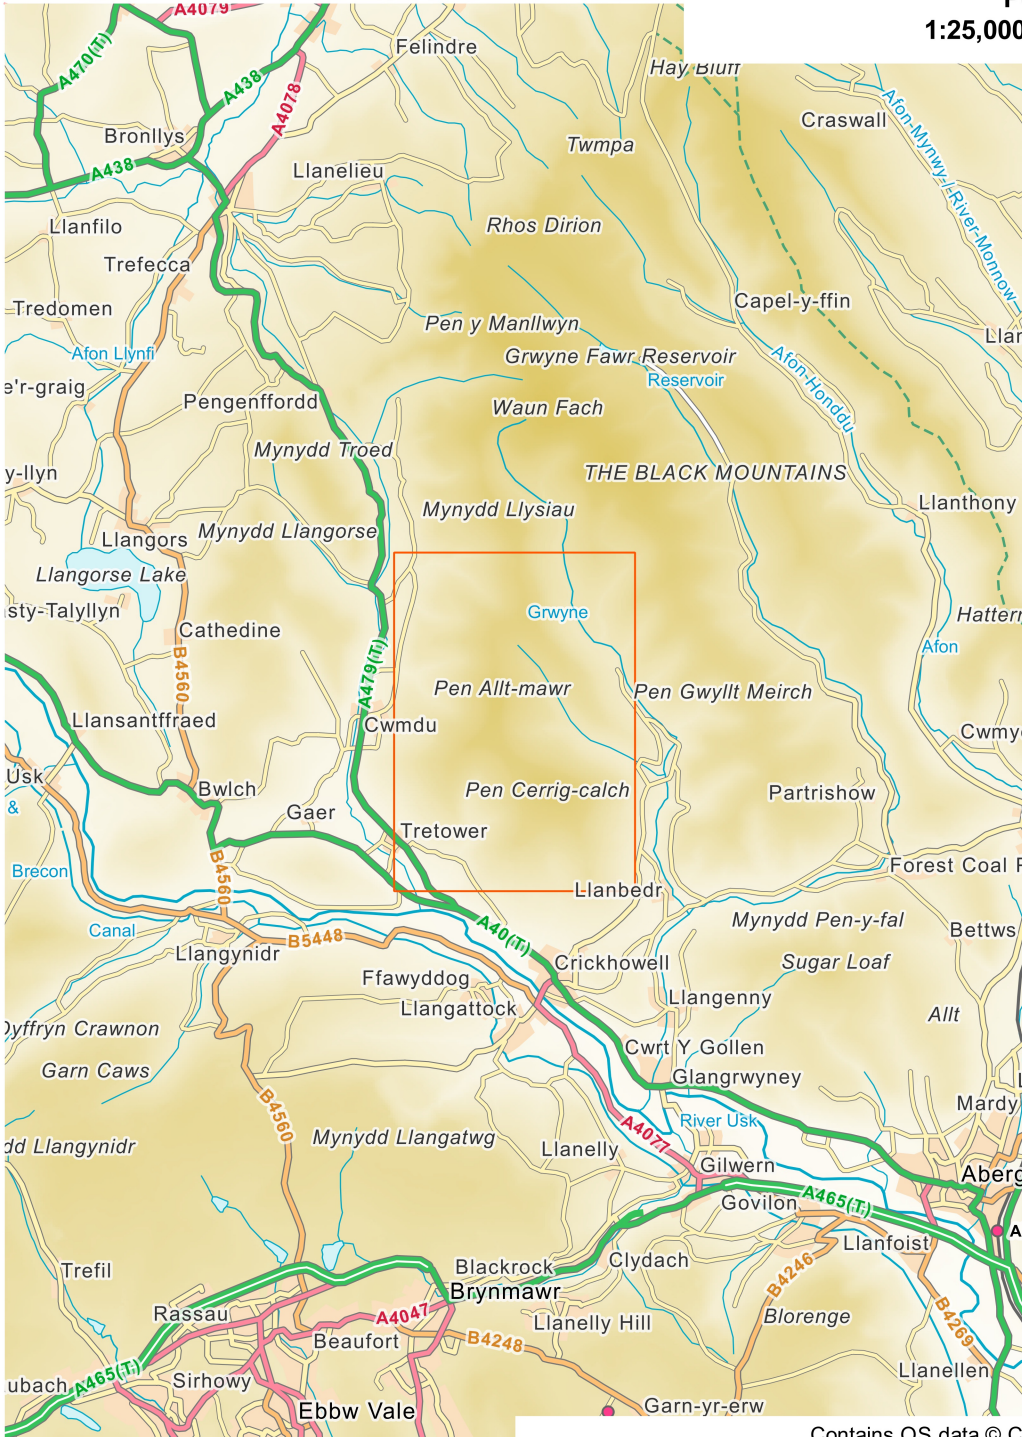

Pen Allt-Mawr
1:25,000, A4 area coverage

Contains OS data © Crown copyright and database right (2020).
Overview mapping only, styling and content not representative of the actual product.