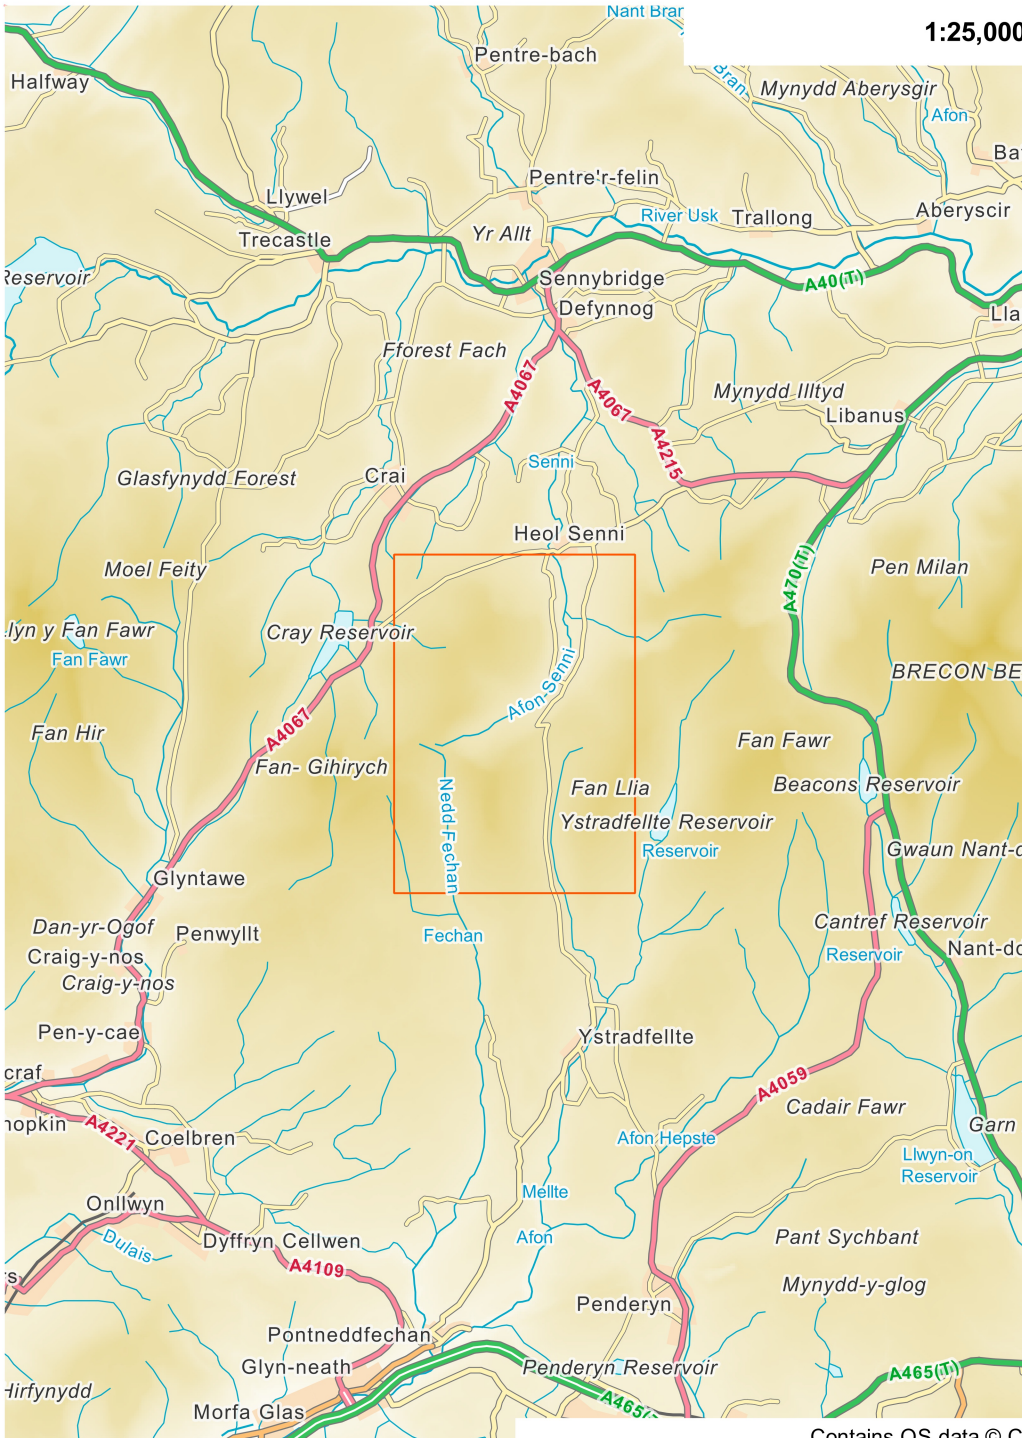

Fan Nedd
1:25,000, A4 area coverage

Contains OS data © Crown copyright and database right (2020).
Overview mapping only, styling and content not representative of the actual product.