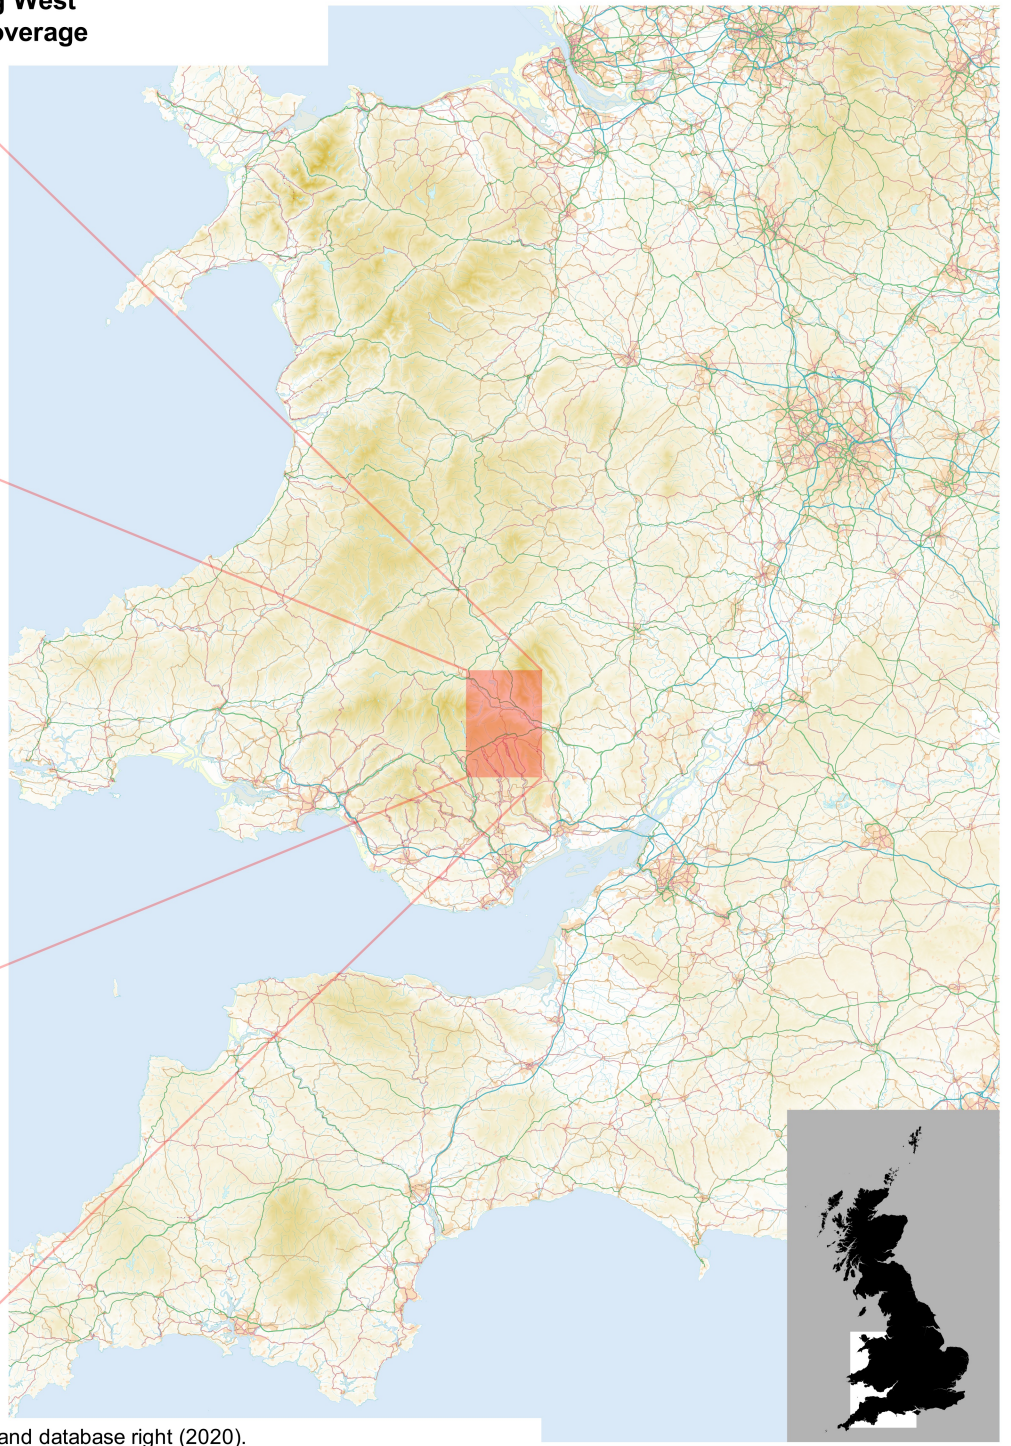

Mynydd Llangatwg West 1:25,000, A4 area coverage

Contains OS data © Crown copyright and database right (2020).
Overview mapping only, styling and content not representative of the actual product.