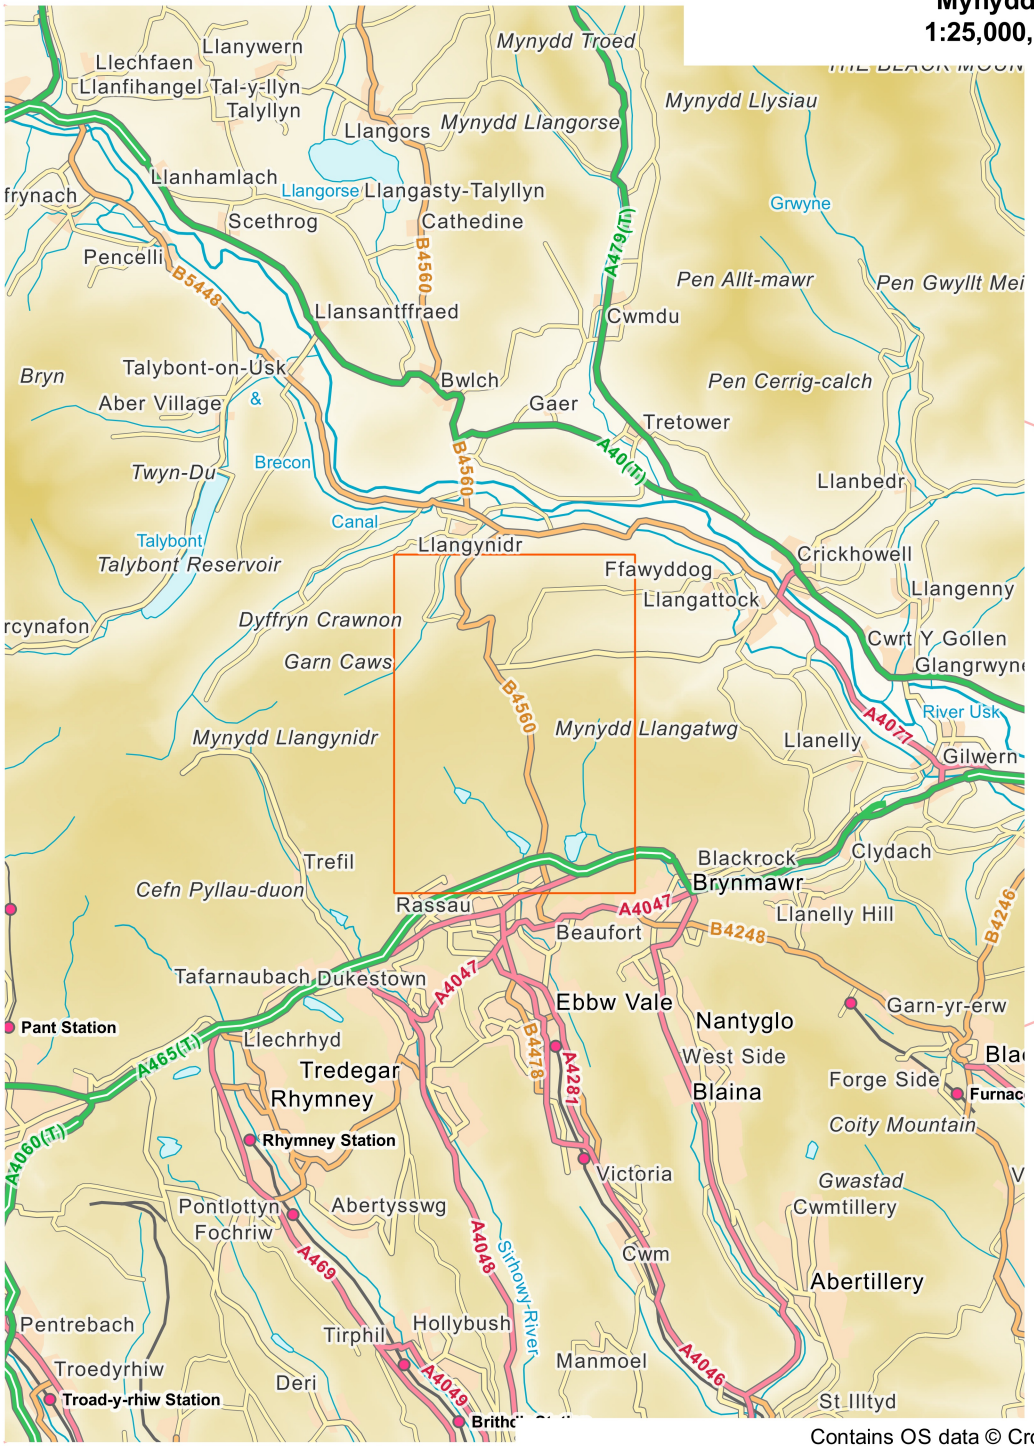

Mynydd Llangatwg West 1:25,000, A4 area coverage

Contains OS data © Crown copyright and database right (2020).
Overview mapping only, styling and content not representative of the actual product.