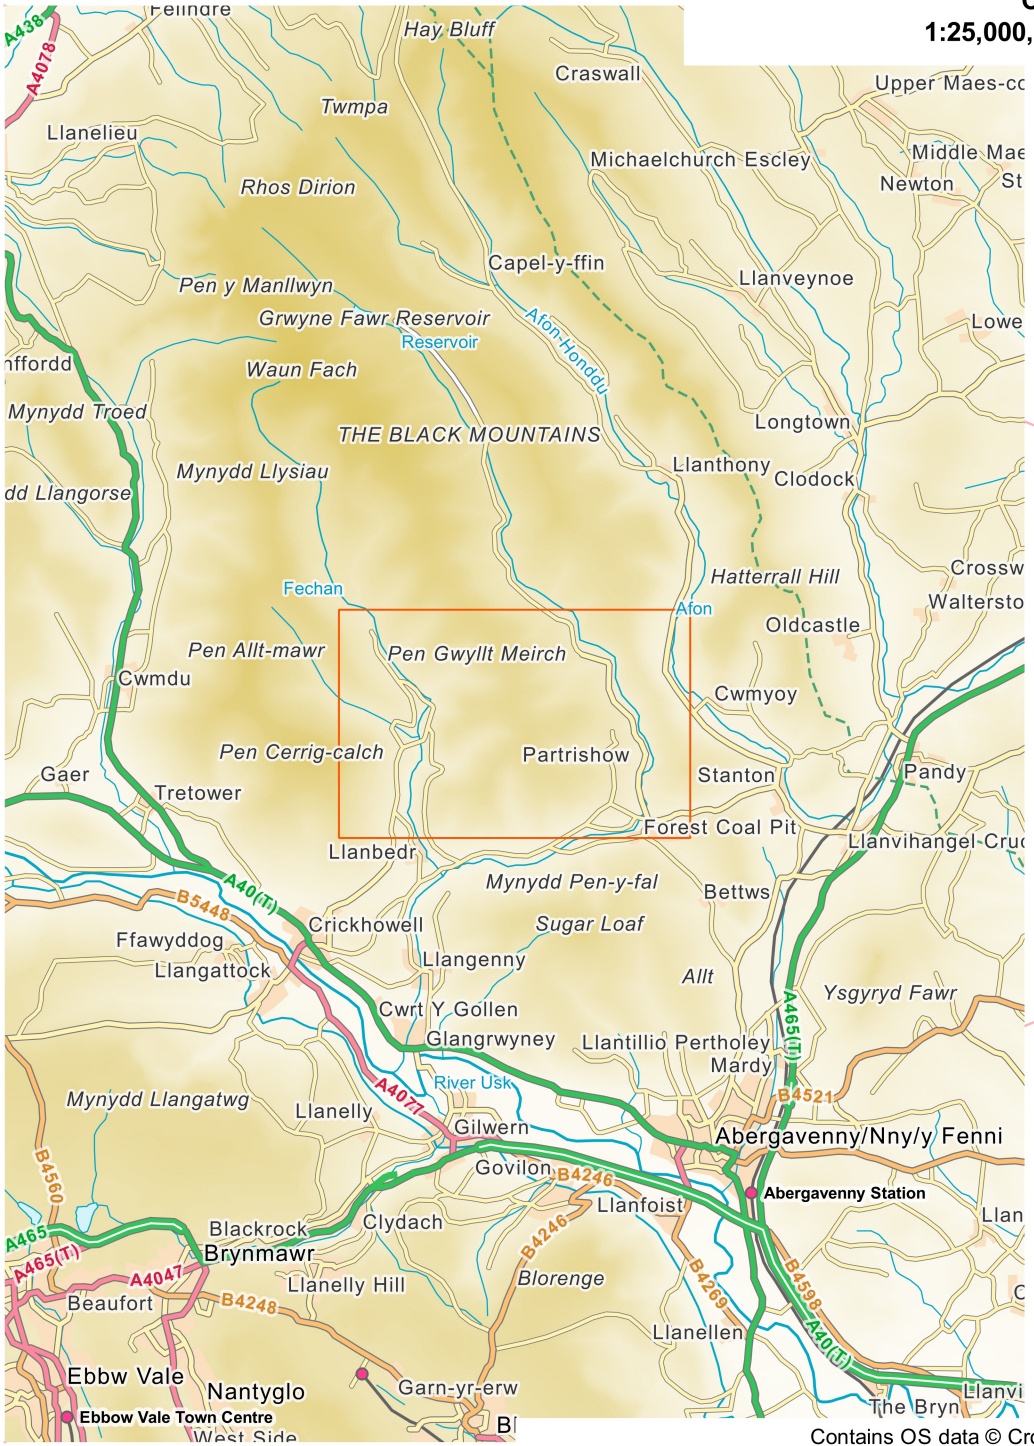

# Crug Mawr 1:25,000, A4 area coverage

Contains OS data © Crown copyright and database right (2020).  
Overview mapping only, styling and content not representative of the actual product.