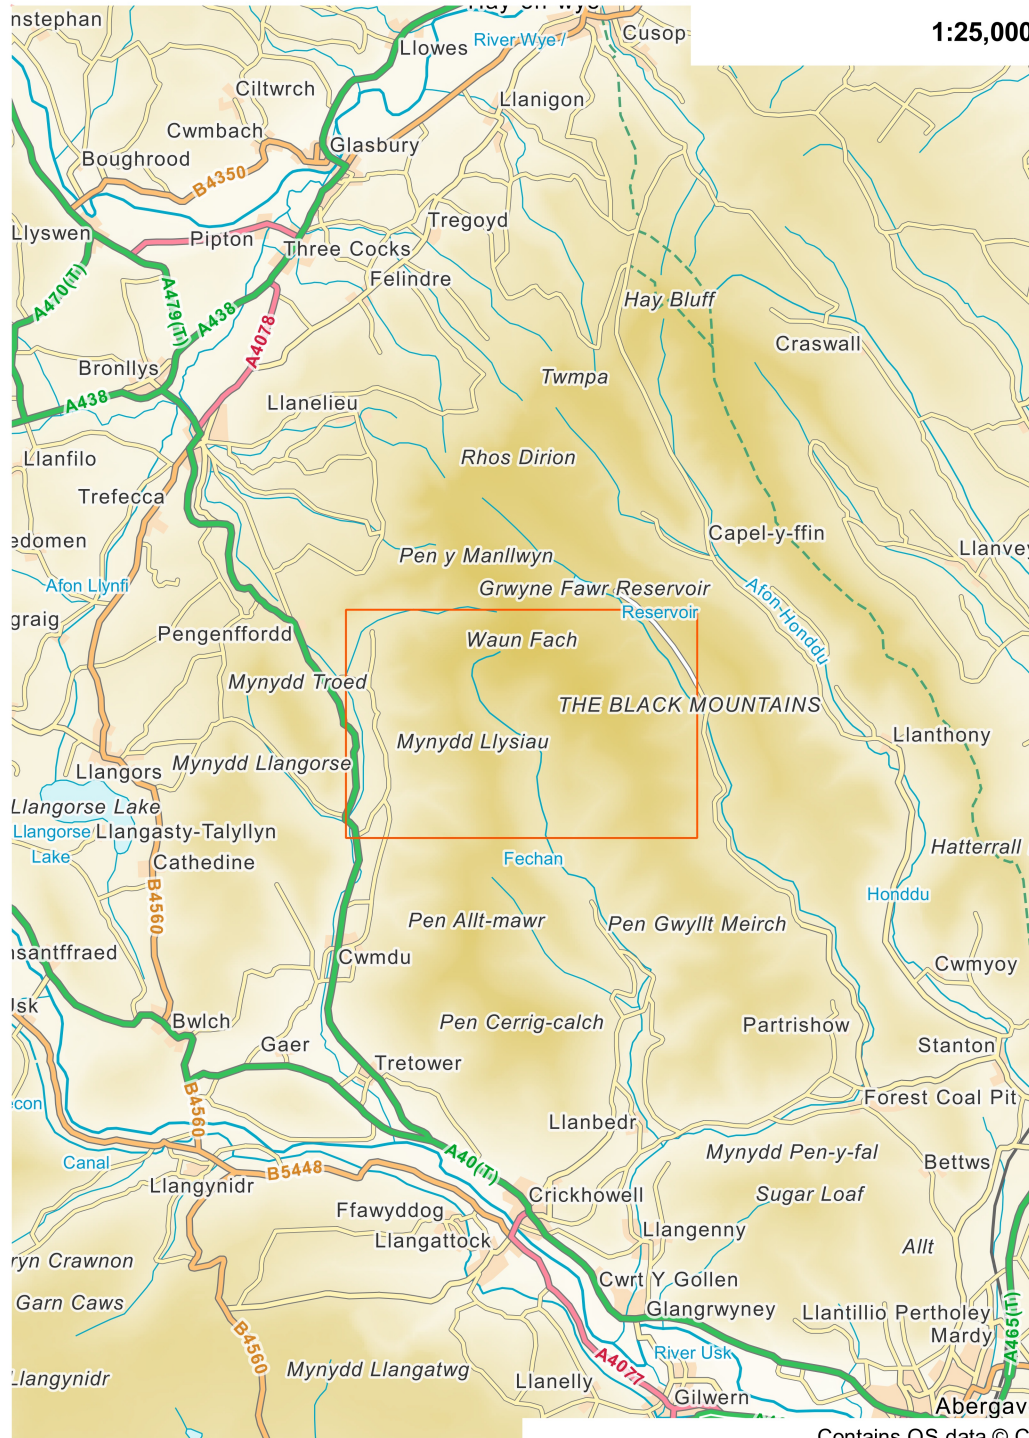

Waun Fach
1:25,000, A4 area coverage

Contains OS data © Crown copyright and database right (2020).
Overview mapping only, styling and content not representative of the actual product.