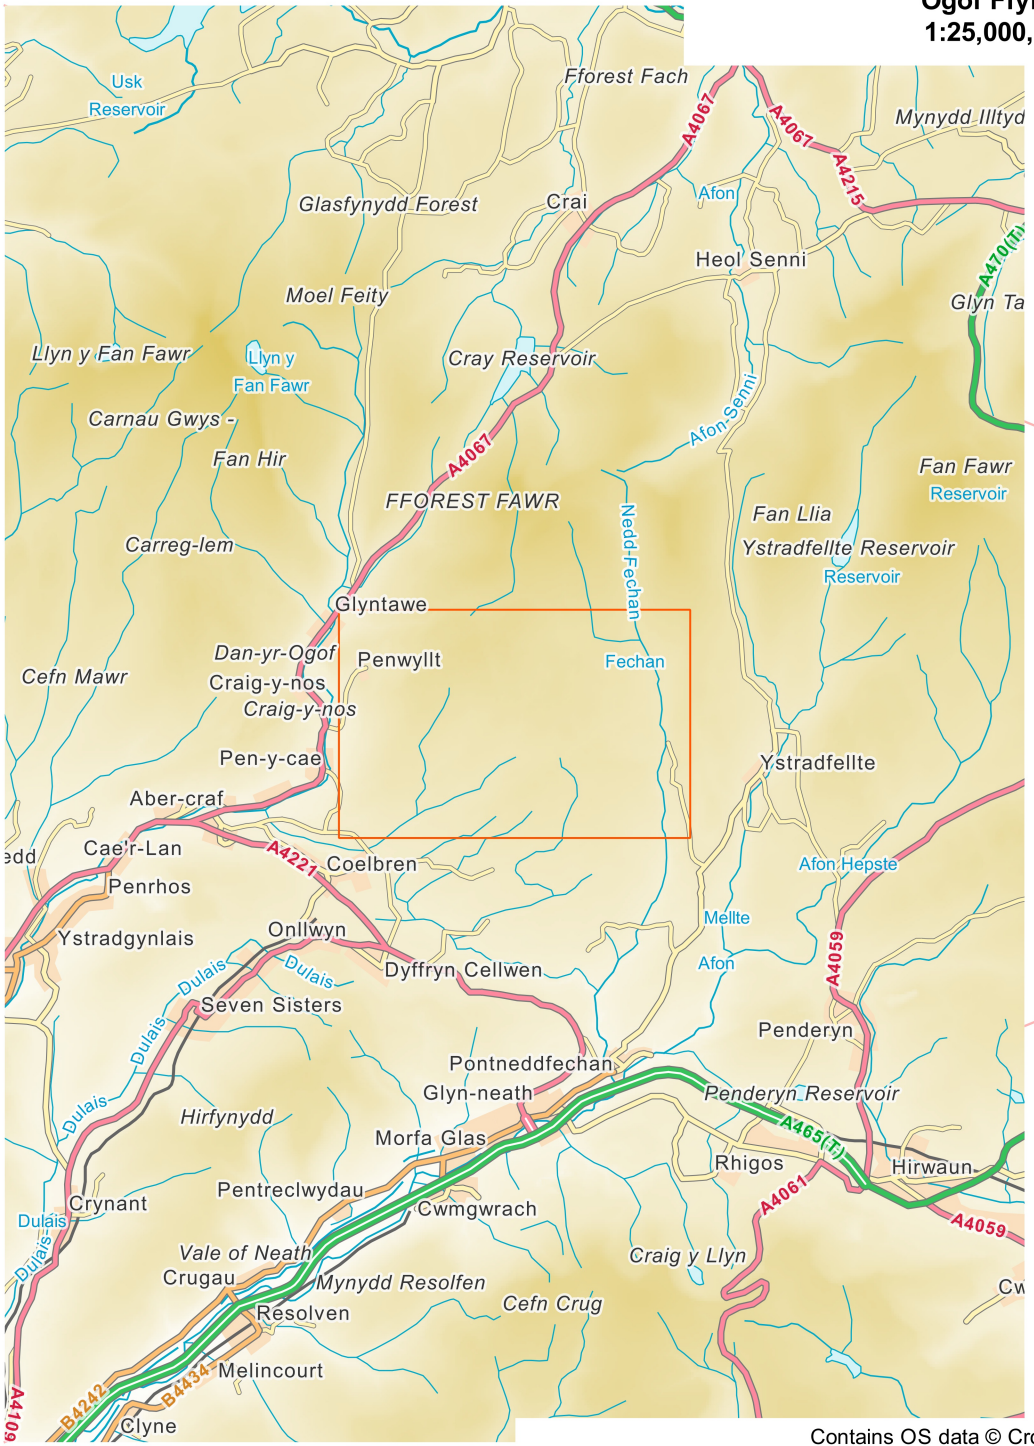

Ogof Ffynnon Ddu Reserve  
1:25,000, A4 area coverage

Contains OS data © Crown copyright and database right (2020).  
Overview mapping only, styling and content not representative of the actual product.