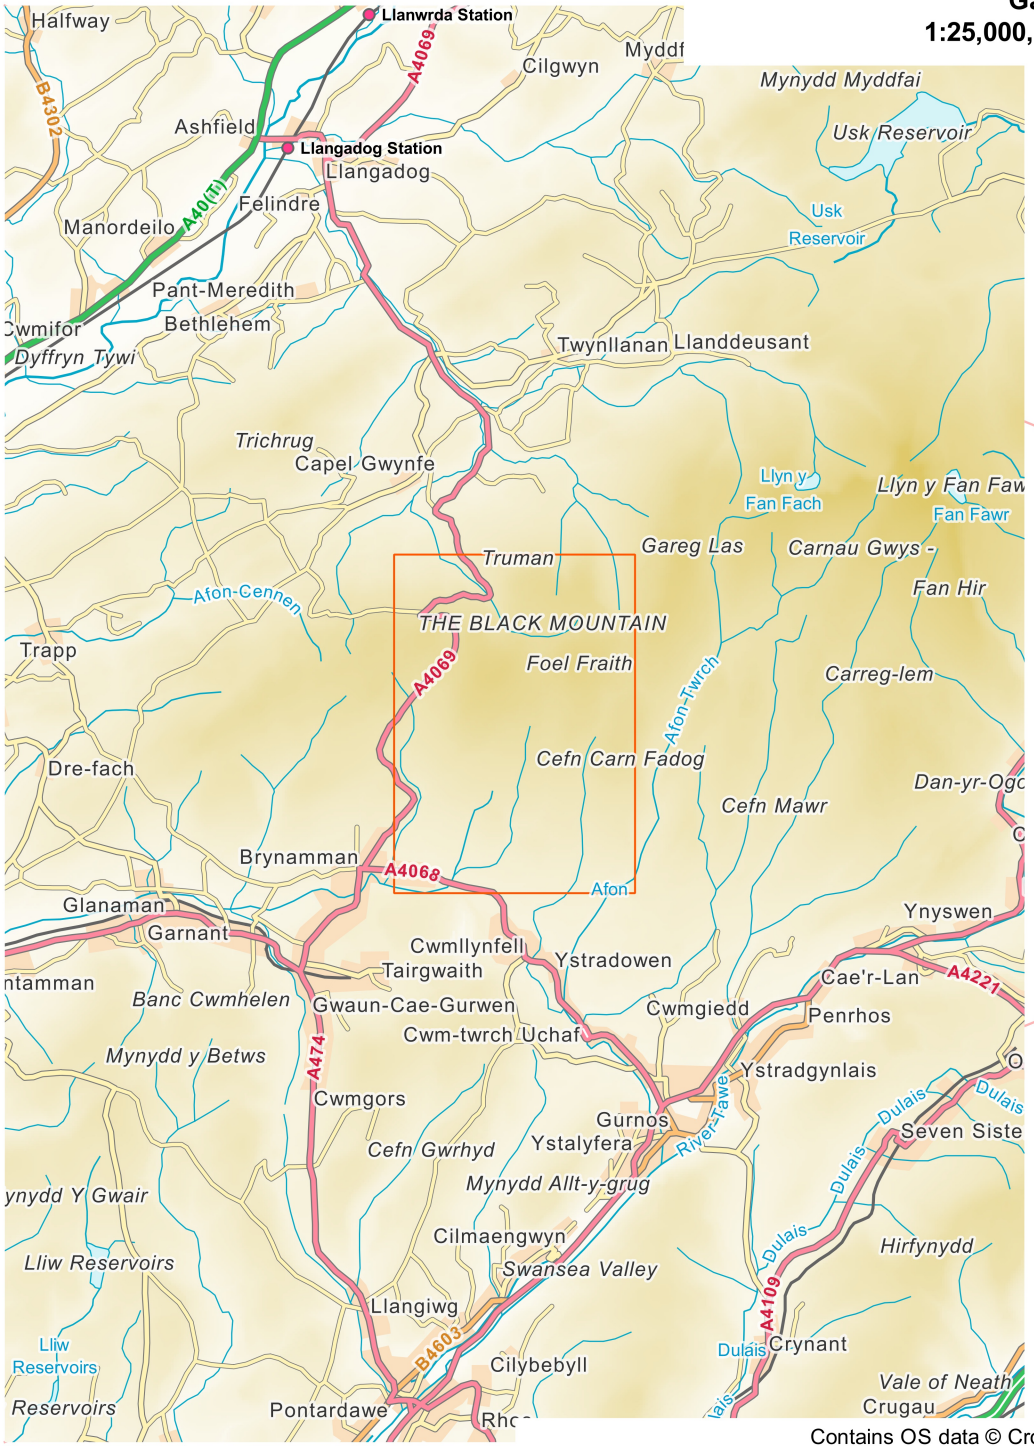

Garreg Lwyd 1:25,000, A4 area coverage

Contains OS data © Crown copyright and database right (2020).
Overview mapping only, styling and content not representative of the actual product.