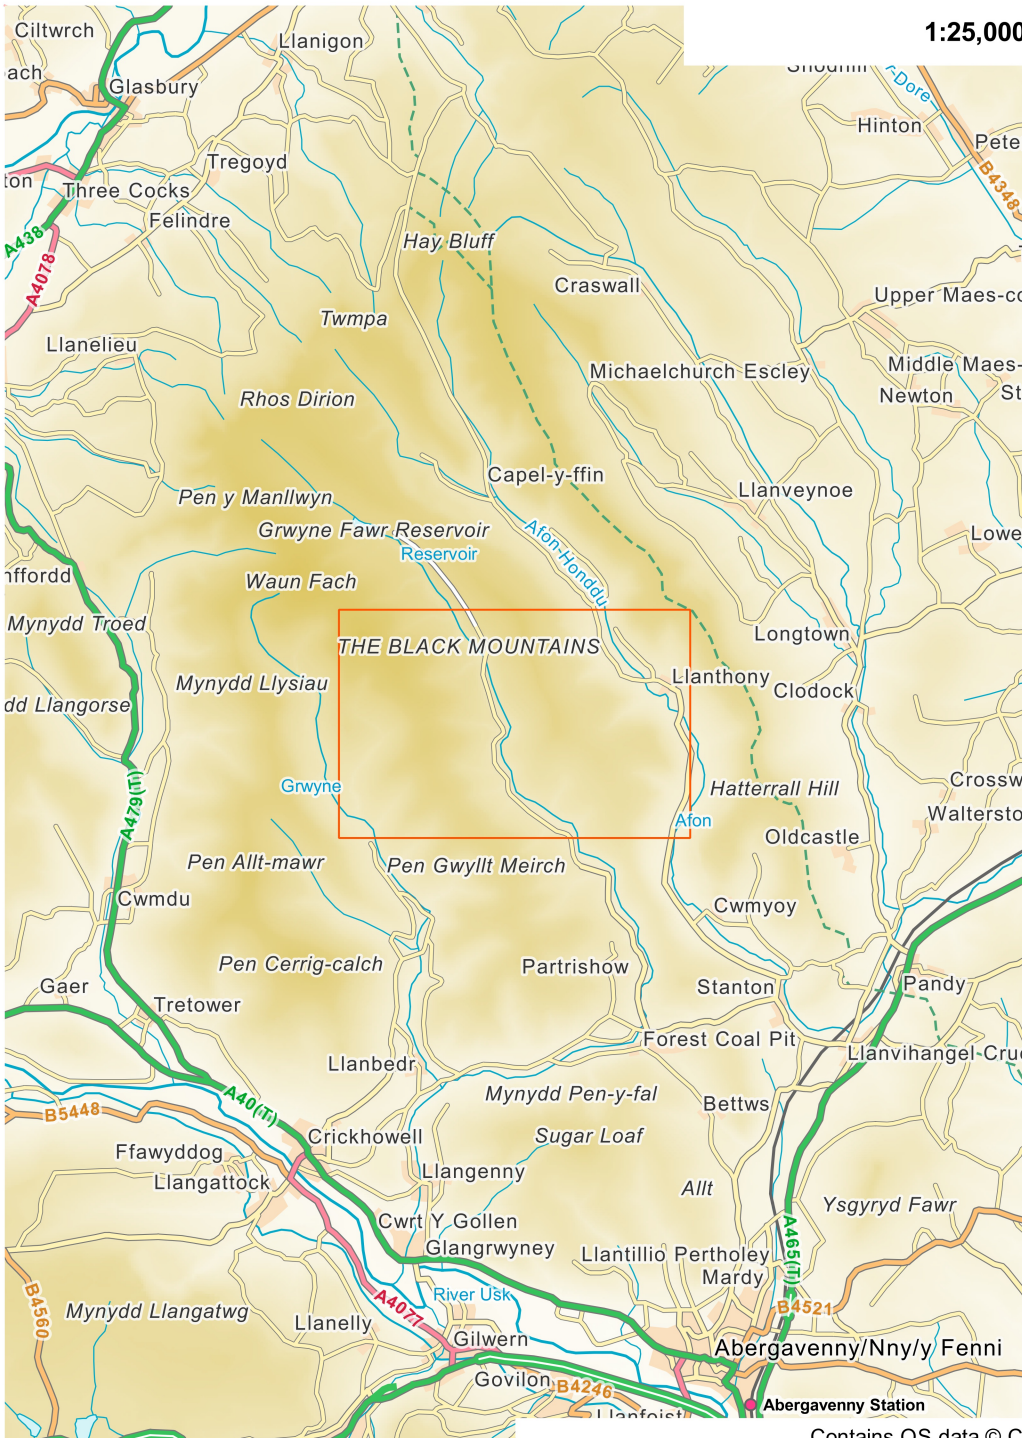

Bal Mawr
1:25,000, A4 area coverage

Contains OS data © Crown copyright and database right (2020).
Overview mapping only, styling and content not representative of the actual product.