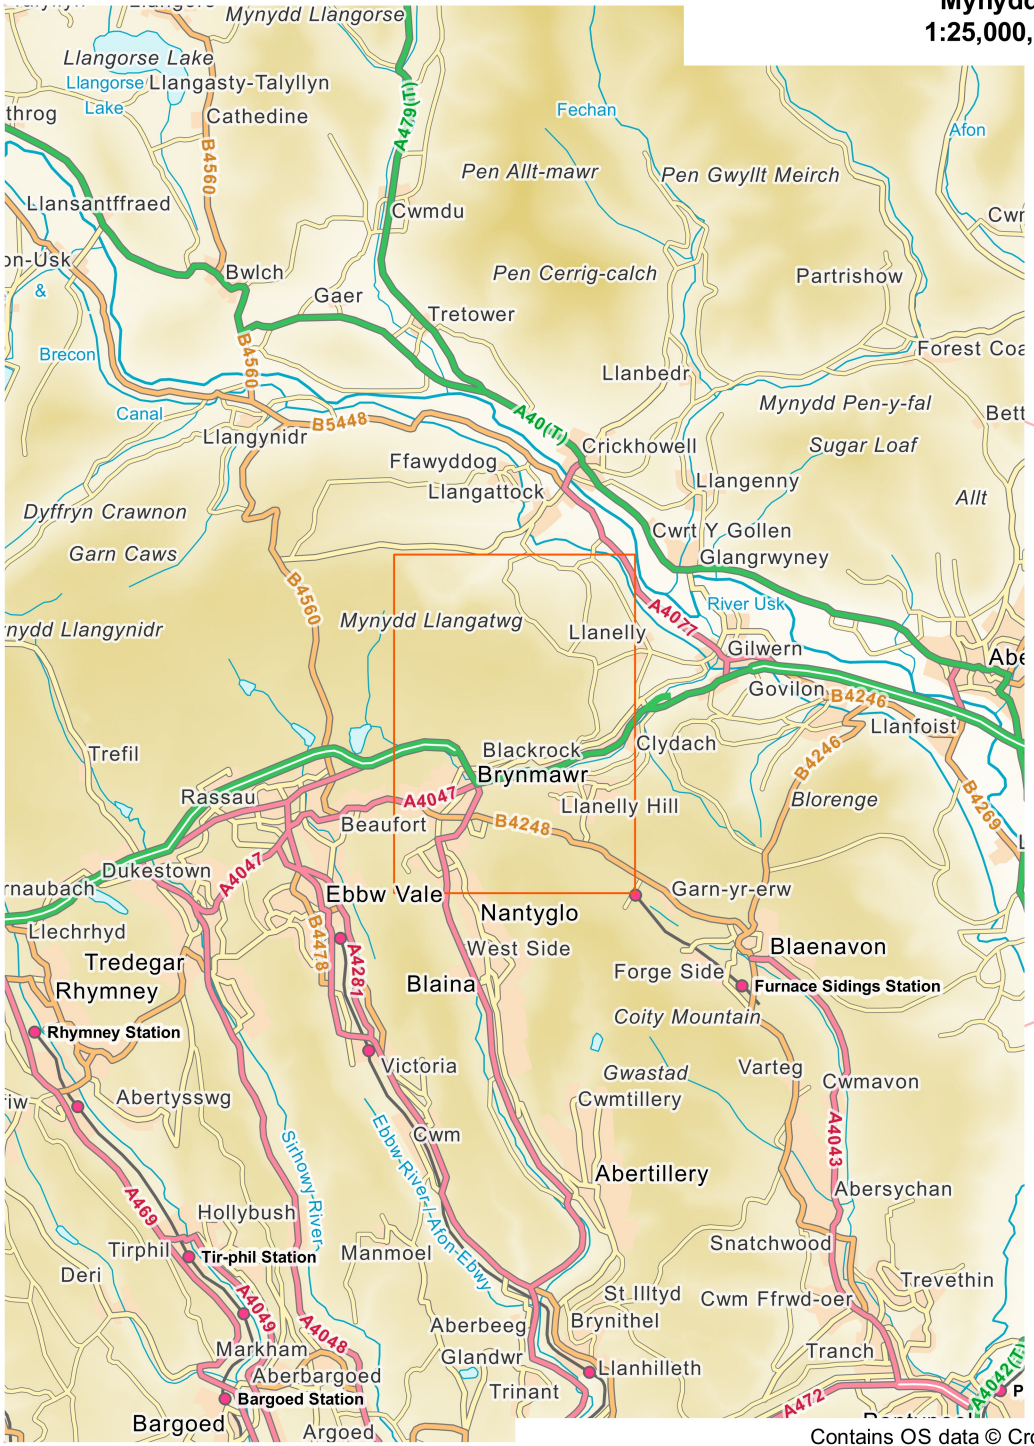

Mynydd Llangatwg East 1:25,000, A4 area coverage

Contains OS data © Crown copyright and database right (2020).
Overview mapping only, styling and content not representative of the actual product.