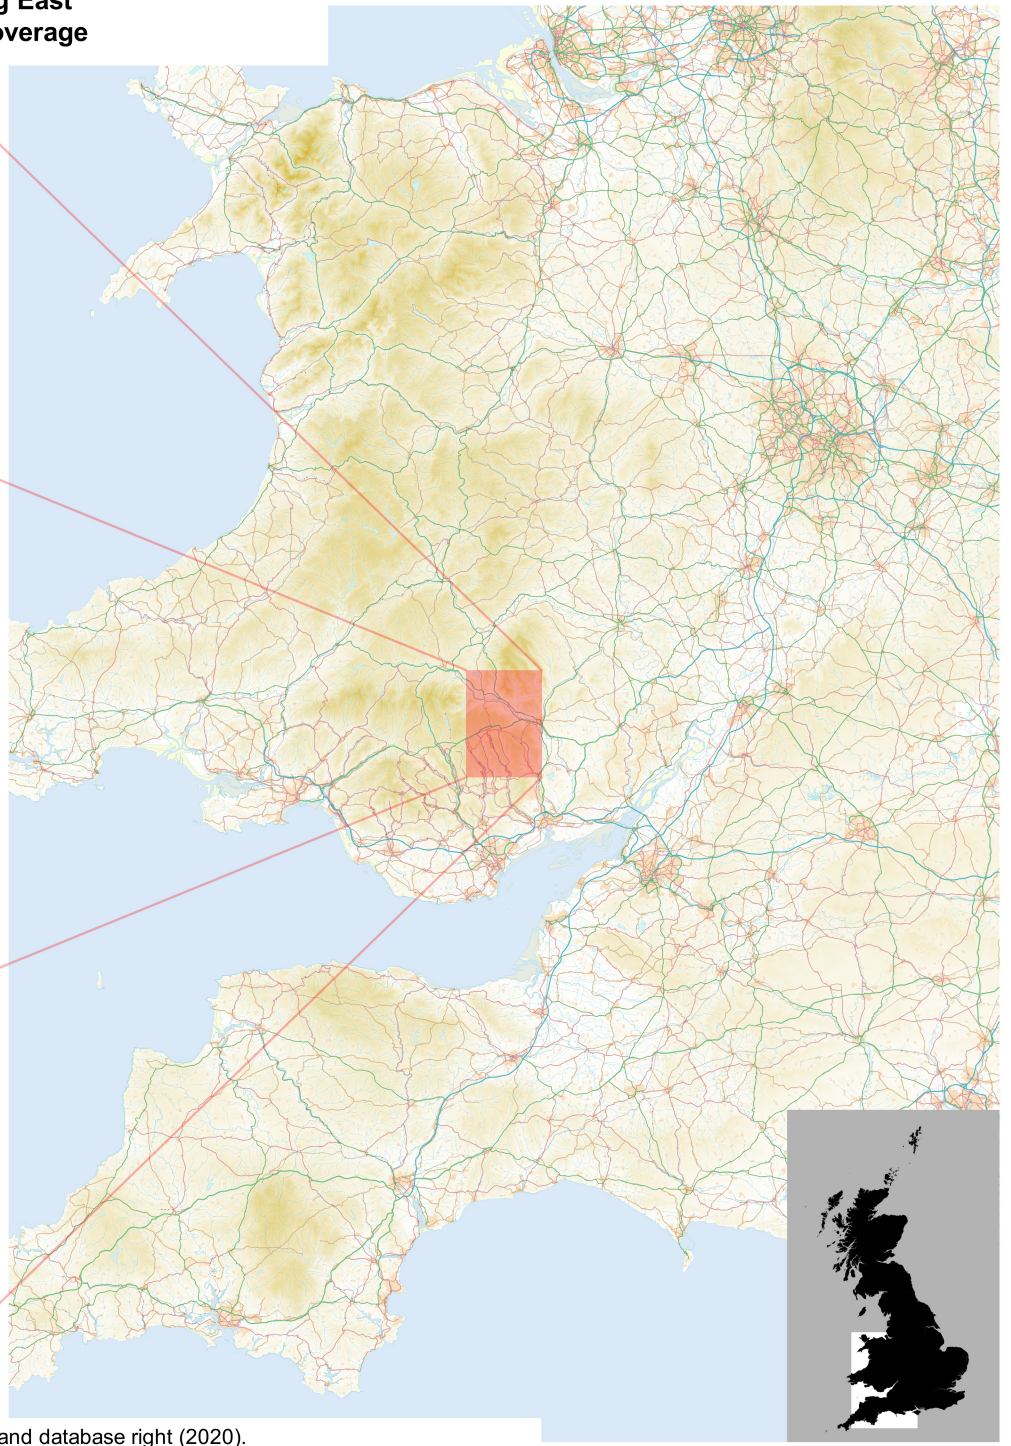

Mynydd Llangatwg East 1:25,000, A4 area coverage

Contains OS data © Crown copyright and database right (2020).
Overview mapping only, styling and content not representative of the actual product.