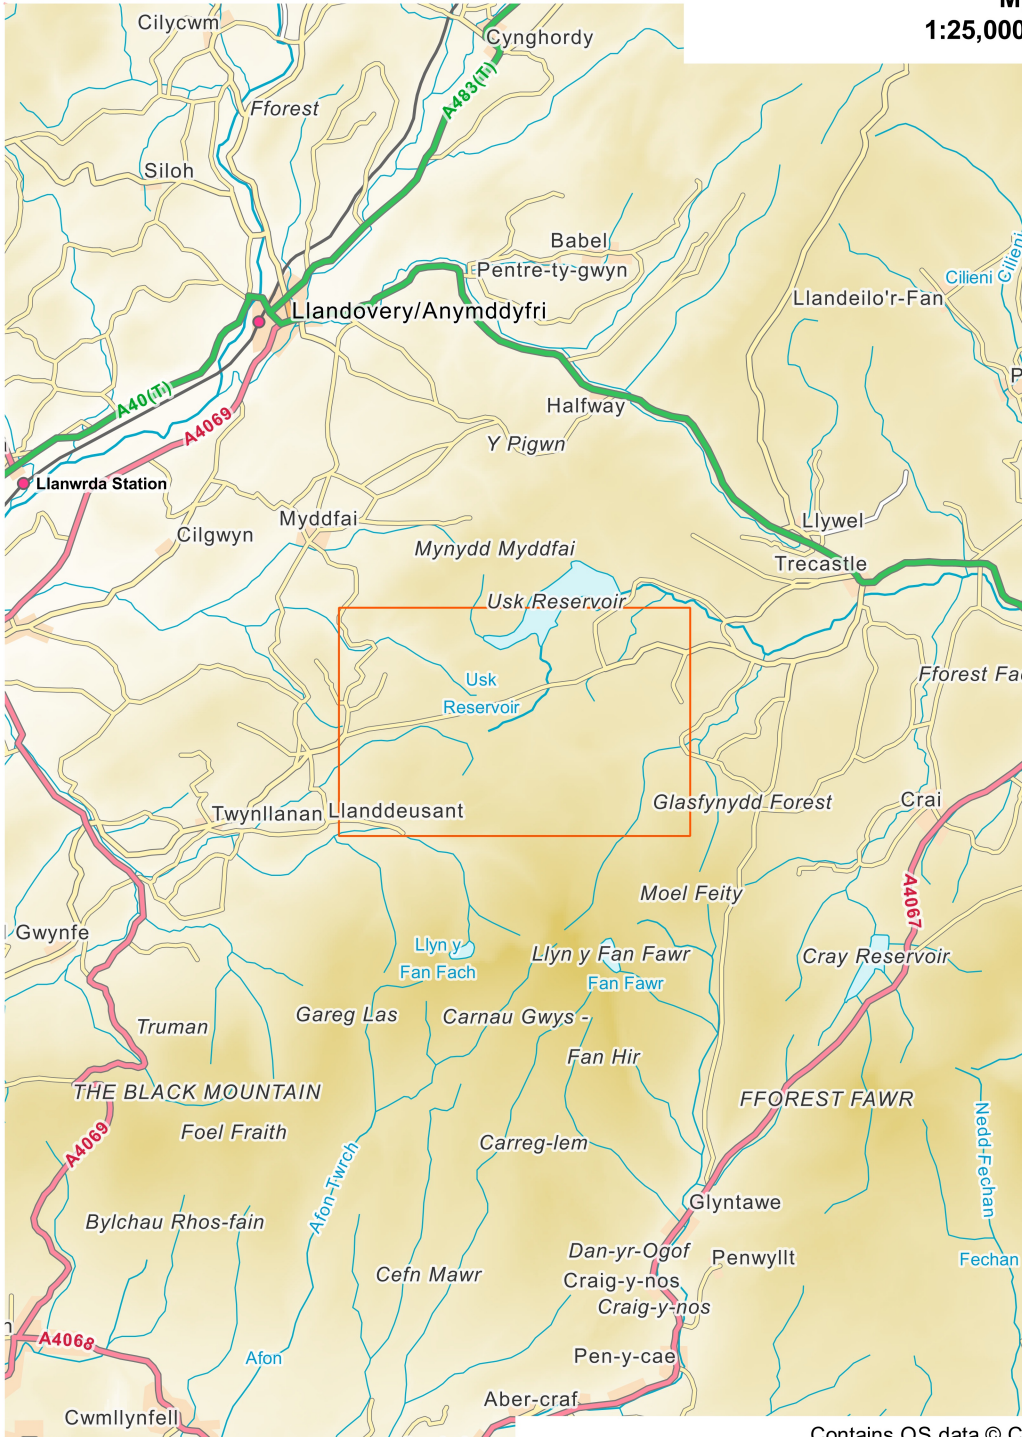

Mynydd y Llan
1:25,000, A4 area coverage

Contains OS data © Crown copyright and database right (2020).
Overview mapping only, styling and content not representative of the actual product.