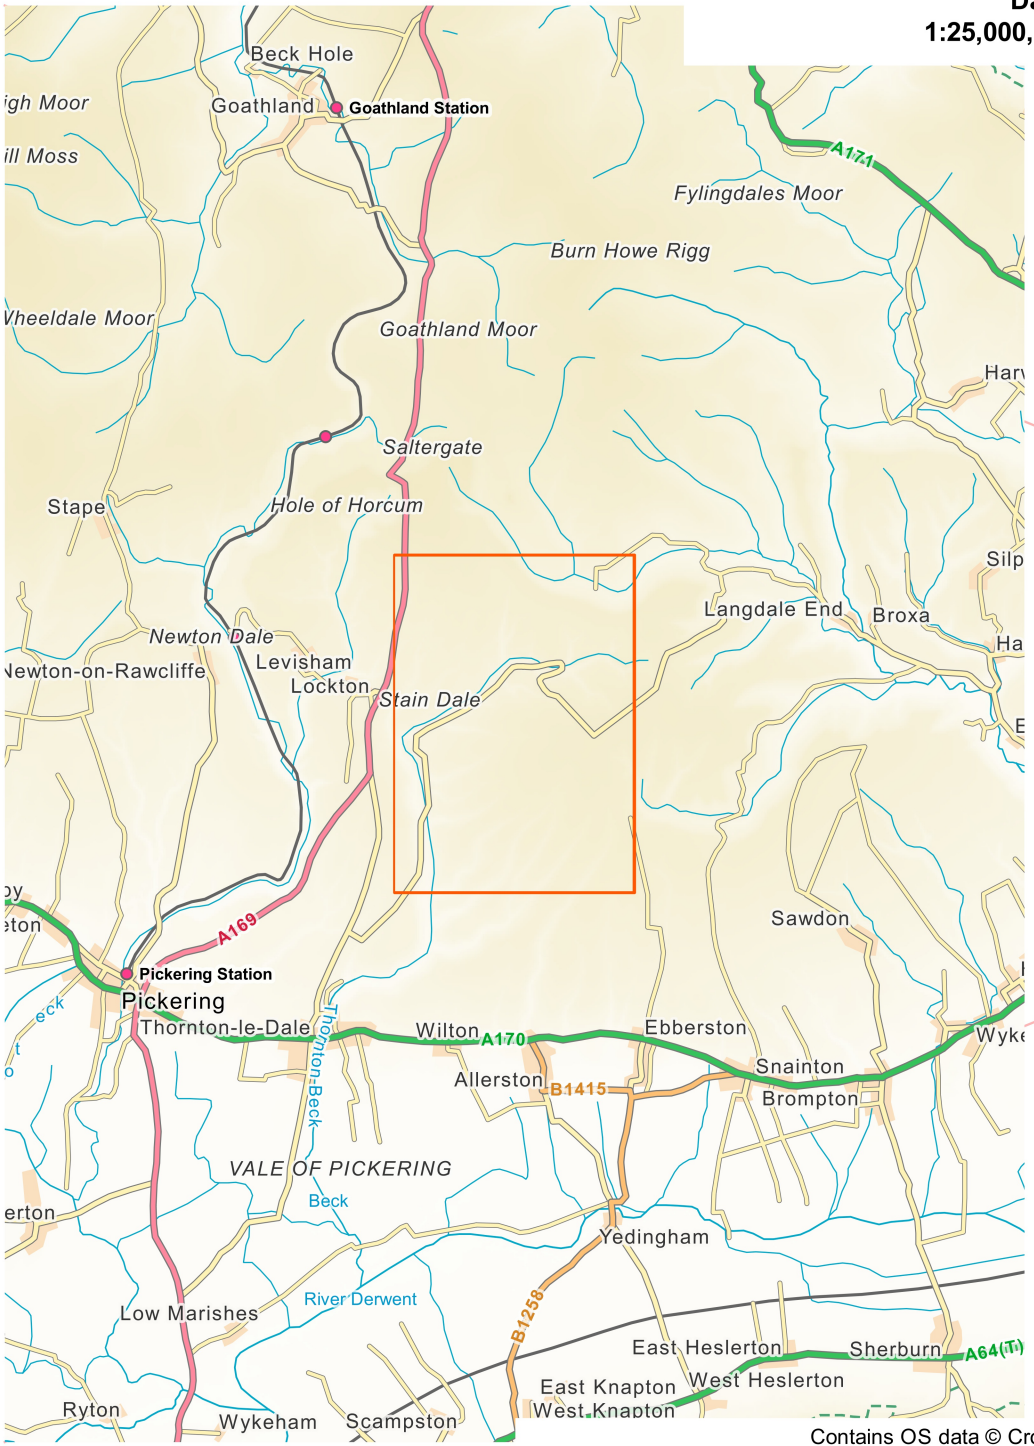

Dalby Forest
1:25,000, A4 area coverage

Contains OS data © Crown copyright and database right (2020).
Overview mapping only, styling and content not representative of the actual product.