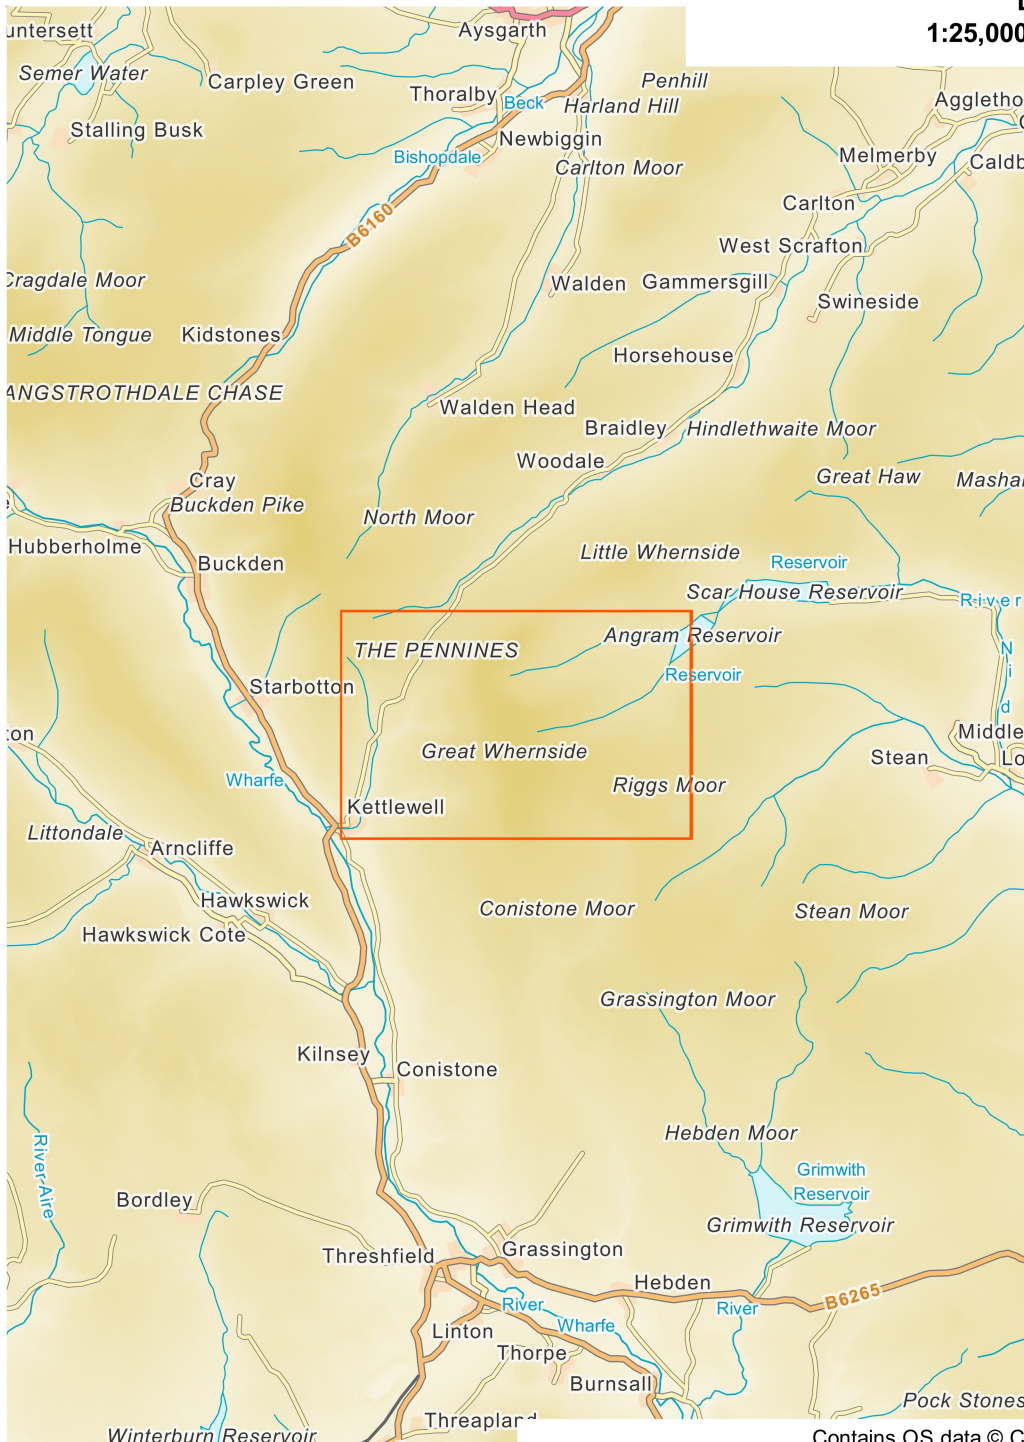

Lodge Moor
1:25,000, A4 area coverage

Contains OS data © Crown copyright and database right (2020).
Overview mapping only, styling and content not representative of the actual product.