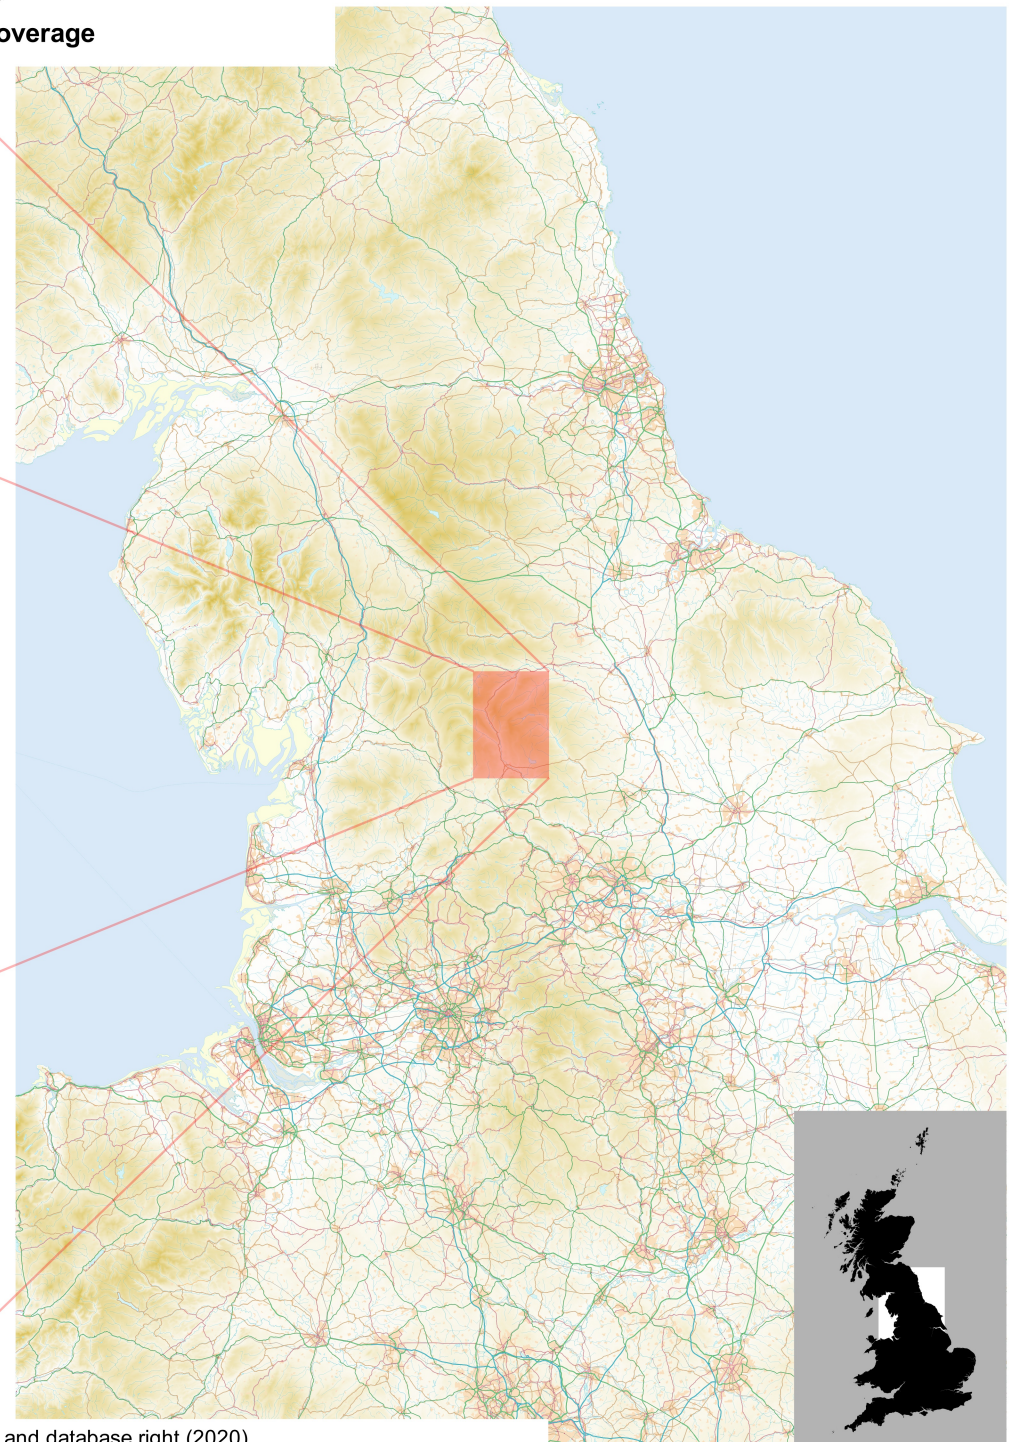

Lodge Moor
1:25,000, A4 area coverage

Contains OS data © Crown copyright and database right (2020).
Overview mapping only, styling and content not representative of the actual product.