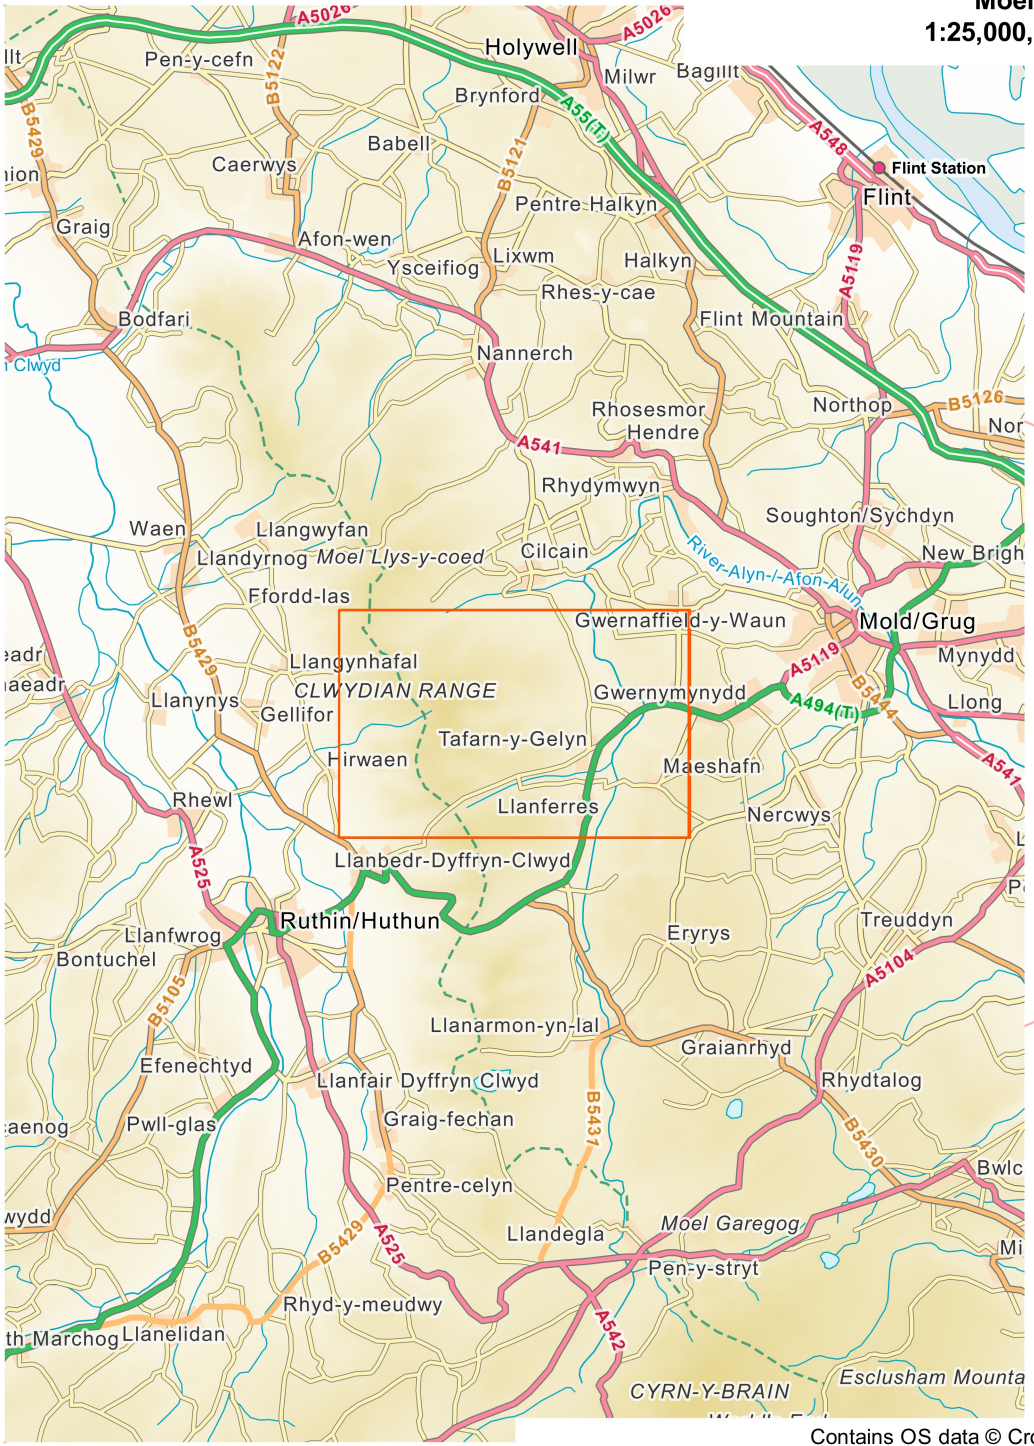

Moel Famau South
1:25,000, A4 area coverage

Contains OS data © Crown copyright and database right (2020).
Overview mapping only, styling and content not representative of the actual product.