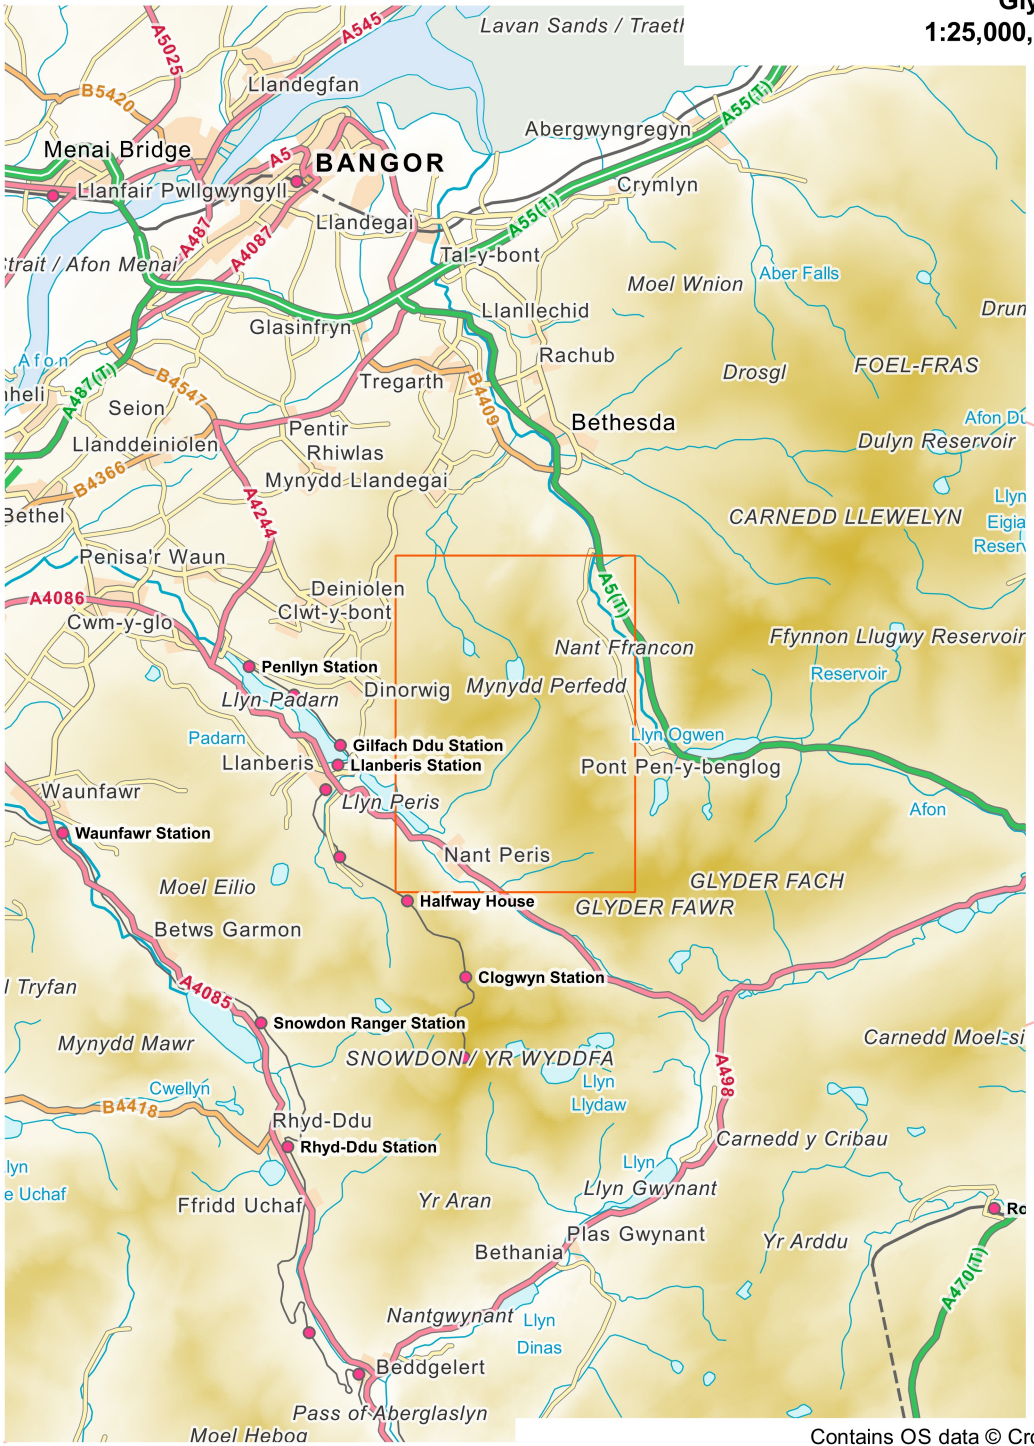

# Glyderau West 1:25,000, A4 area coverage

Contains OS data © Crown copyright and database right (2020).  
Overview mapping only, styling and content not representative of the actual product.