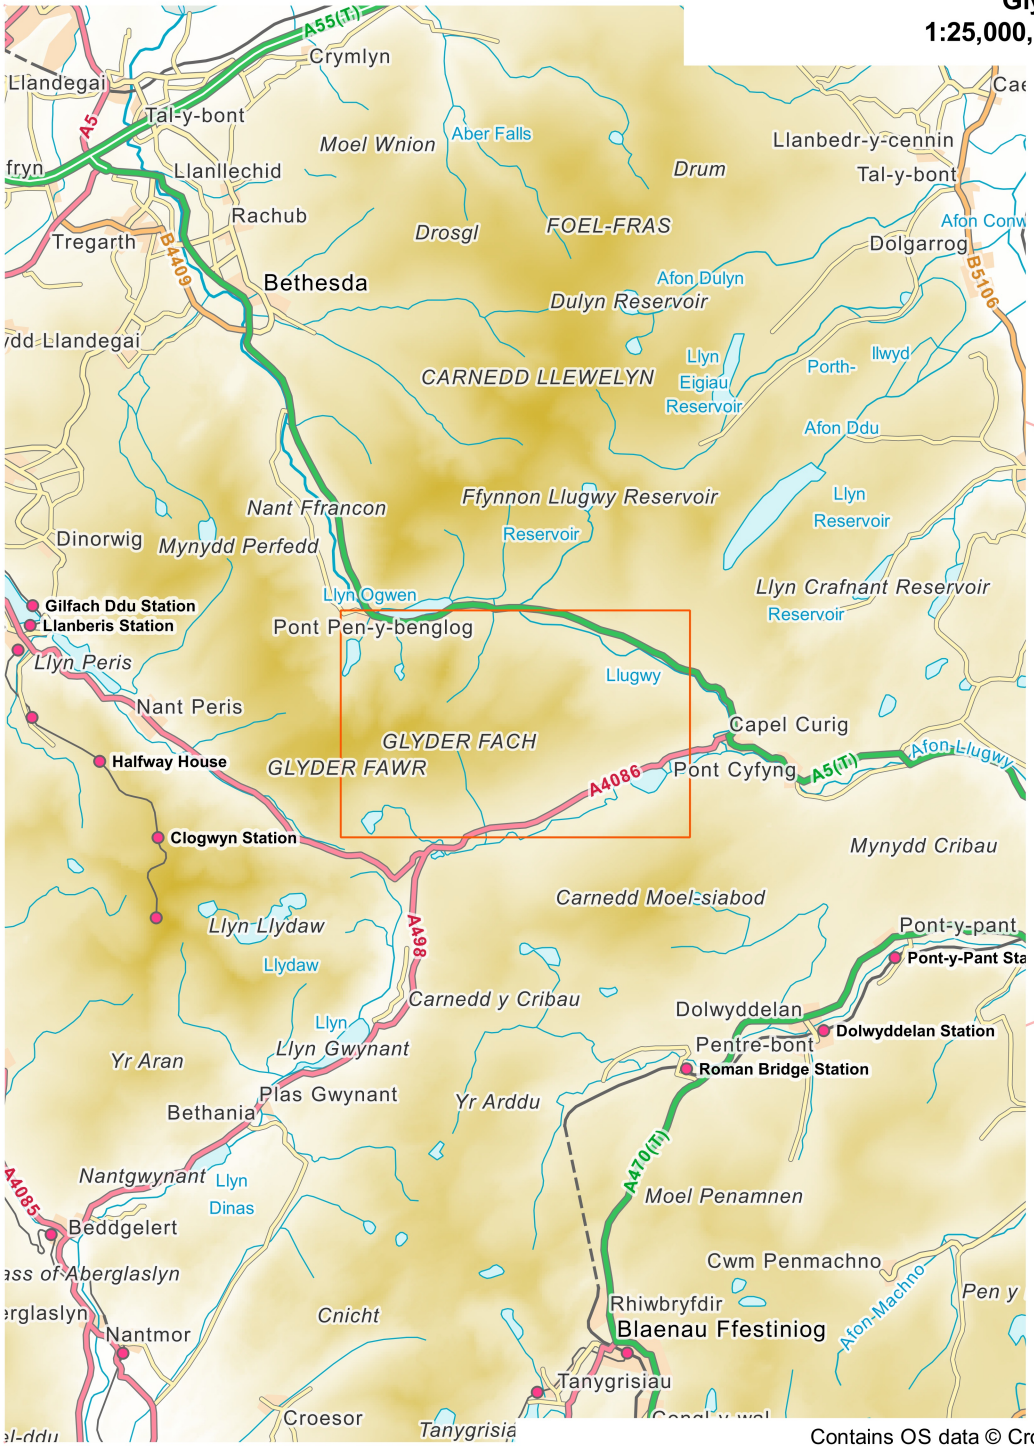

Glyderau East
1:25,000, A4 area coverage

Contains OS data © Crown copyright and database right (2020).
Overview mapping only, styling and content not representative of the actual product.