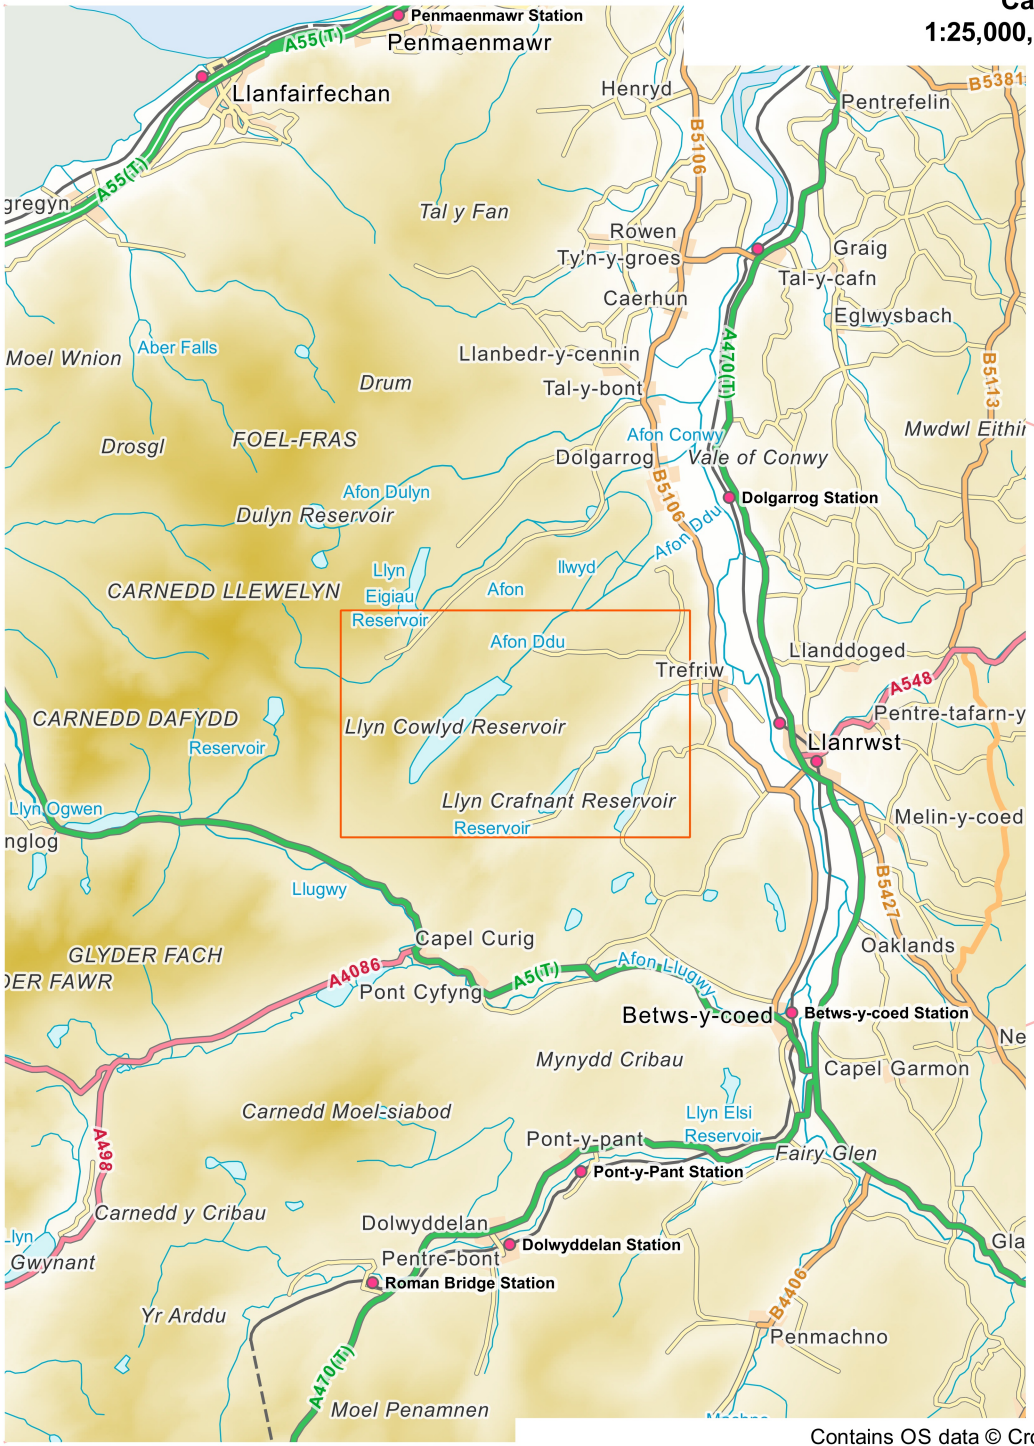

**Carneddau SE**  
**1:25,000, A4 area coverage**

Contains OS data © Crown copyright and database right (2020).  
Overview mapping only, styling and content not representative of the actual product.