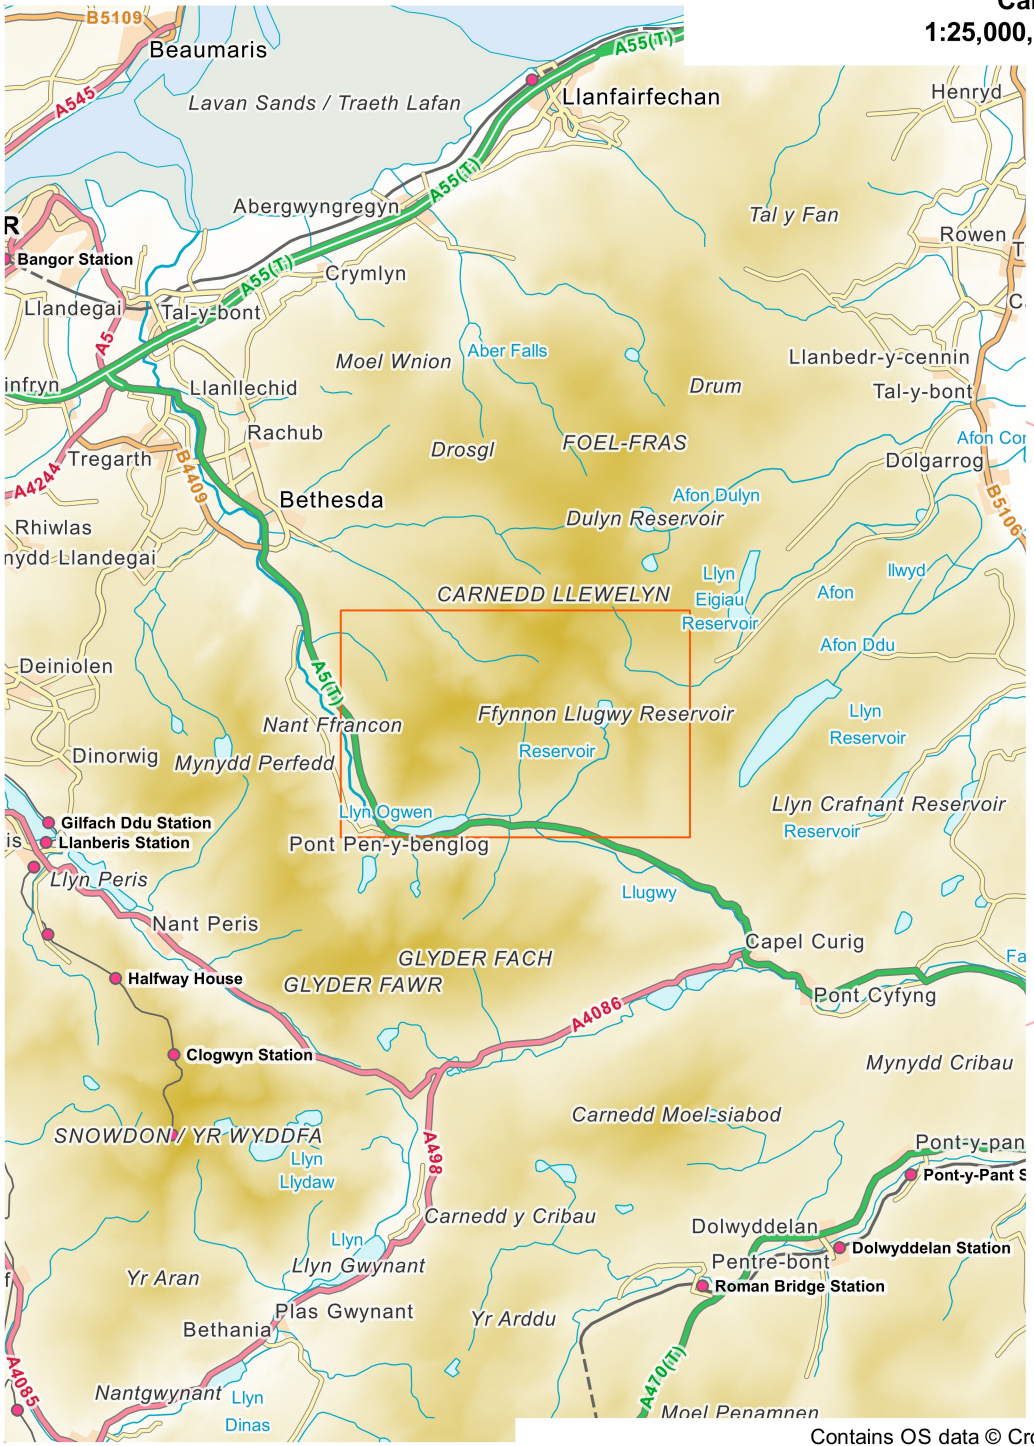

Carneddau SW
1:25,000, A4 area coverage

Contains OS data © Crown copyright and database right (2020).
Overview mapping only, styling and content not representative of the actual product.