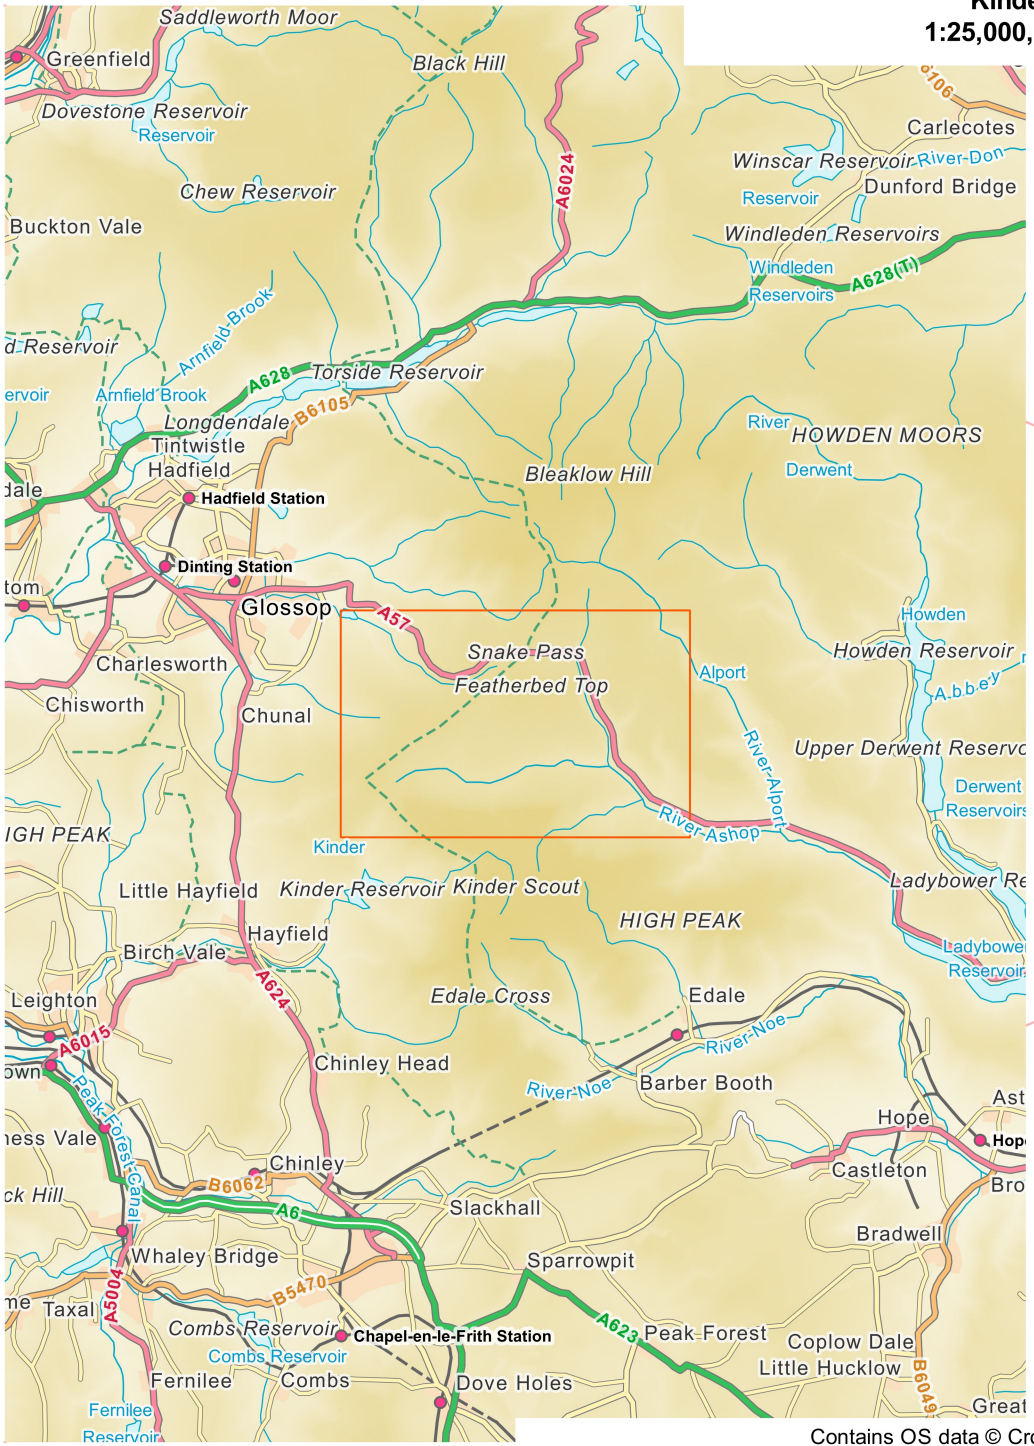

Kinder Scout North
1:25,000, A4 area coverage

Contains OS data © Crown copyright and database right (2020).
Overview mapping only, styling and content not representative of the actual product.