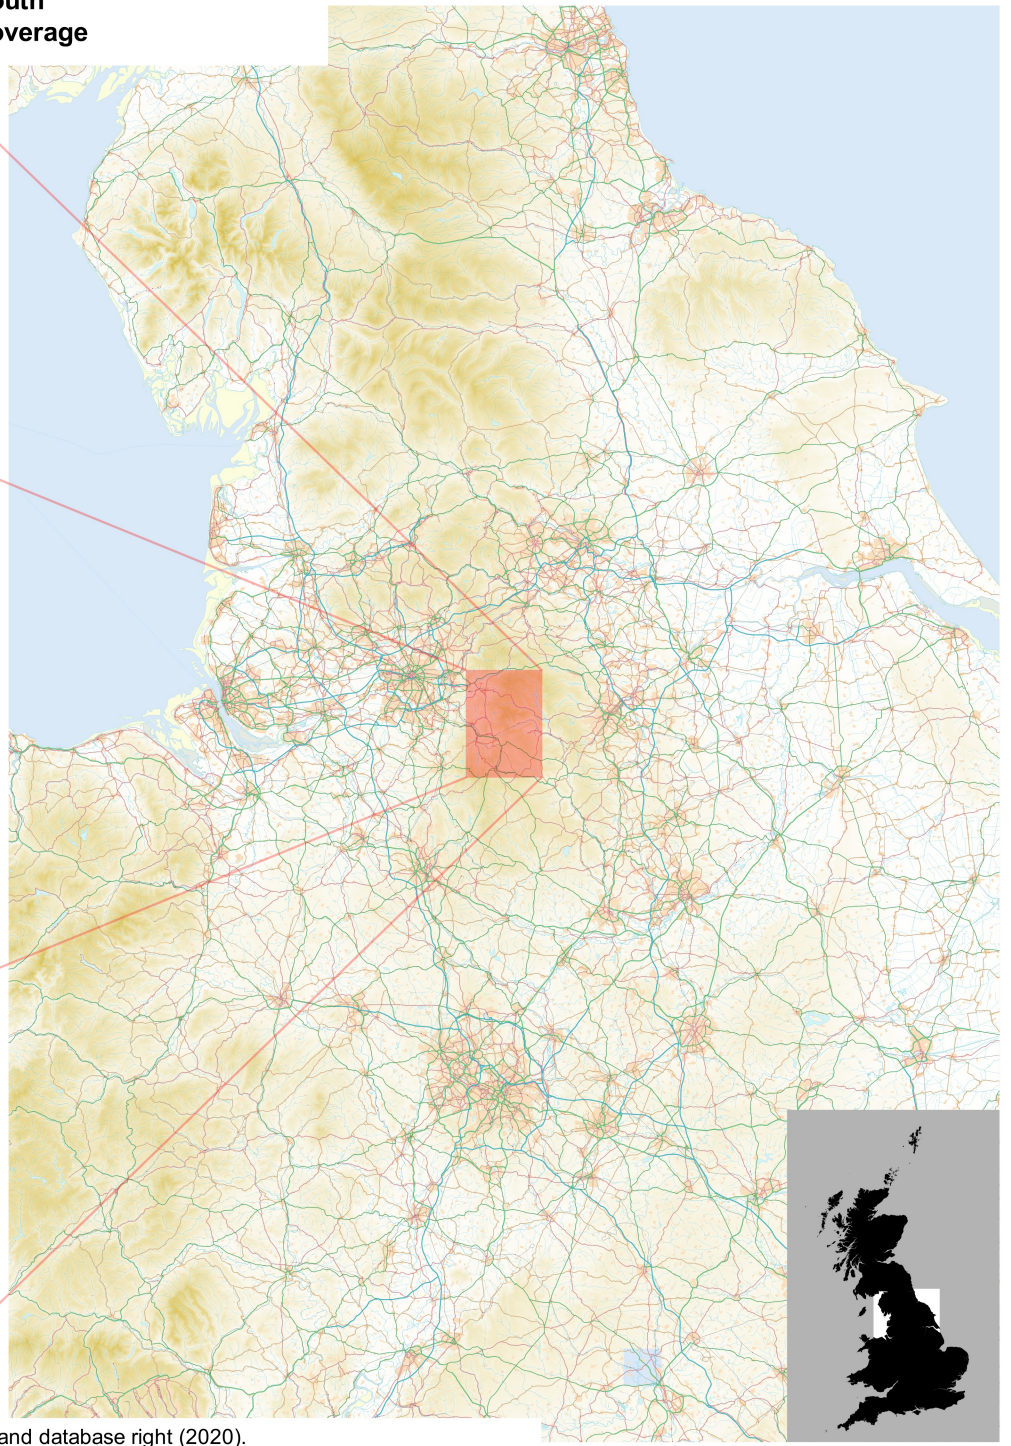

Kinder Scout South
1:25,000, A4 area coverage

Contains OS data © Crown copyright and database right (2020).
Overview mapping only, styling and content not representative of the actual product.