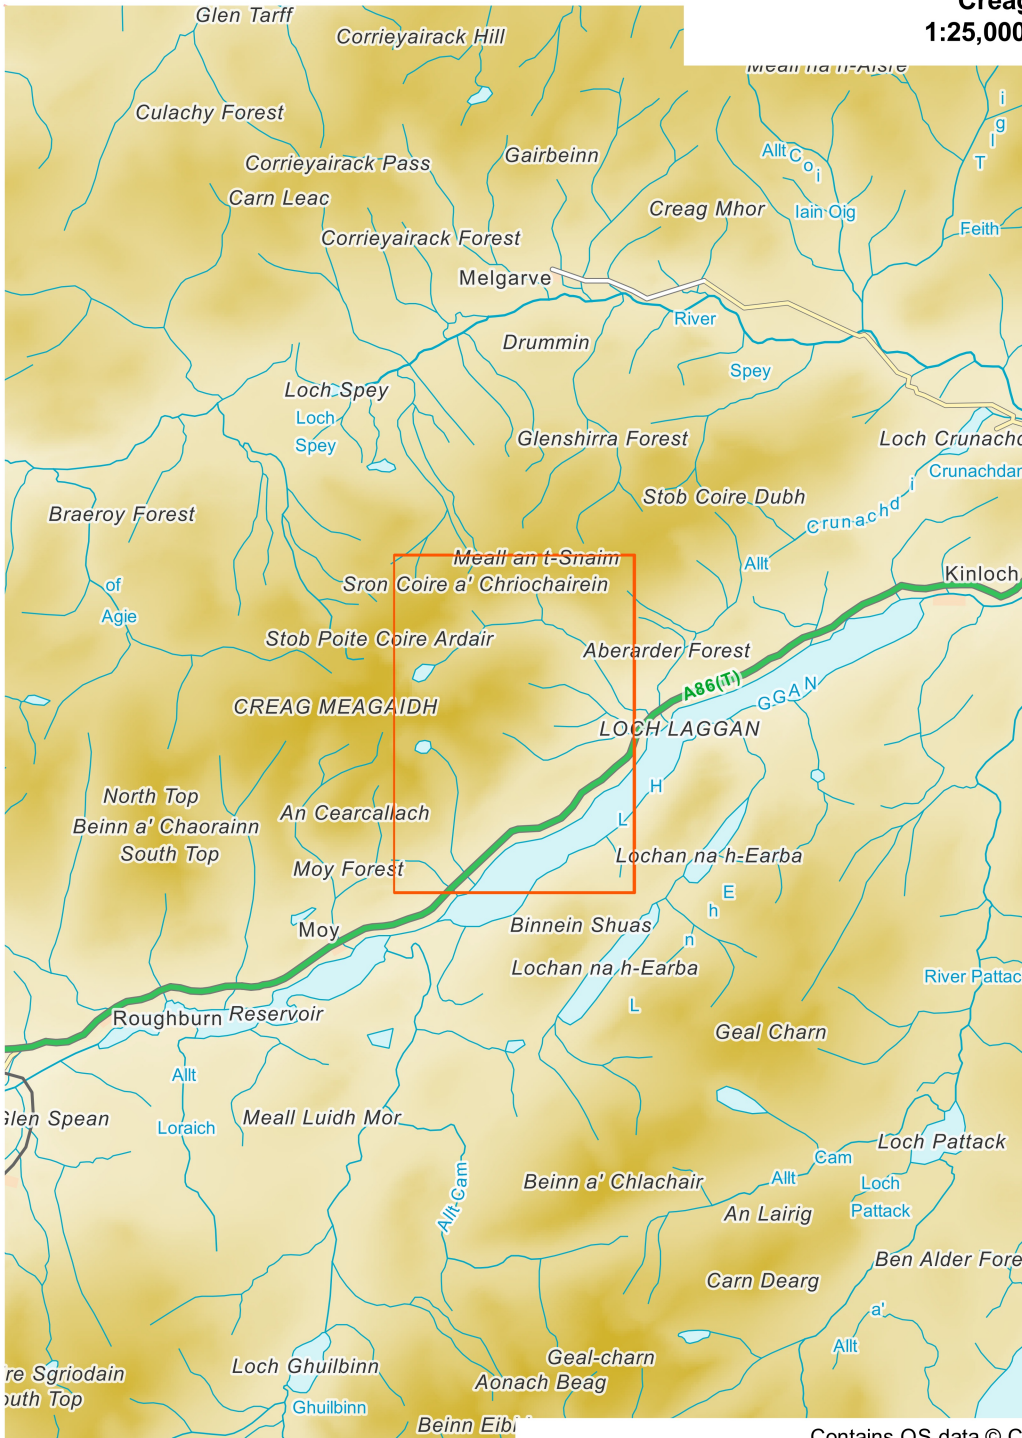

**Creag Meagaidh East**  
**1:25,000, A4 area coverage**

Contains OS data © Crown copyright and database right (2021).  
Overview mapping only, styling and content not representative of the actual product.