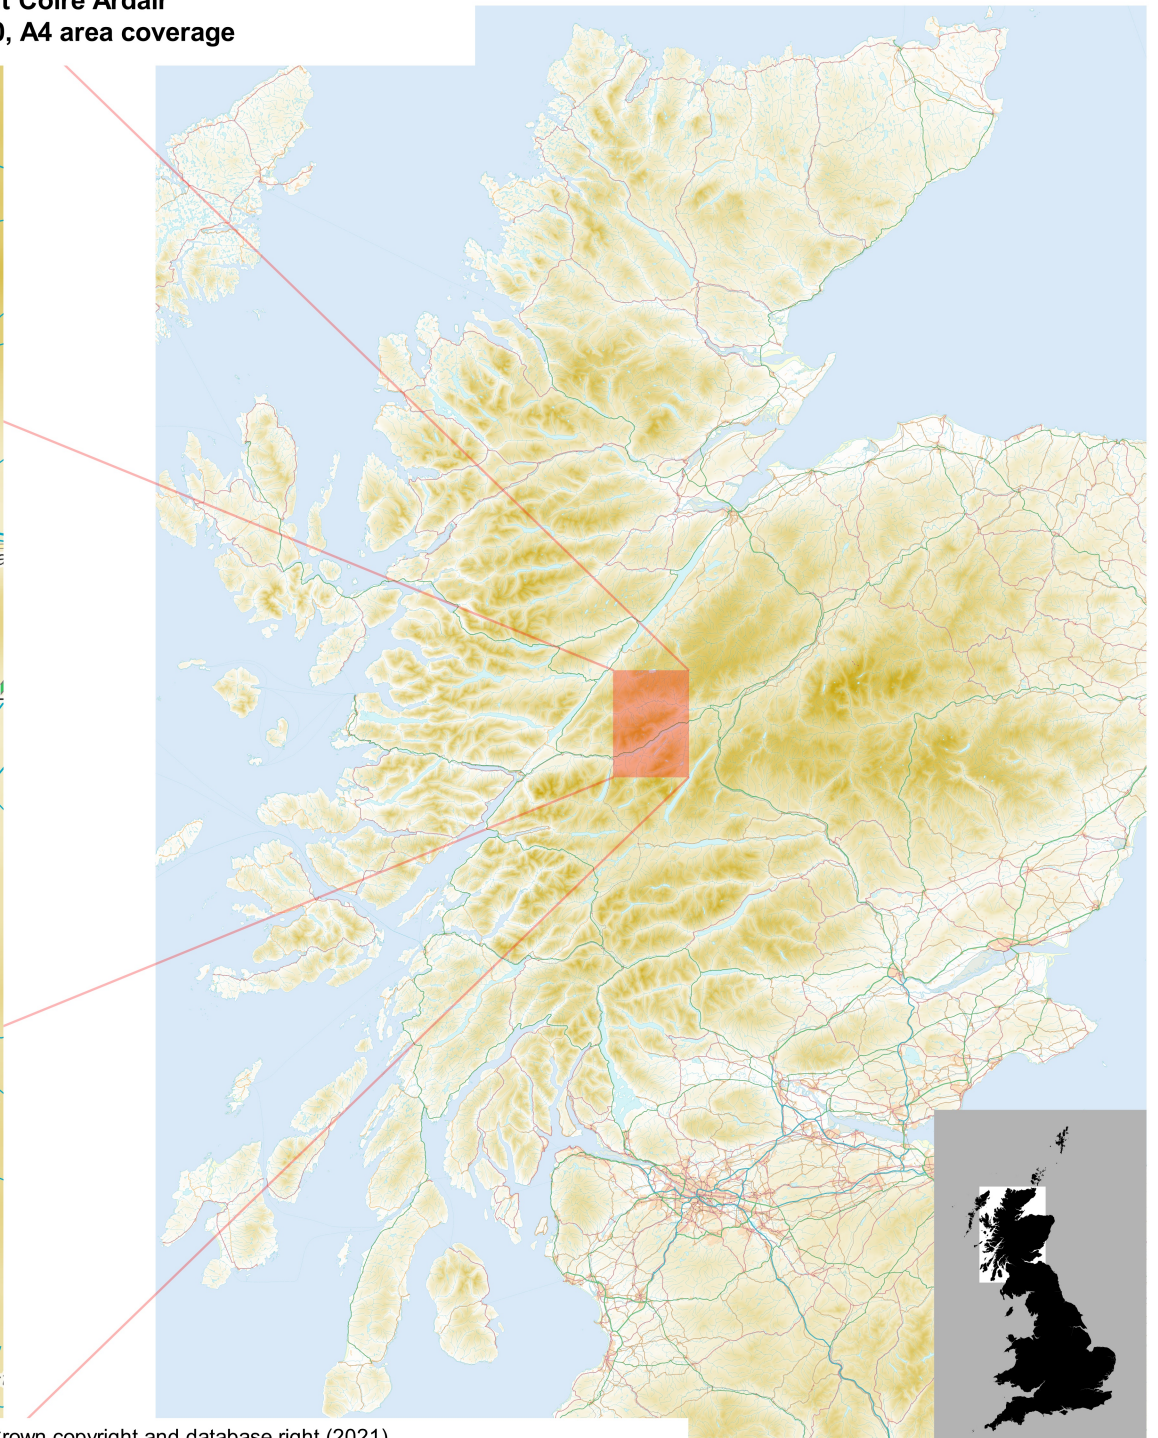

Alt Coire Ardair
1:25,000, A4 area coverage

Contains OS data © Crown copyright and database right (2021).
Overview mapping only, styling and content not representative of the actual product.