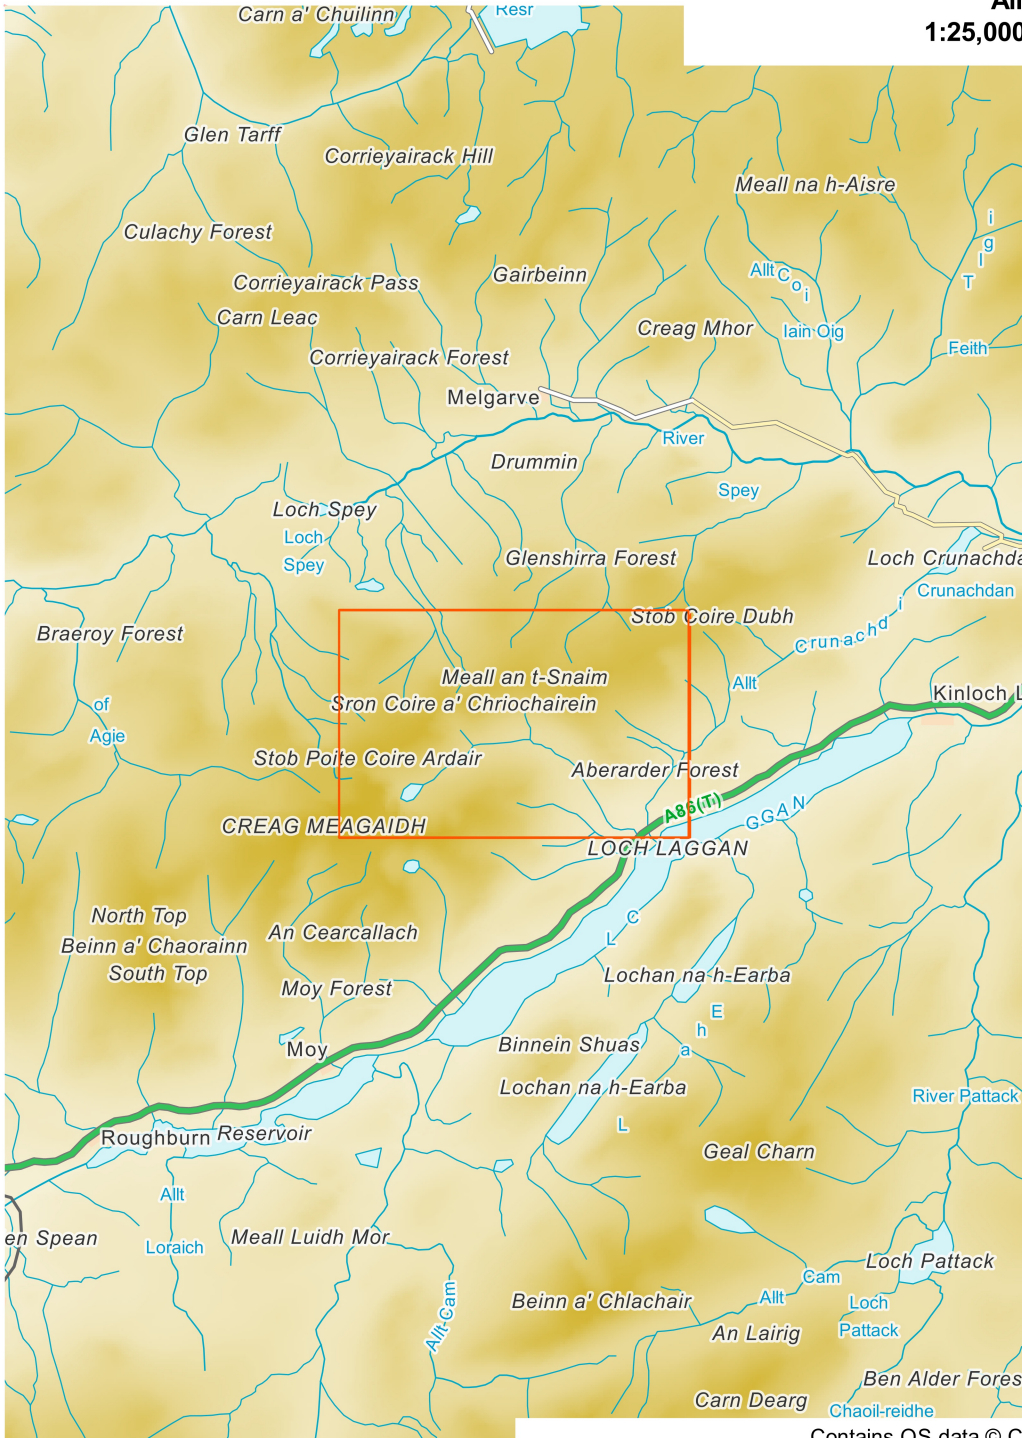

Alt Coire Ardair
1:25,000, A4 area coverage

Contains OS data © Crown copyright and database right (2021).
Overview mapping only, styling and content not representative of the actual product.