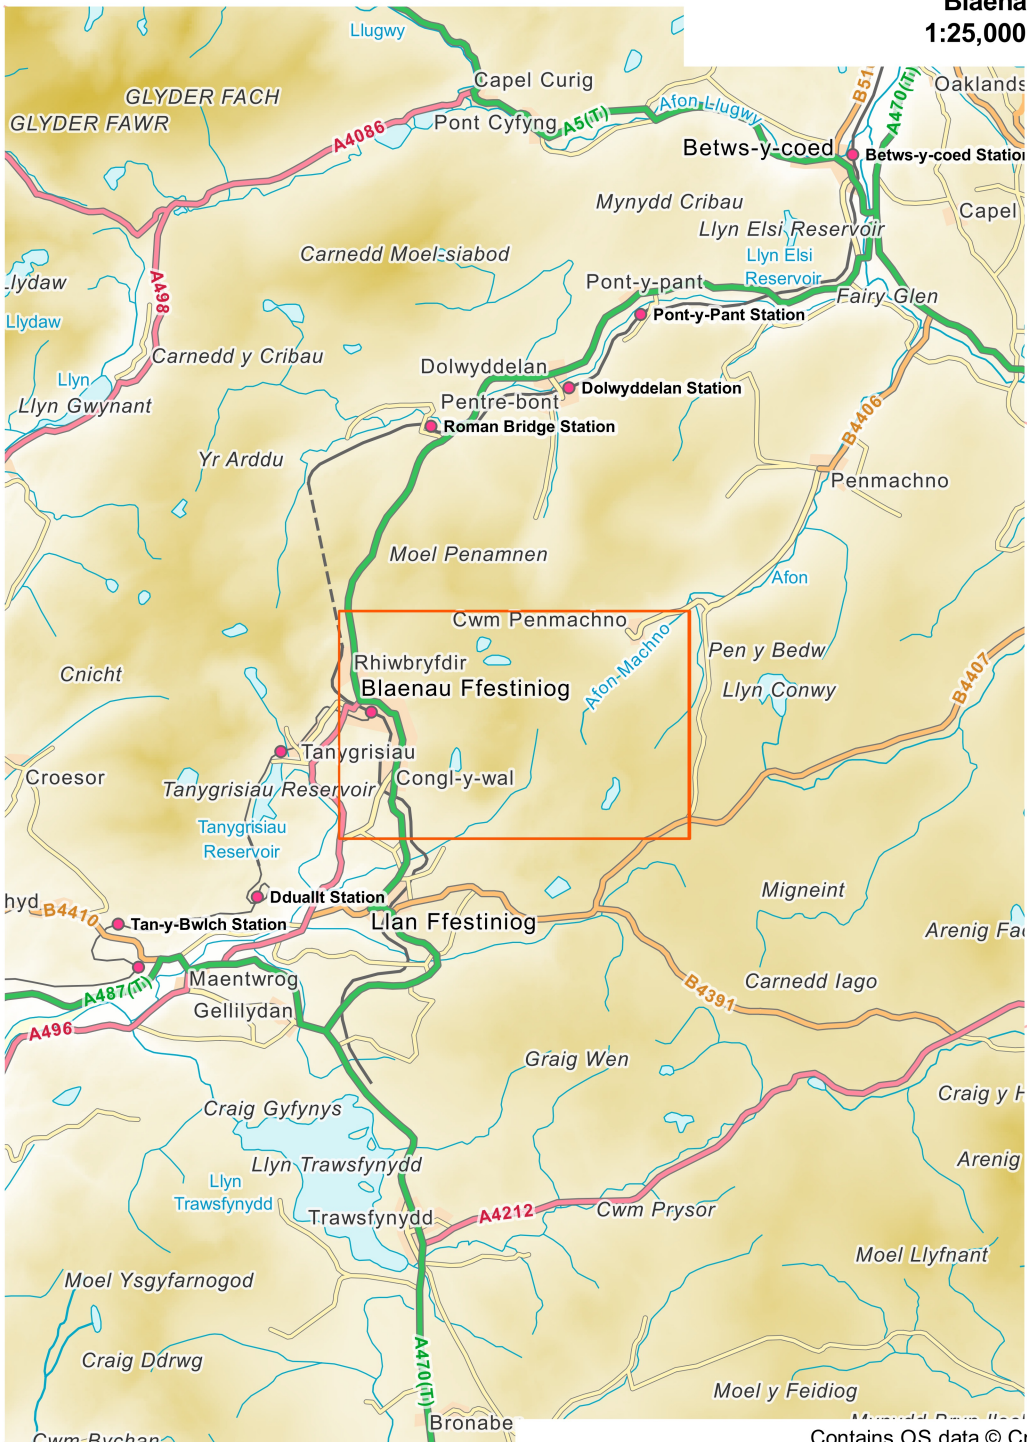

# Blaenau Ffestiniog East 1:25,000, A4 area coverage

Contains OS data © Crown copyright and database right (2021).  
Overview mapping only, styling and content not representative of the actual product.