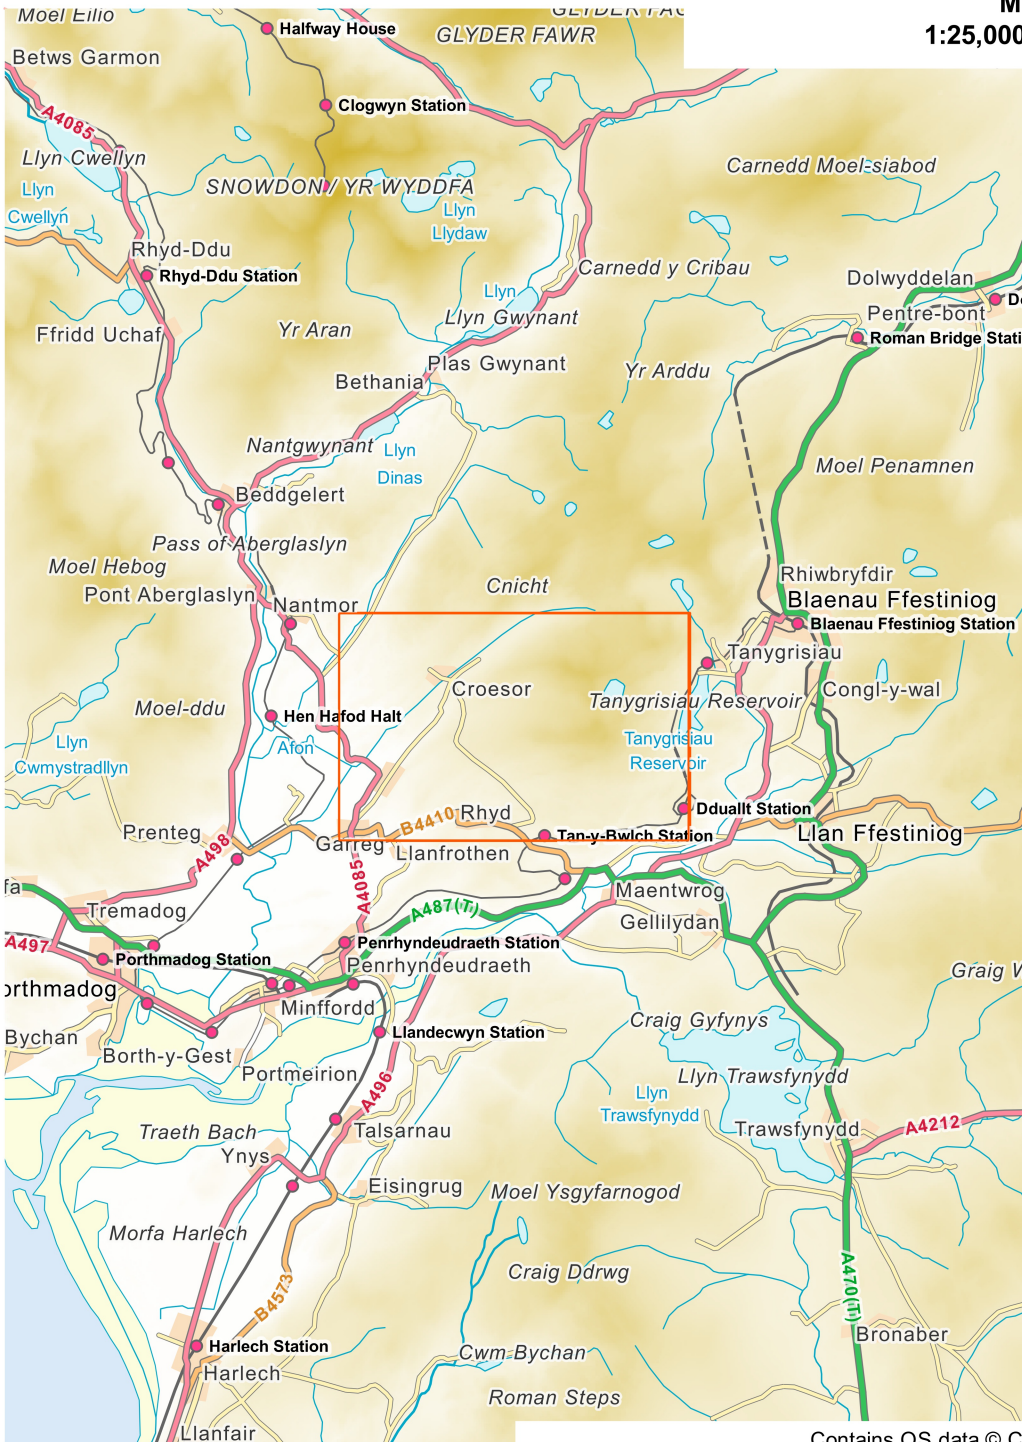

Moelwyn Bach

1:25,000, A4 area coverage

Contains OS data © Crown copyright and database right (2021).
Overview mapping only, styling and content not representative of the actual product.