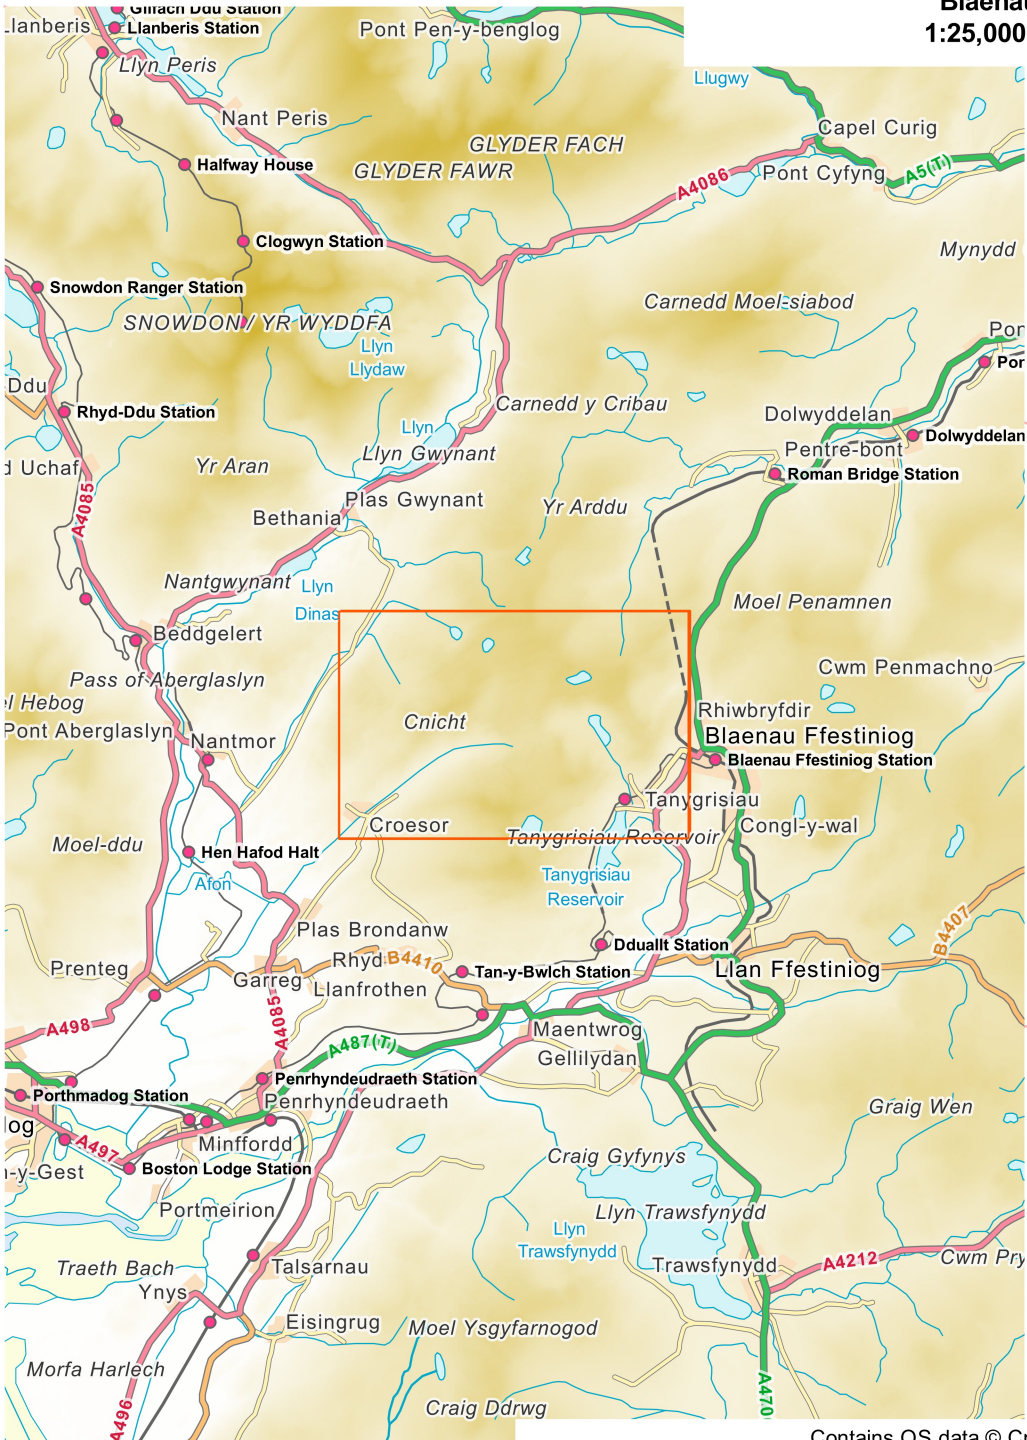

**Blaenau Ffestiniog West**  
**1:25,000, A4 area coverage**

Contains OS data © Crown copyright and database right (2021).  
Overview mapping only, styling and content not representative of the actual product.