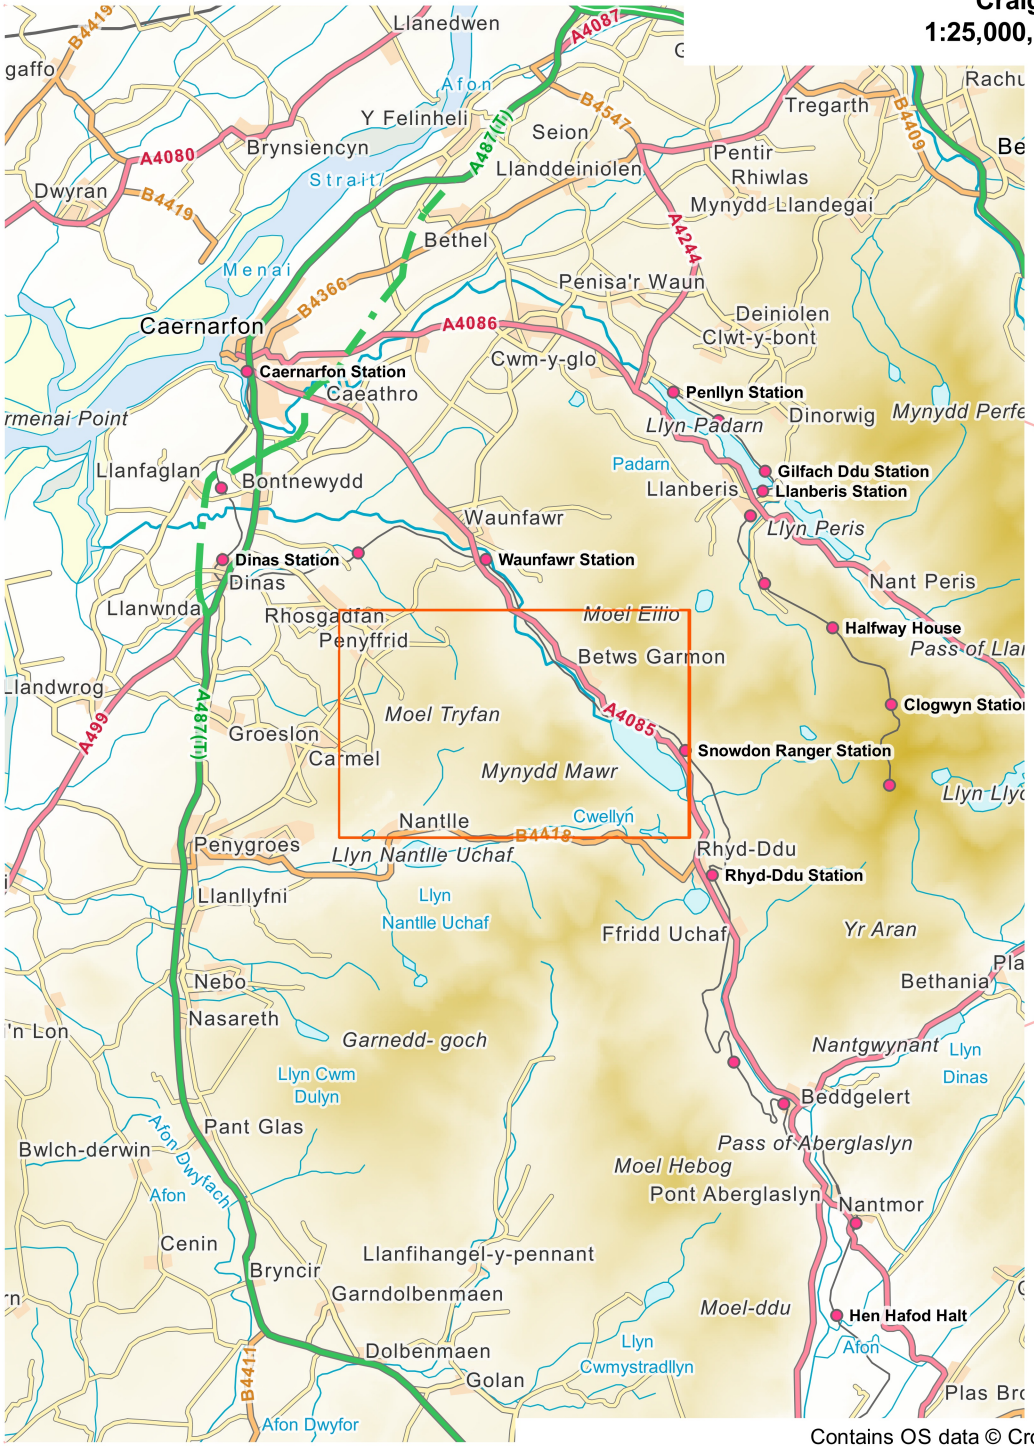

Craig Cwmbychan
1:25,000, A4 area coverage

Contains OS data © Crown copyright and database right (2021).
Overview mapping only, styling and content not representative of the actual product.