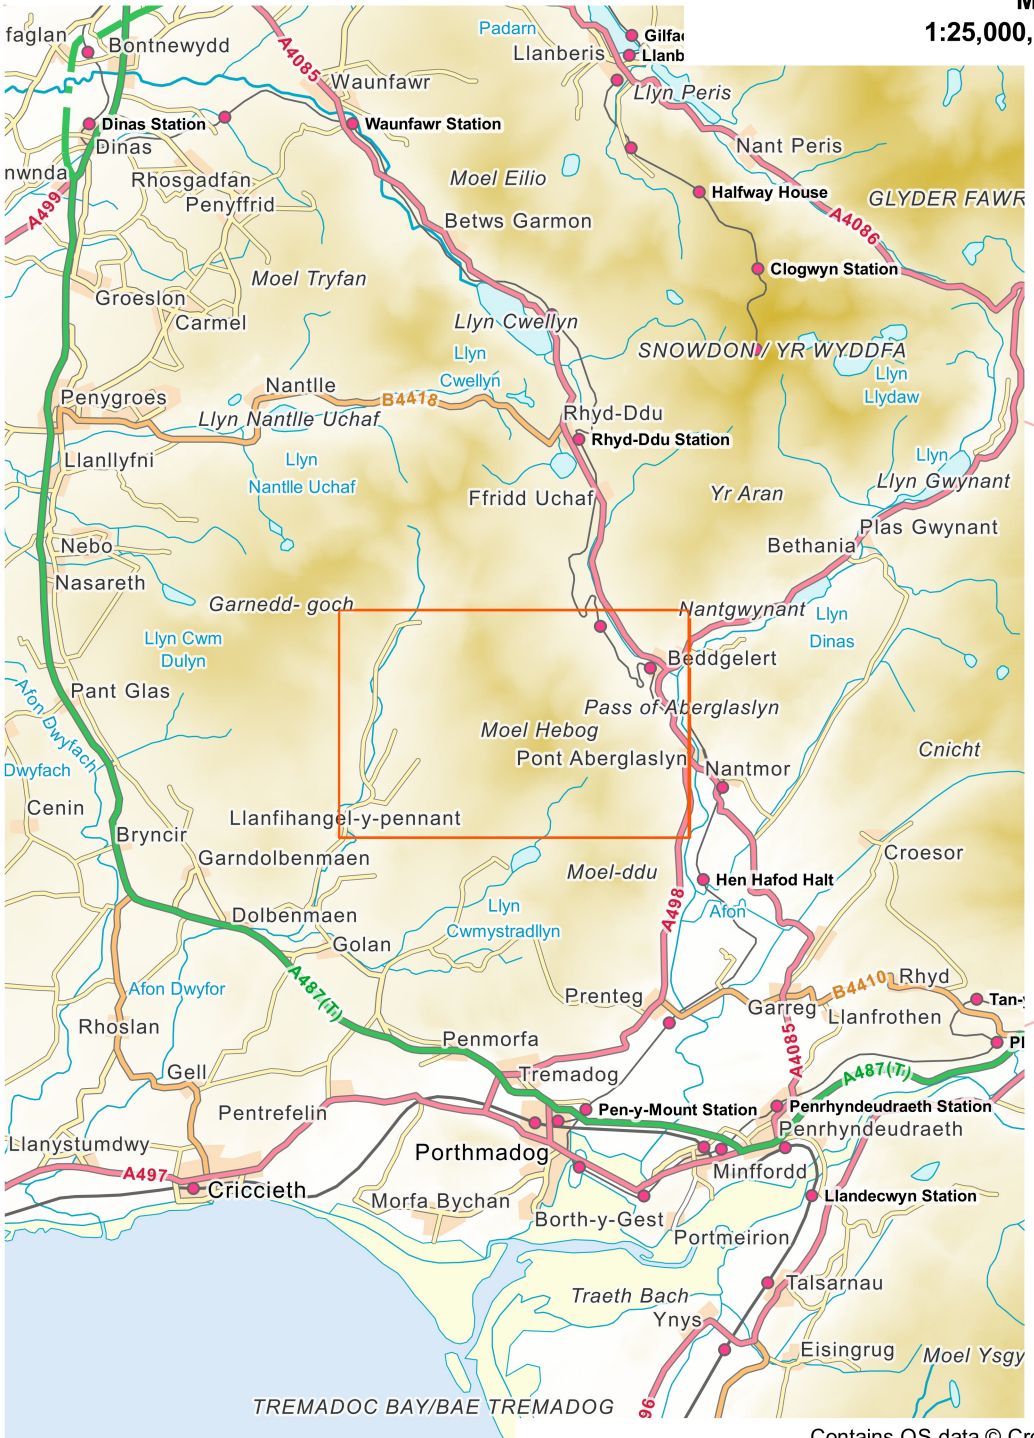

Moel Hebog
1:25,000, A4 area coverage

Contains OS data © Crown copyright and database right (2021).
 Overview mapping only, styling and content not representative of the actual product.