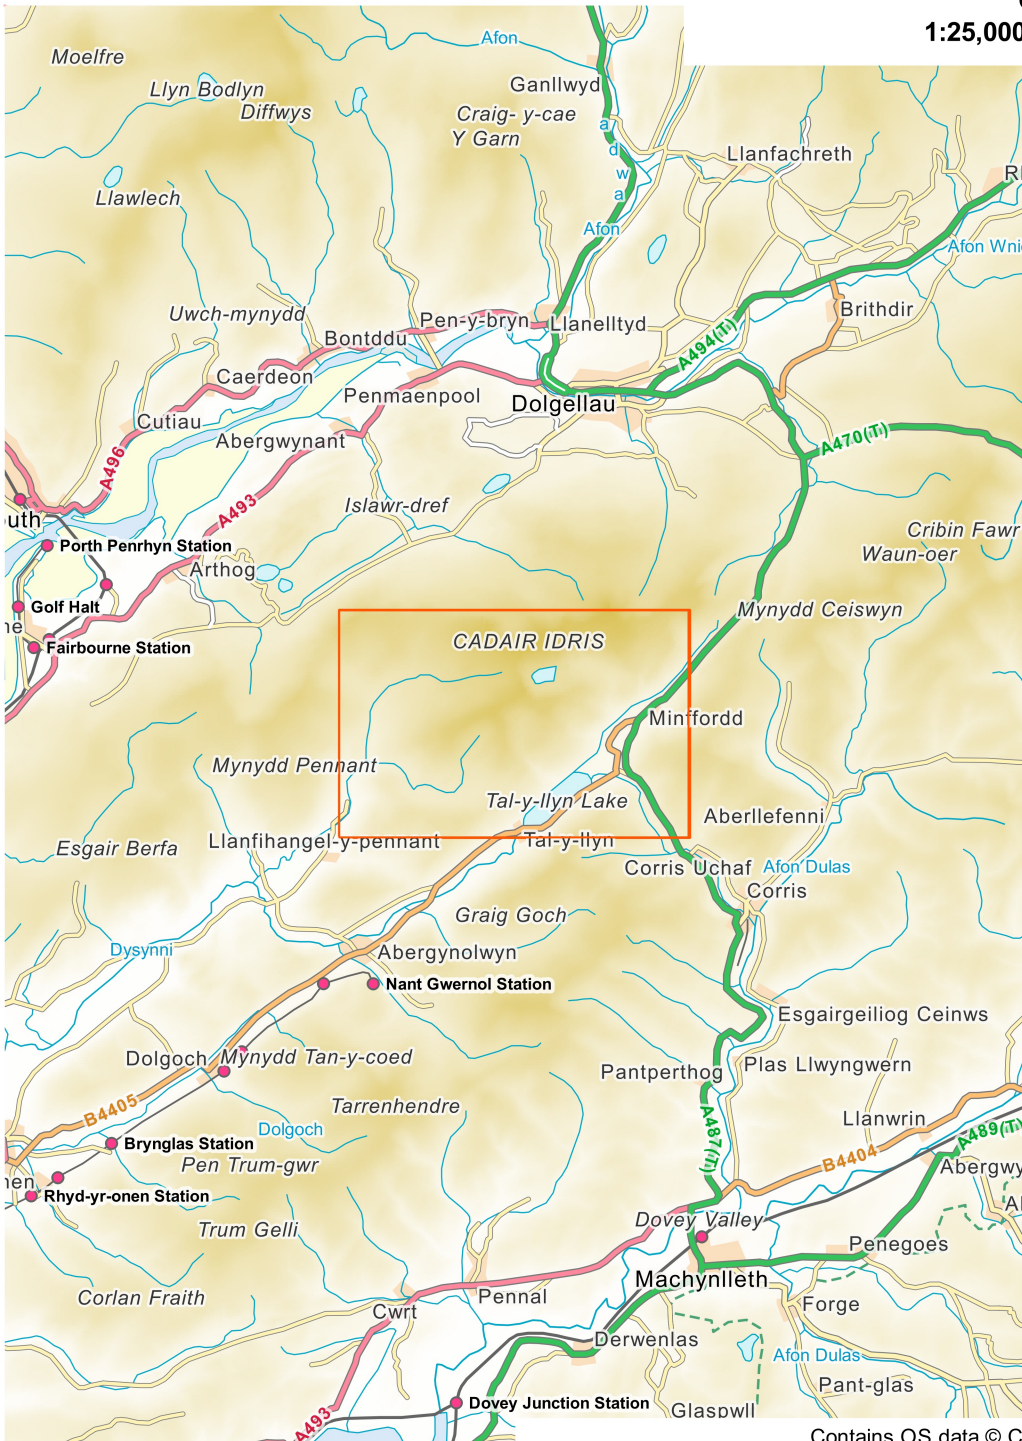

Cadair Idris
1:25,000, A4 area coverage

Contains OS data © Crown copyright and database right (2021).
Overview mapping only, styling and content not representative of the actual product.