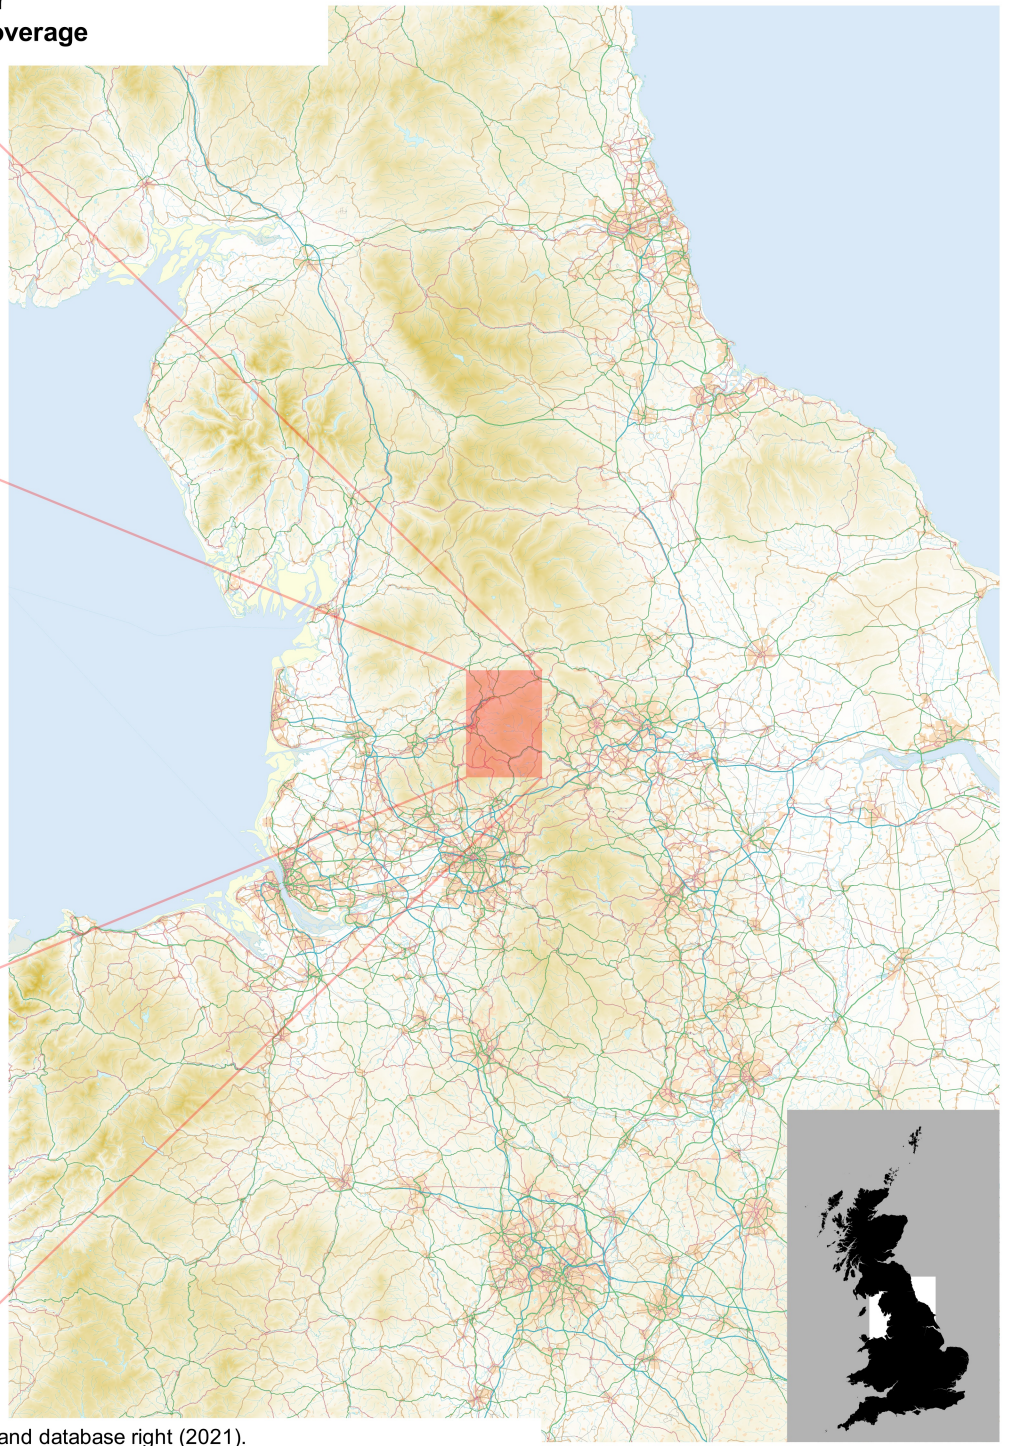

Widdop Moor
1:25,000, A4 area coverage

Contains OS data © Crown copyright and database right (2021).
Overview mapping only, styling and content not representative of the actual product.