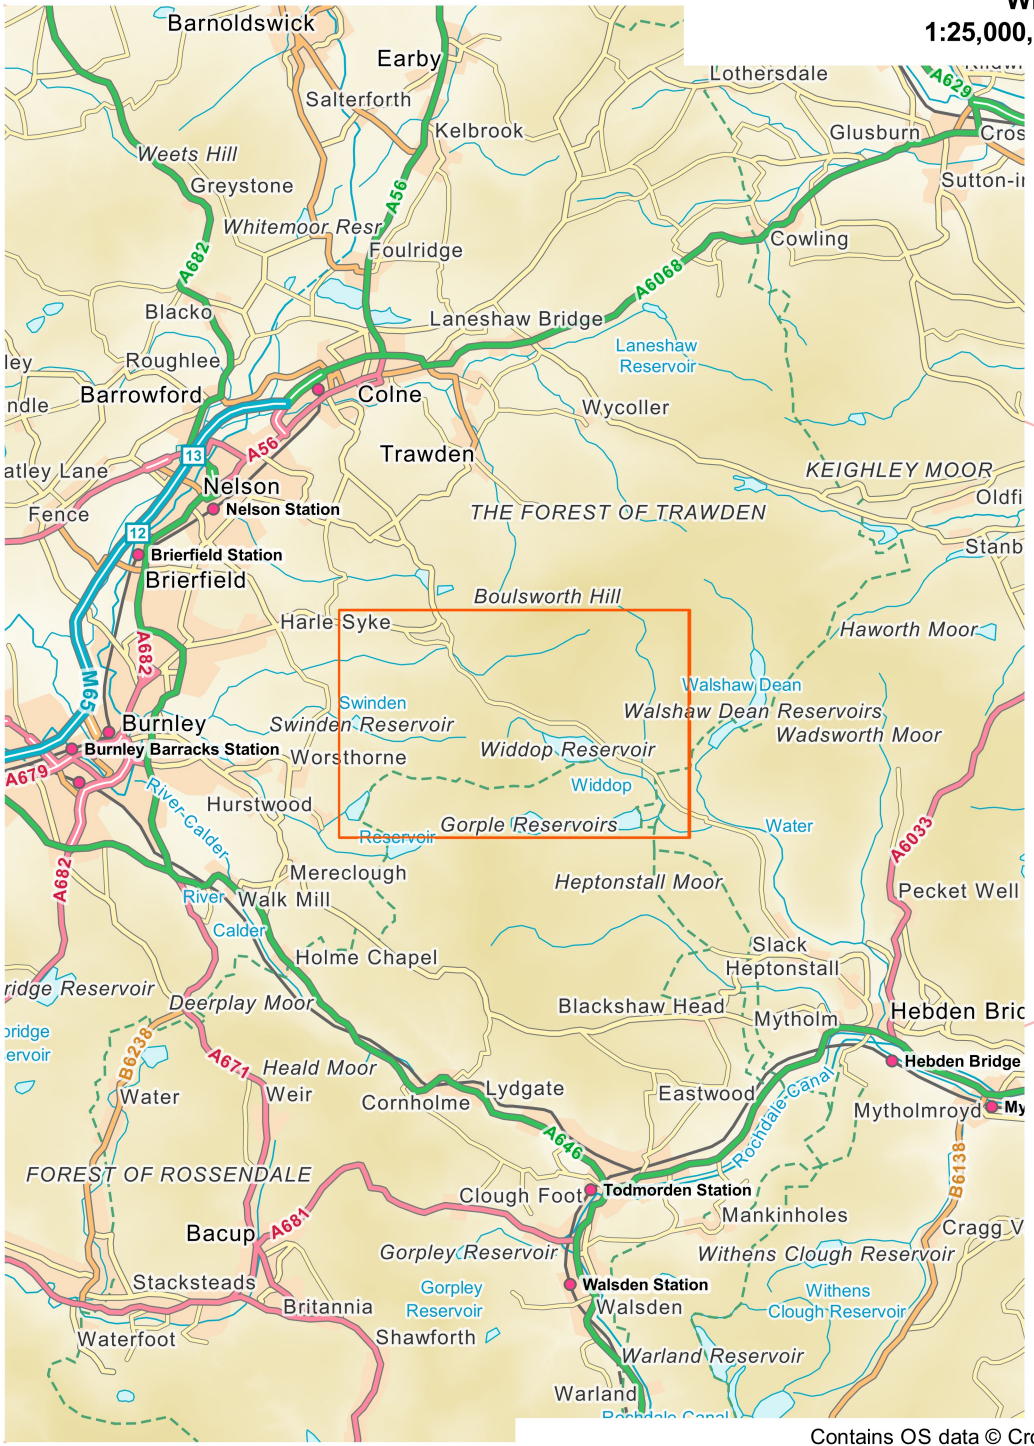

Widdop Moor
1:25,000, A4 area coverage

Contains OS data © Crown copyright and database right (2021).
Overview mapping only, styling and content not representative of the actual product.