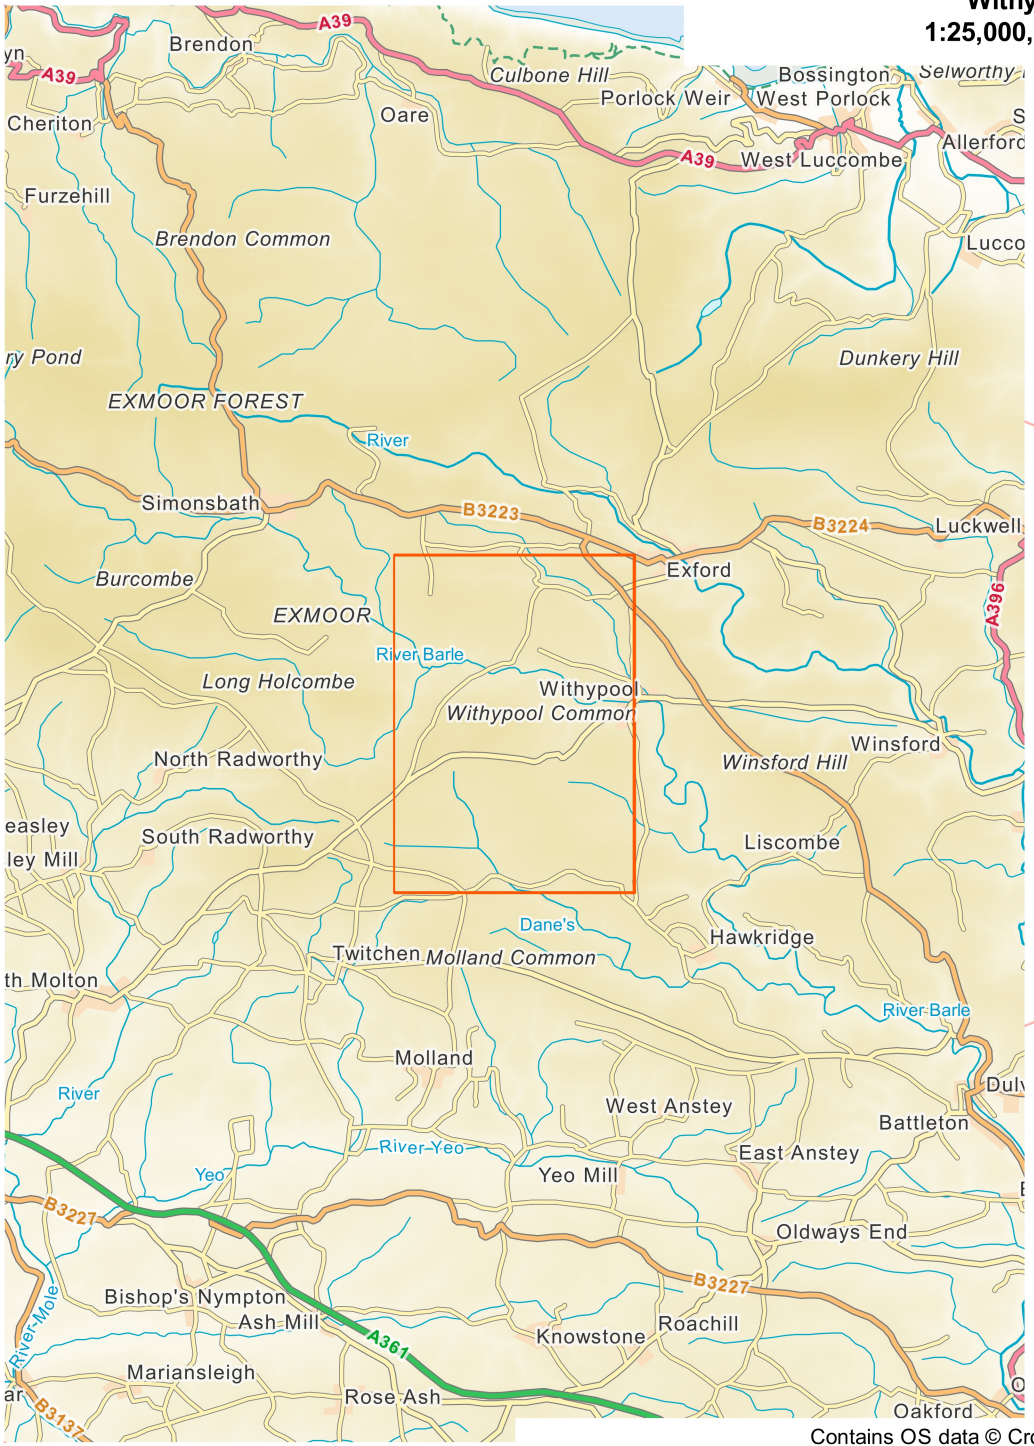

Withypool Common
1:25,000, A4 area coverage

Contains OS data © Crown copyright and database right (2021).
Overview mapping only, styling and content not representative of the actual product.