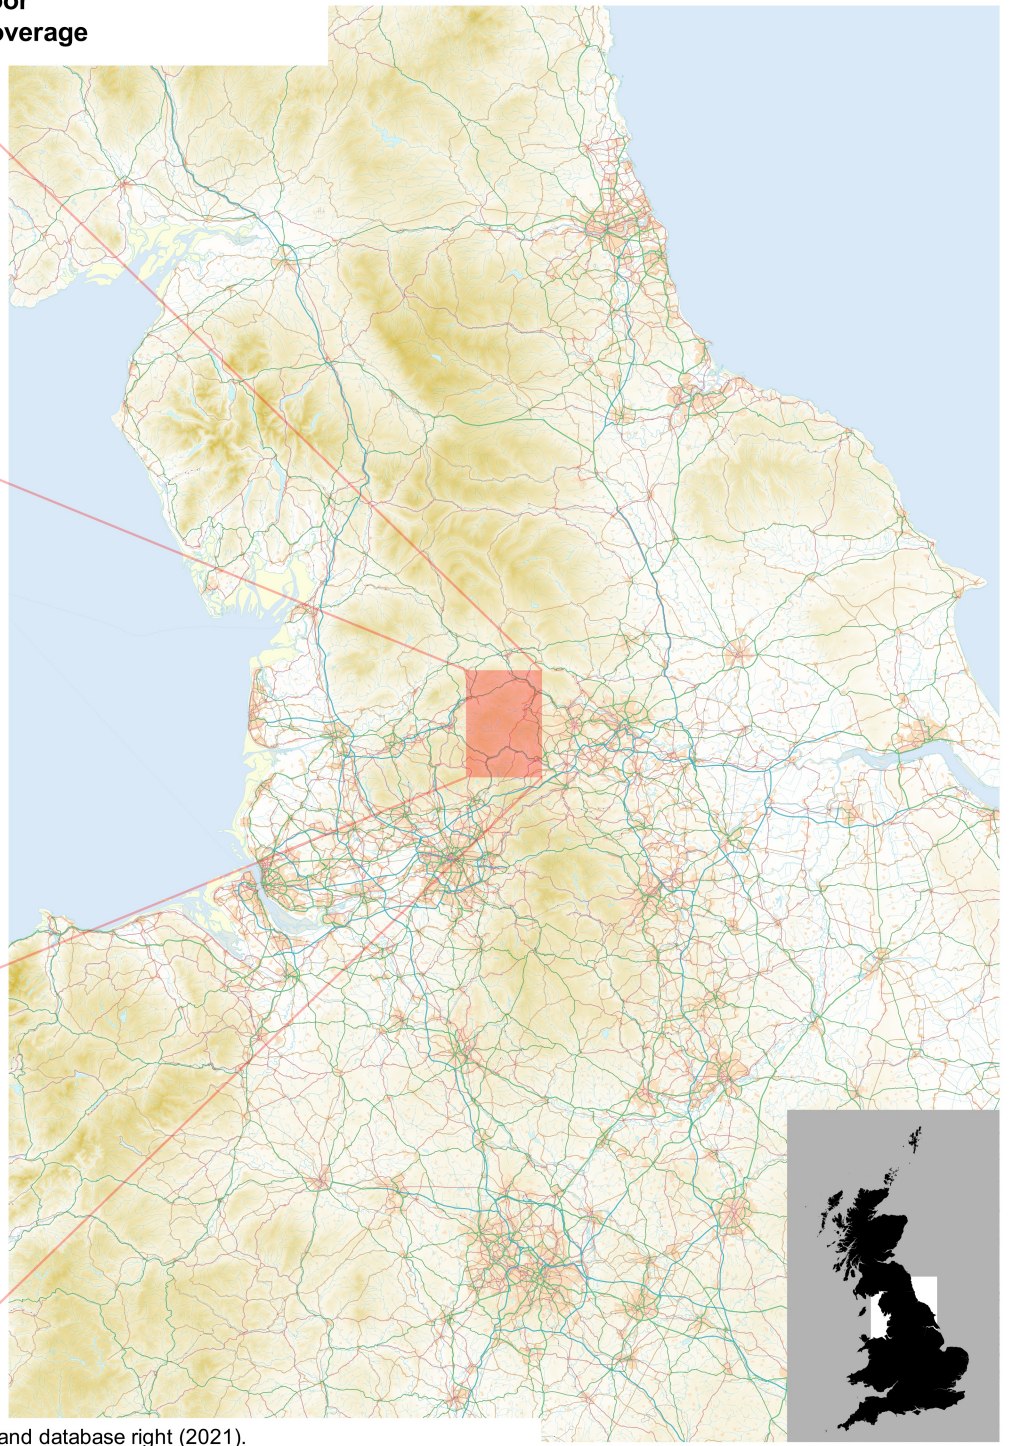

# Wadsworth Moor

1:25,000, A4 area coverage

Contains OS data © Crown copyright and database right (2021).  
Overview mapping only, styling and content not representative of the actual product.