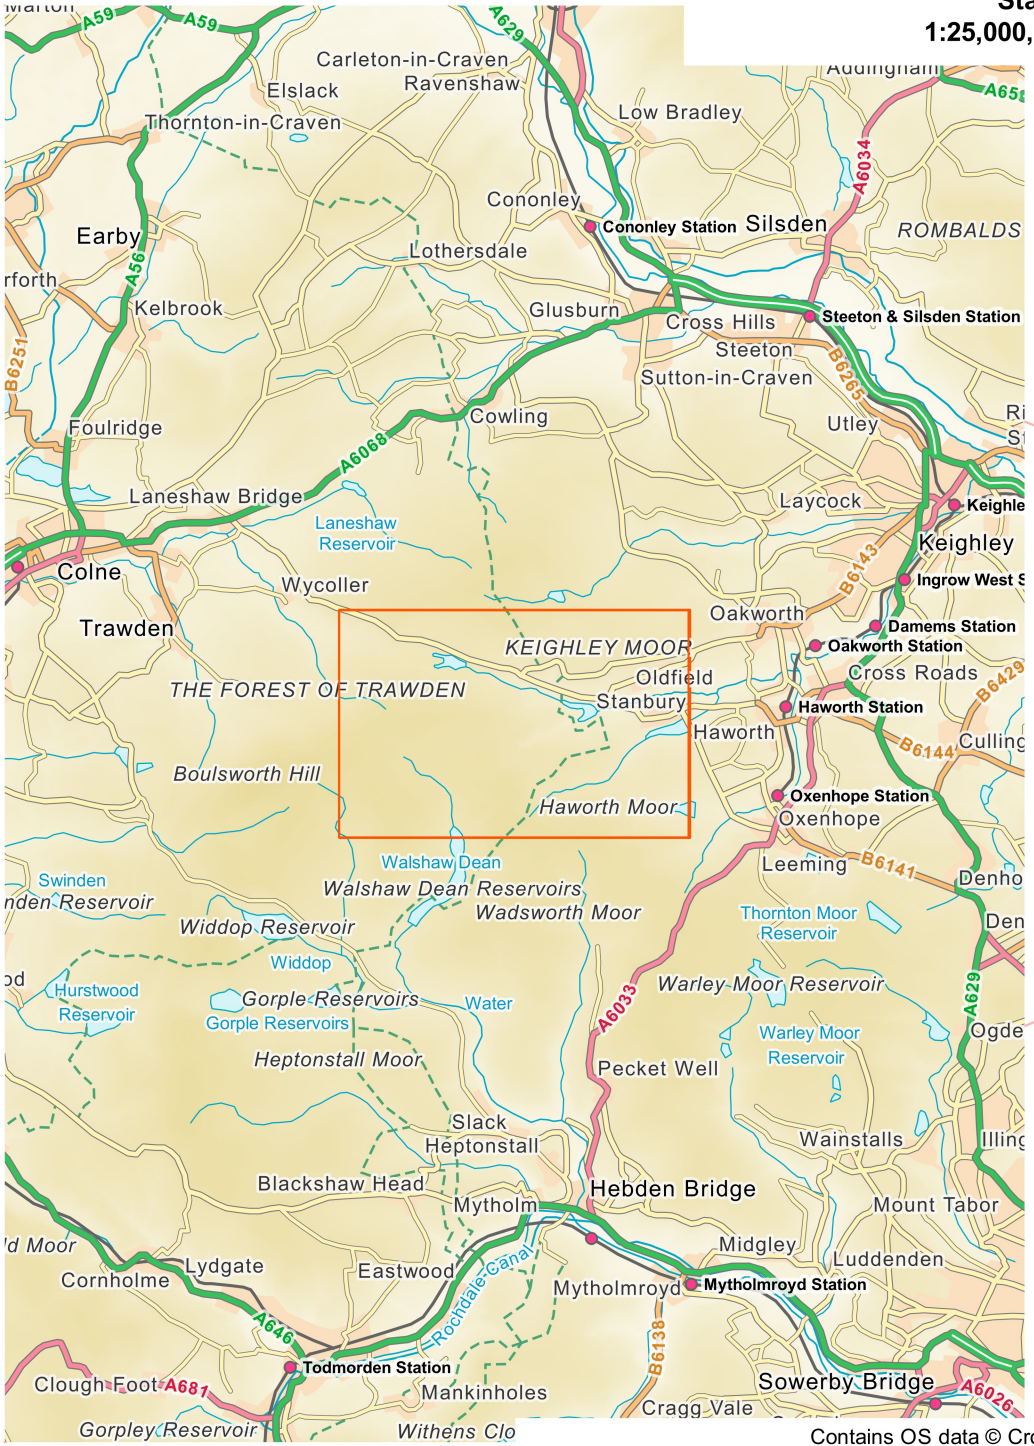

Stanbury Moor

1:25,000, A4 area coverage

Contains OS data © Crown copyright and database right (2021).
Overview mapping only, styling and content not representative of the actual product.