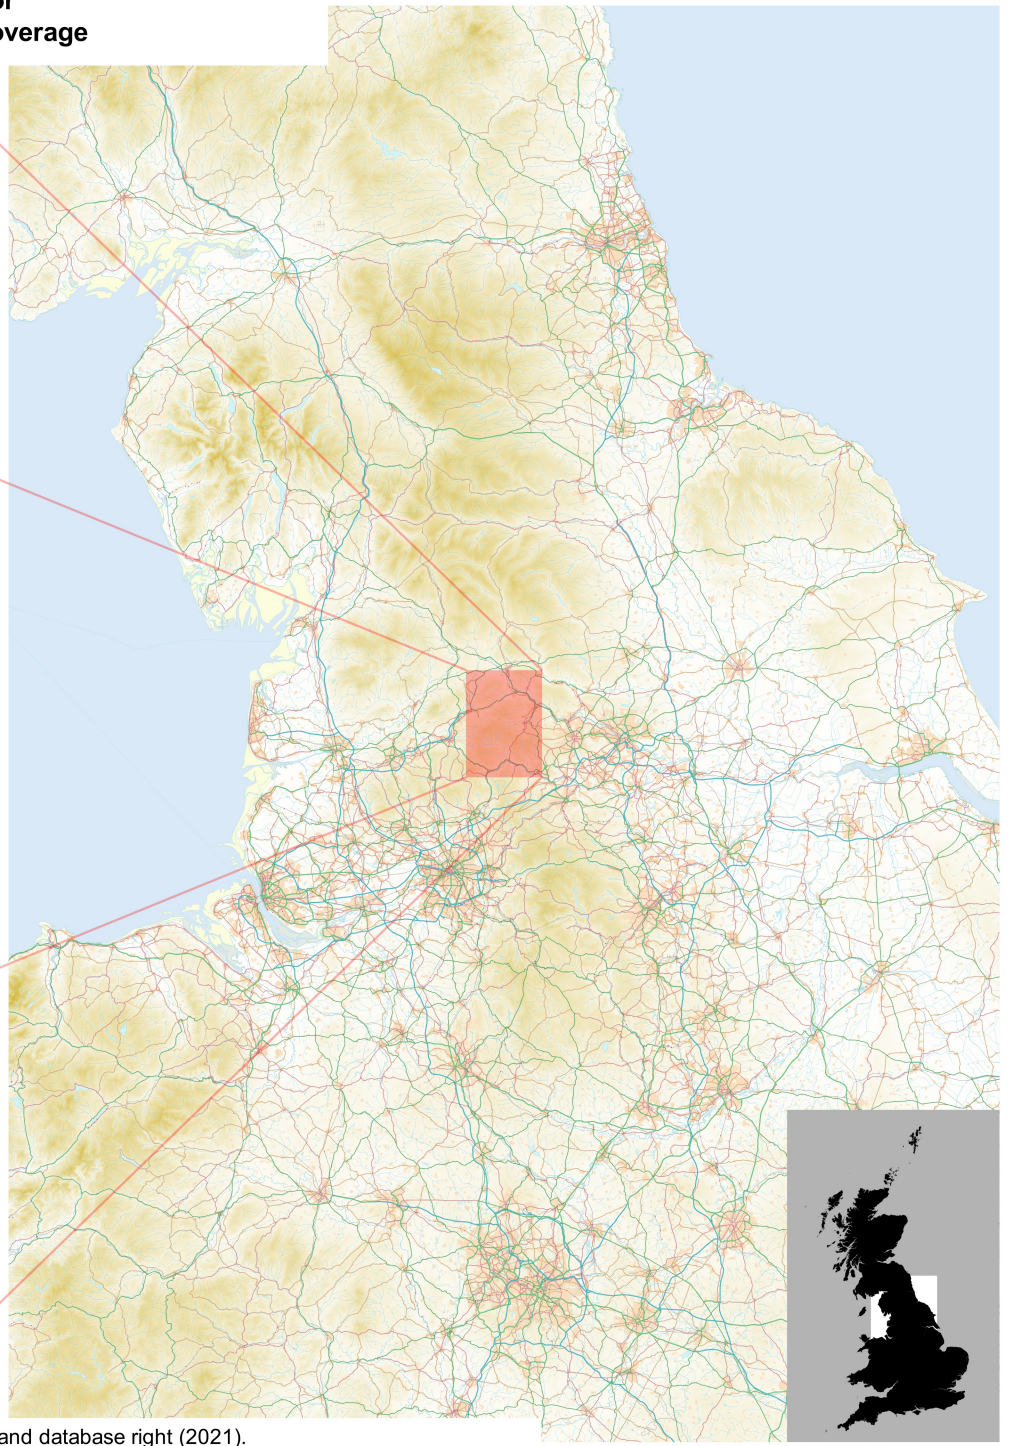

Stanbury Moor

1:25,000, A4 area coverage

Contains OS data © Crown copyright and database right (2021).
Overview mapping only, styling and content not representative of the actual product.